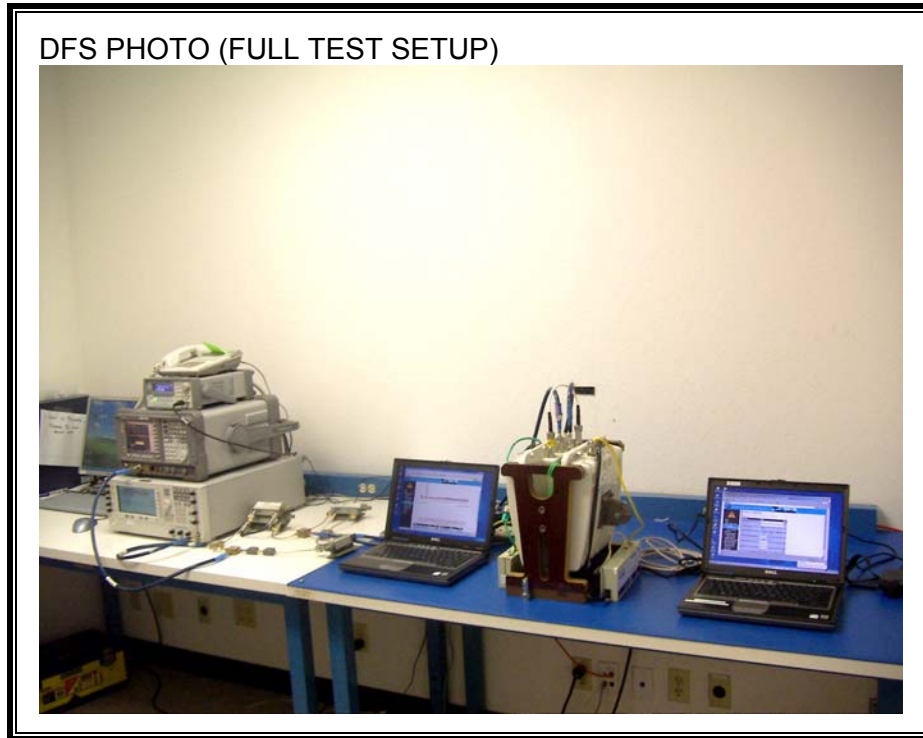

### ANTENNA PORT CONDUCTED RF MEASUREMENT SETUP

**RADIATED RF MEASUREMENT SETUP**

**RADIATED RF MEASUREMENT SETUP**

**POWERLINE CONDUCTED EMISSIONS MEASUREMENT SETUP**

**DYNAMIC FREQUENCY SELECTION MEASUREMENT SETUP**