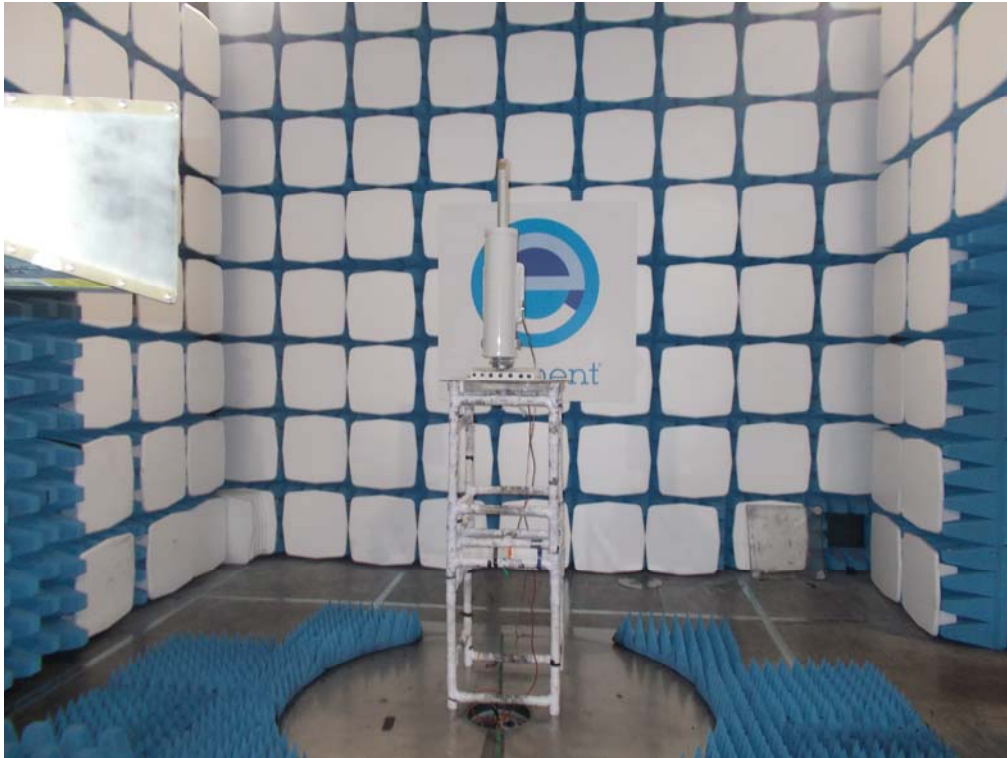

9.2 General Set-up Photograph

The following photograph shows basic EUT set-up:

Omnidirectional antenna

Sector antenna (connectorized)

High Gain Flat plate Antenna

4' Parabolic Antenna