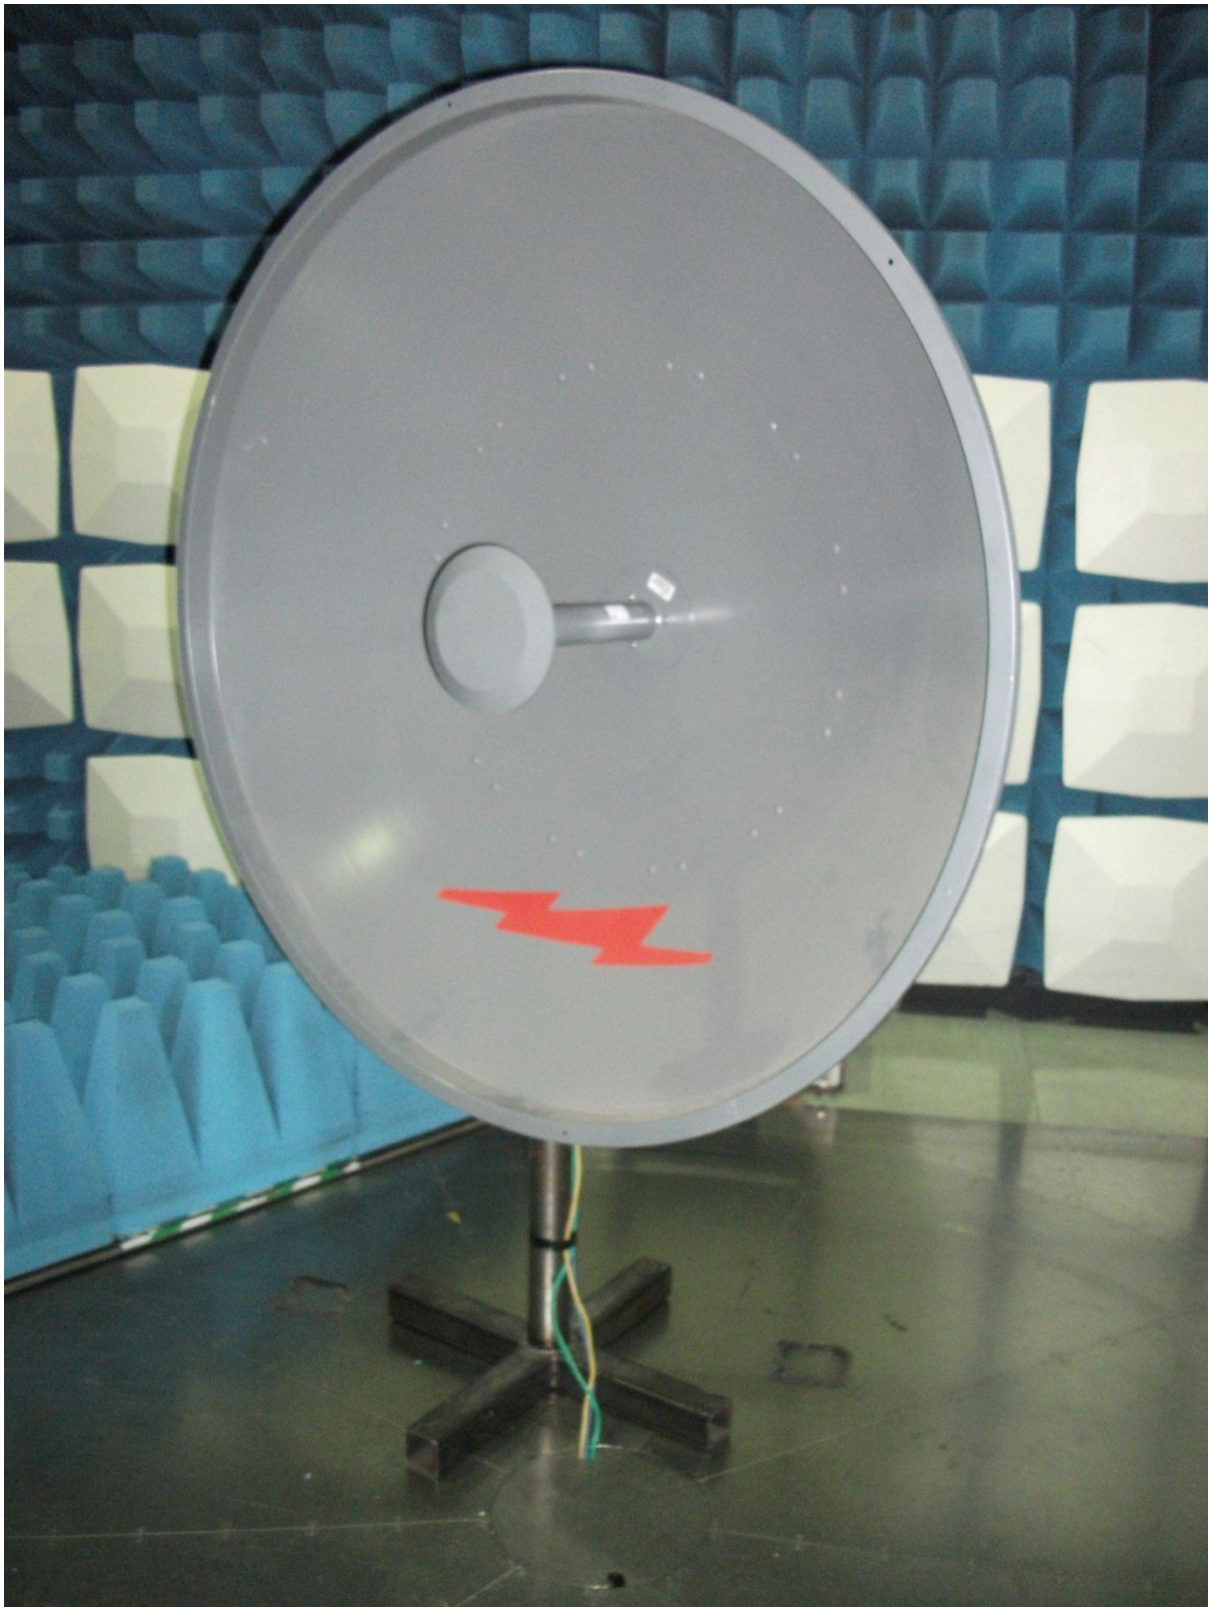

Test Set Up Photos for PTP 50650

Radiated Emissions

IC: 109AO-50650

4 Foot Antenna

IC: 109AO-50650

Omni-Directional Antenna

IC: 109AO-50650

Sector Antenna

IC: 109AO-50650

Flat Plate Antenna

IC: 109AO-50650

AC Conducted