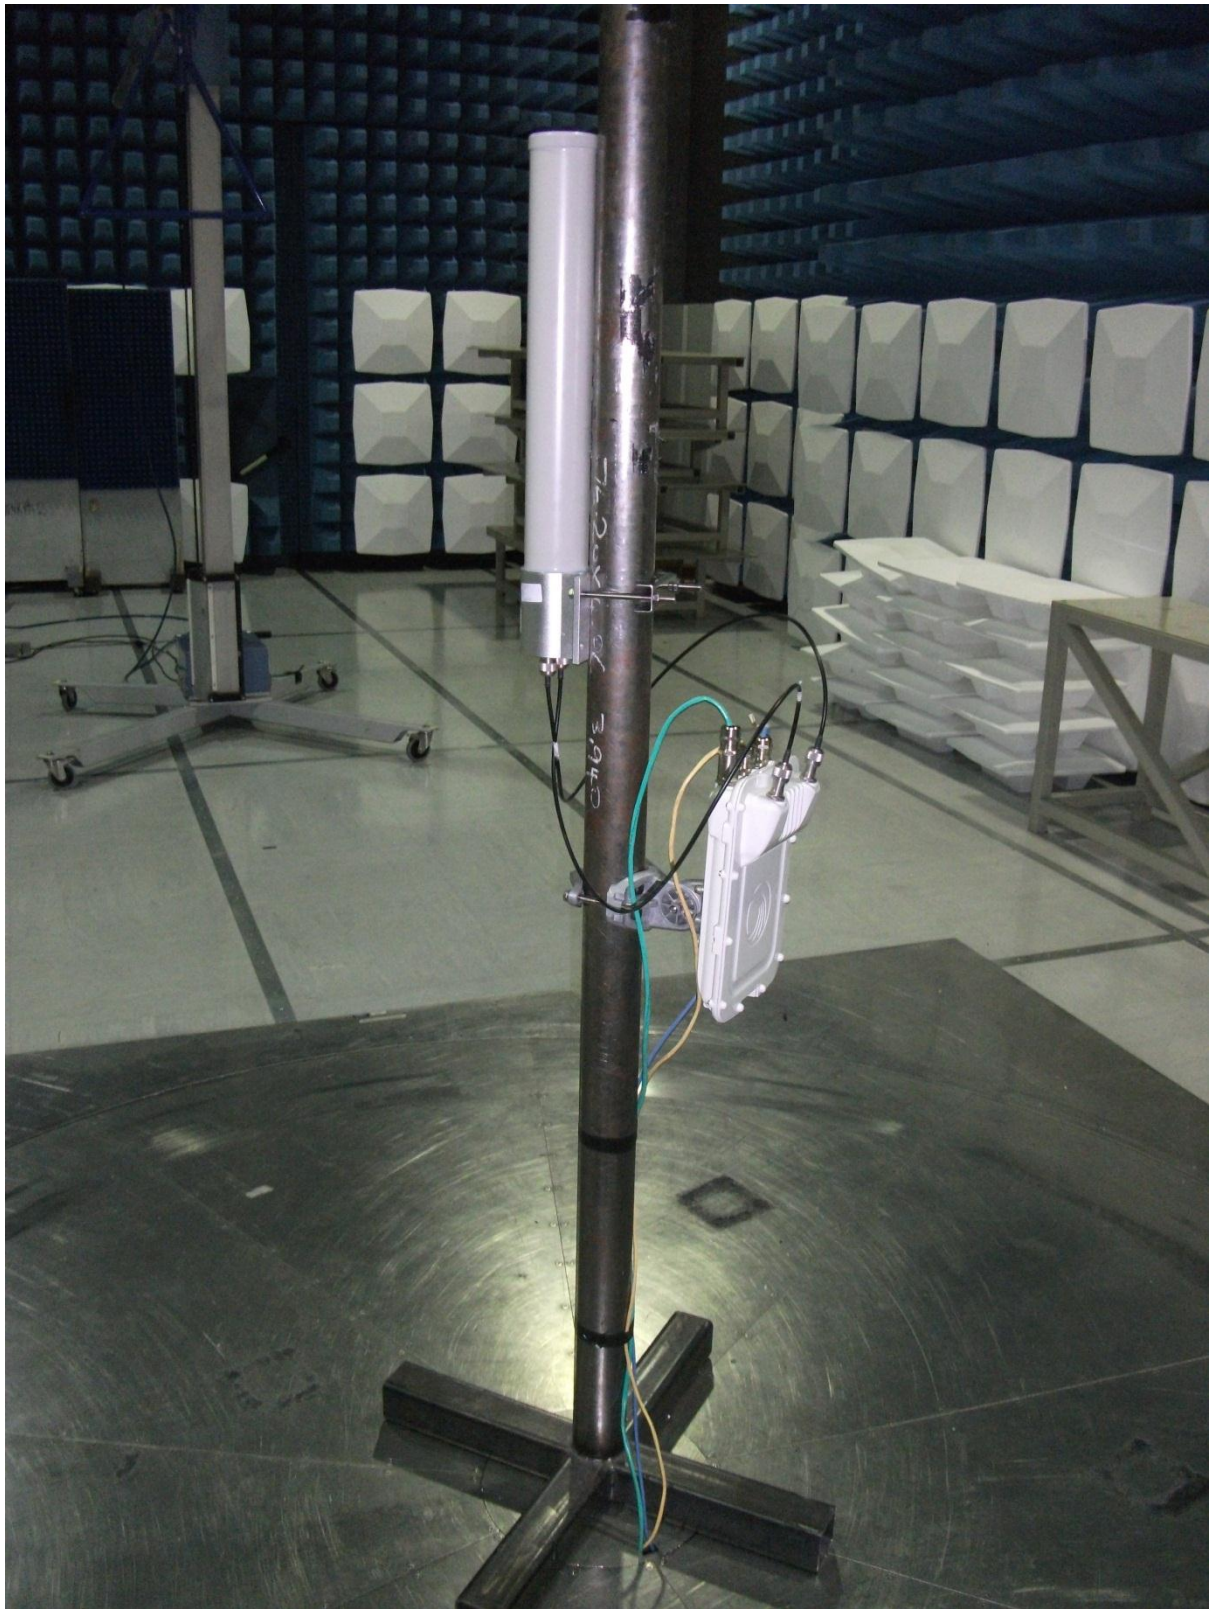

Test Set Up Photos for PTP 50650

Radiated Emissions

IC: 109AO-50650

4 Foot Antenna

IC: 109AO-50650

Omni-Directional Antenna

IC: 109AO-50650

Sector Antenna

IC: 109AO-50650

Flat Plate Antenna

IC: 109AO-50650

AC Conducted