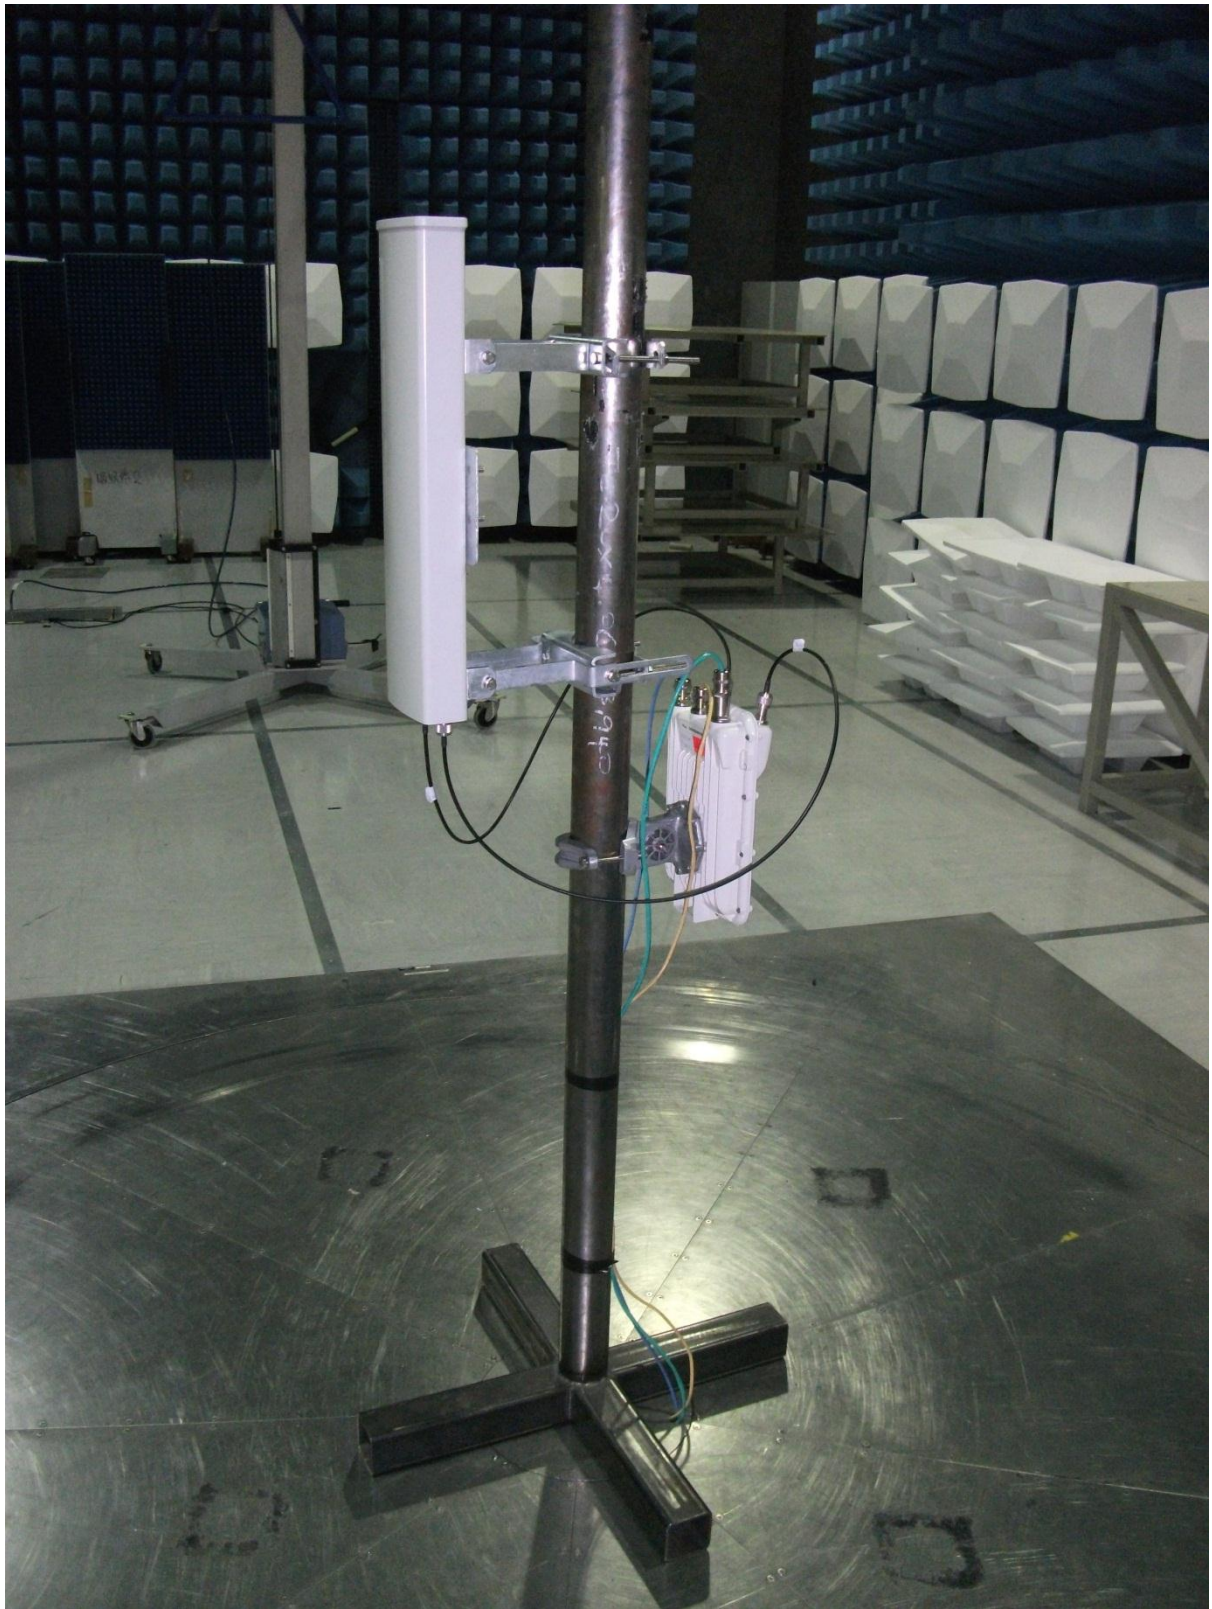

Test Set Up Photos for PTP 50650

Radiated Emissions

IC: 109AO-50650

4 Foot Antenna

IC: 109AO-50650

Omni-Directional Antenna

IC: 109AO-50650

Sector Antenna

IC: 109AO-50650

Flat Plate Antenna

IC: 109AO-50650

AC Conducted