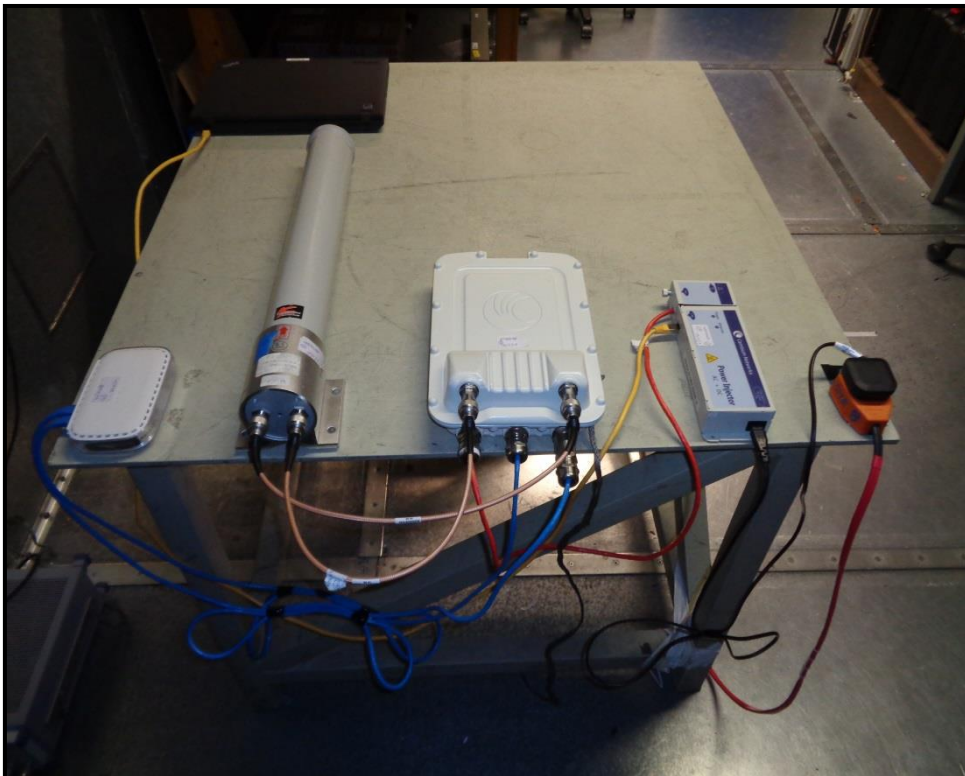

Test Setup Photographs for the PTP 700

Radiated Emissions

Configuration 1: 4' Parabolic antenna

Photo 1

Photo 2

Radiated Emissions (continued)

Configuration 2: Plate antenna

Photo 1

Photo 2

Radiated Emissions (continued)

Configuration 3: Omnidirectional antenna

Photo 1

Photo 2

Radiated Emissions (continued)

Configuration 4: Sectorised antenna

Photo 1

Photo 2

AC Conducted Emissions

Photo 1

Photo 2

AC Conducted Emissions

Photo 3