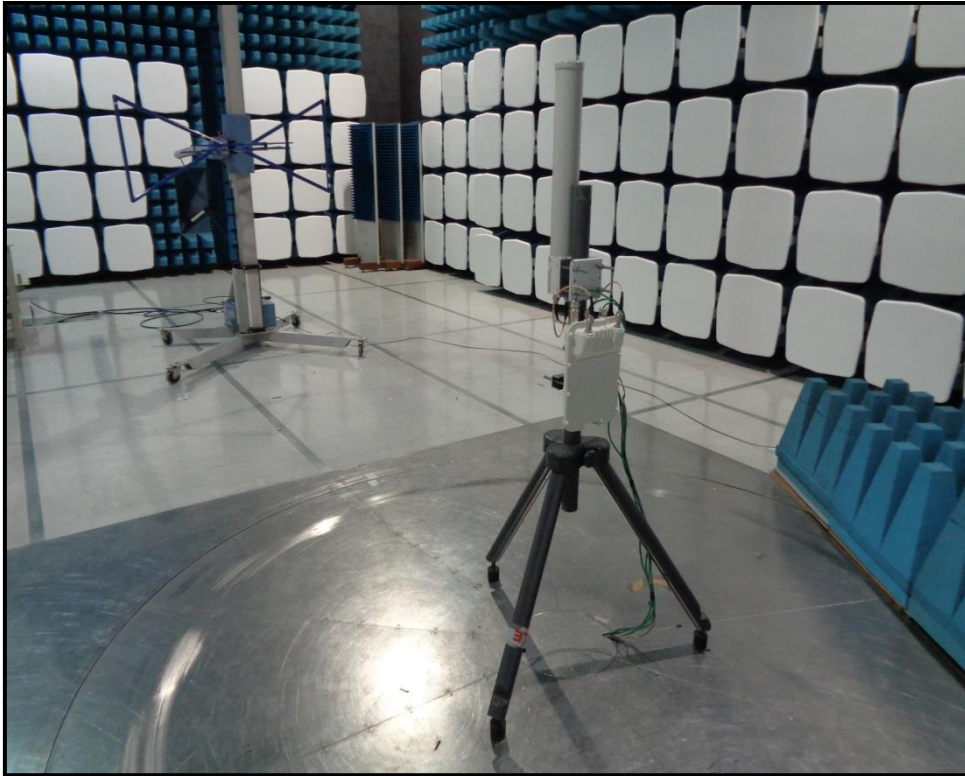

Test Setup Photographs for the PTP 700

Radiated Emissions

Configuration 1: 4' Parabolic antenna

Photo 1

Photo 2

Radiated Emissions (continued)

Configuration 2: Plate antenna

Photo 1

Photo 2

Radiated Emissions (continued)

Configuration 3: Omnidirectional antenna

Photo 1

Photo 2

Radiated Emissions (continued)

Configuration 4: Sectorised antenna

Photo 1