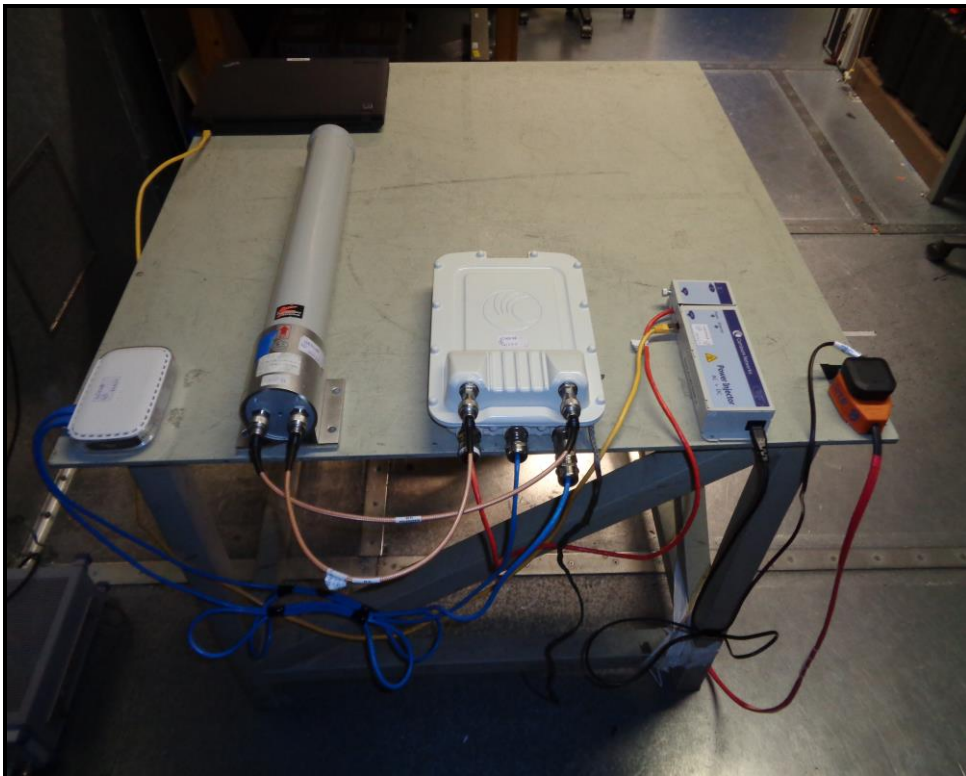

Test Setup Photographs for the PTP 700

Radiated Emissions

Configuration 1: 4' Parabolic antenna

Photo 1

Photo 2

Radiated Emissions (continued)

Configuration 2: Plate antenna

Photo 1

Photo 2

Radiated Emissions (continued)

Configuration 3: Omnidirectional antenna

Photo 1

Photo 2

Radiated Emissions (continued)

Configuration 4: Sectorised antenna

Photo 1

Photo 2

AC Conducted Emissions

Photo 1

Photo 2

AC Conducted Emissions

Photo 3