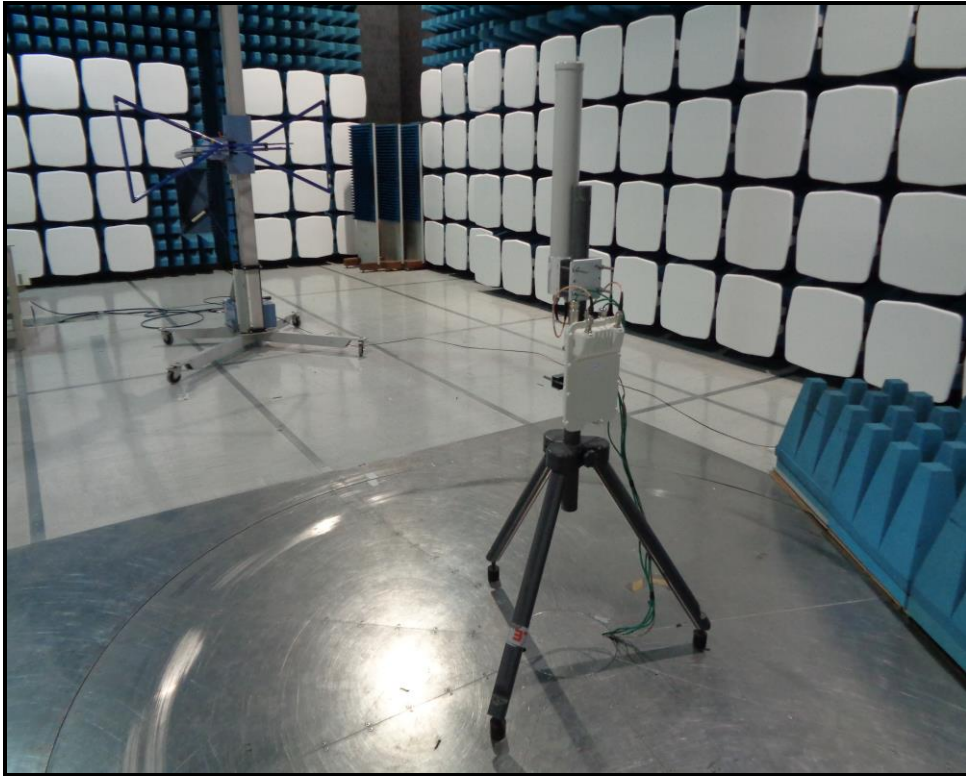

Test Setup Photographs for the PTP 700

Radiated Emissions

Configuration 1: 4' Parabolic antenna

Photo 1

Photo 2

Radiated Emissions (continued)

Configuration 2: Plate antenna

Photo 1

Photo 2

Radiated Emissions (continued)

Configuration 3: Omnidirectional antenna

Photo 1

Photo 2

Radiated Emissions (continued)

Configuration 4: Sectorised antenna

Photo 1