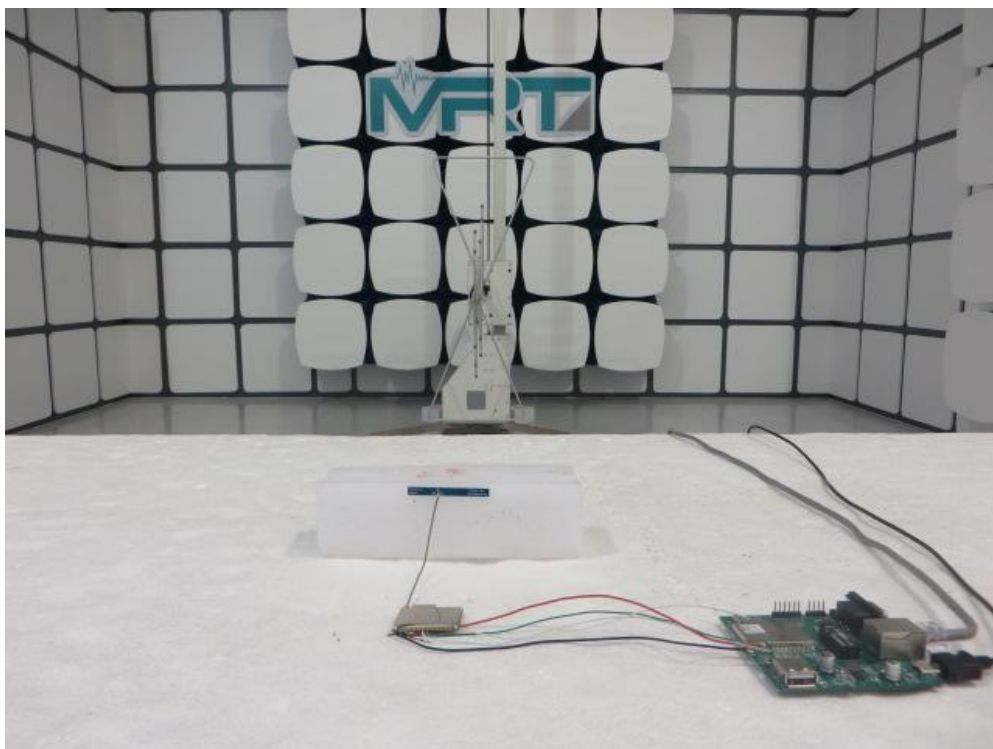

## Test Setup Photo

Description: Front View of the Conducted Emission Test Setup for 0.15kHz ~ 30MHz

Description: Back View of the Conducted Emission Test Setup for 0.15kHz ~ 30MHz

Description: Radiated Emission Test Setup for 9kHz ~ 30MHz

Description: Radiated Emission Test Setup for 30MHz ~ 1GHz

Description: Radiated Emission Test Setup for 1GHz ~ 18GHz

Description: Radiated Emission Test Setup for 18GHz ~ 40GHz