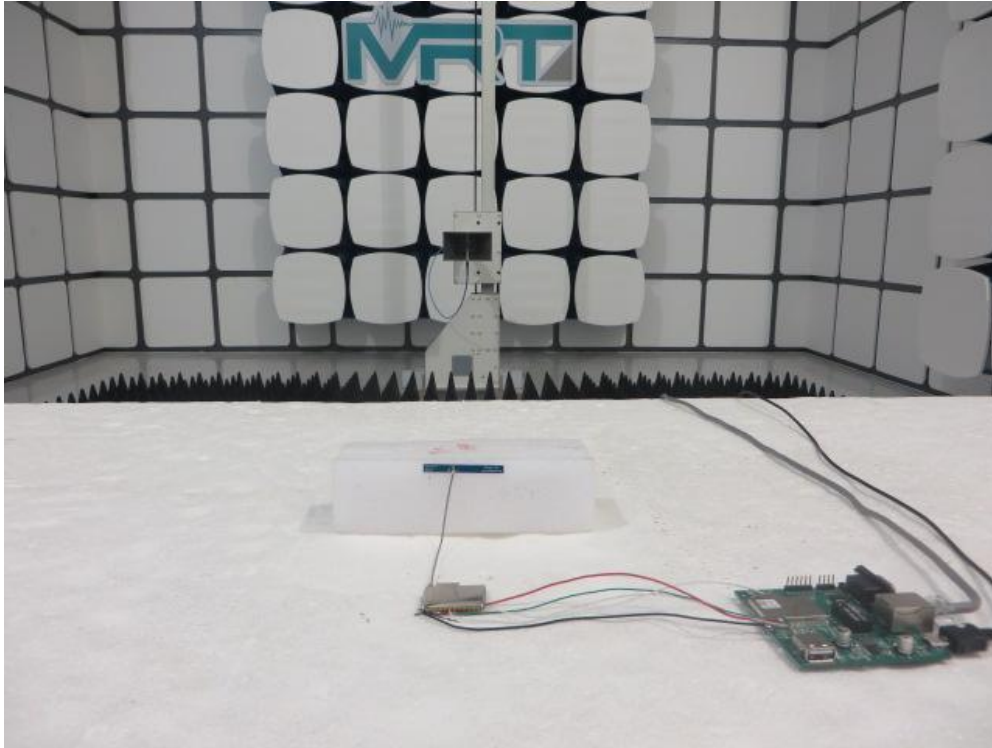

## Test Setup Photo

Description: Front View of the Conducted Emission Test Setup for 0.15kHz ~ 30MHz

Description: Back View of the Conducted Emission Test Setup for 0.15kHz ~ 30MHz

Description: Radiated Emission Test Setup for 9kHz ~ 30MHz

Description: Radiated Emission Test Setup for 30MHz ~ 1GHz

Description: Radiated Emission Test Setup for 1GHz ~ 18GHz

Description: Radiated Emission Test Setup for 18GHz ~ 40GHz