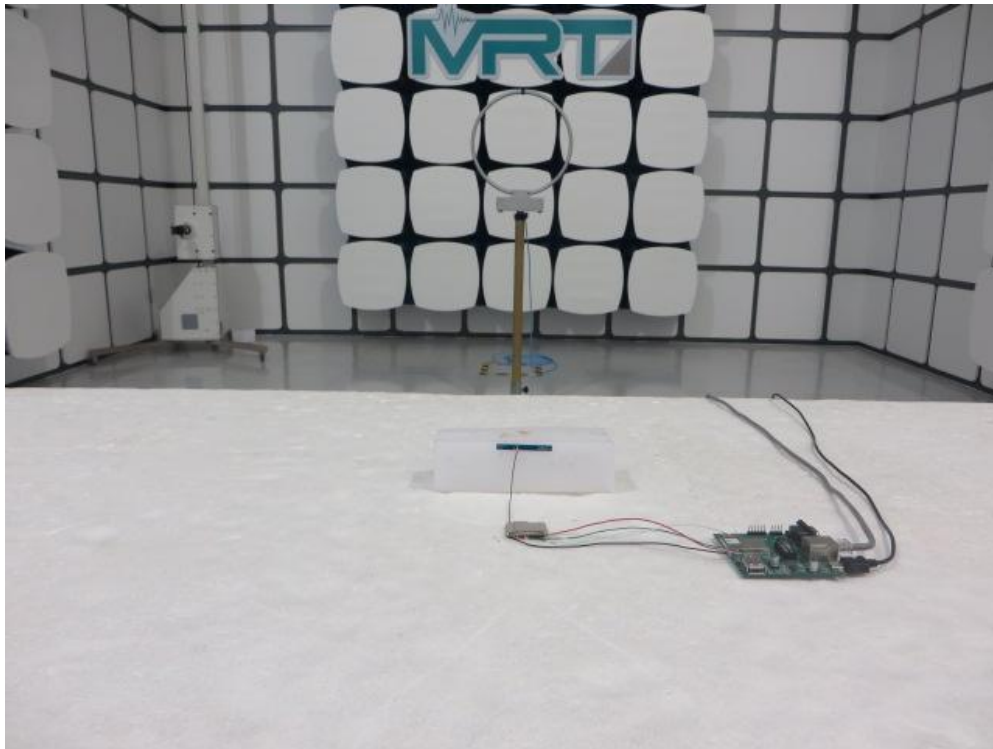

## Test Setup Photo

Description: Front View of the Conducted Emission Test Setup for 0.15kHz ~ 30MHz

Description: Back View of the Conducted Emission Test Setup for 0.15kHz ~ 30MHz

Description: Radiated Emission Test Setup for 9kHz ~ 30MHz

Description: Radiated Emission Test Setup for 30MHz ~ 1GHz

Description: Radiated Emission Test Setup for 1GHz ~ 18GHz

Description: Radiated Emission Test Setup for 18GHz ~ 40GHz