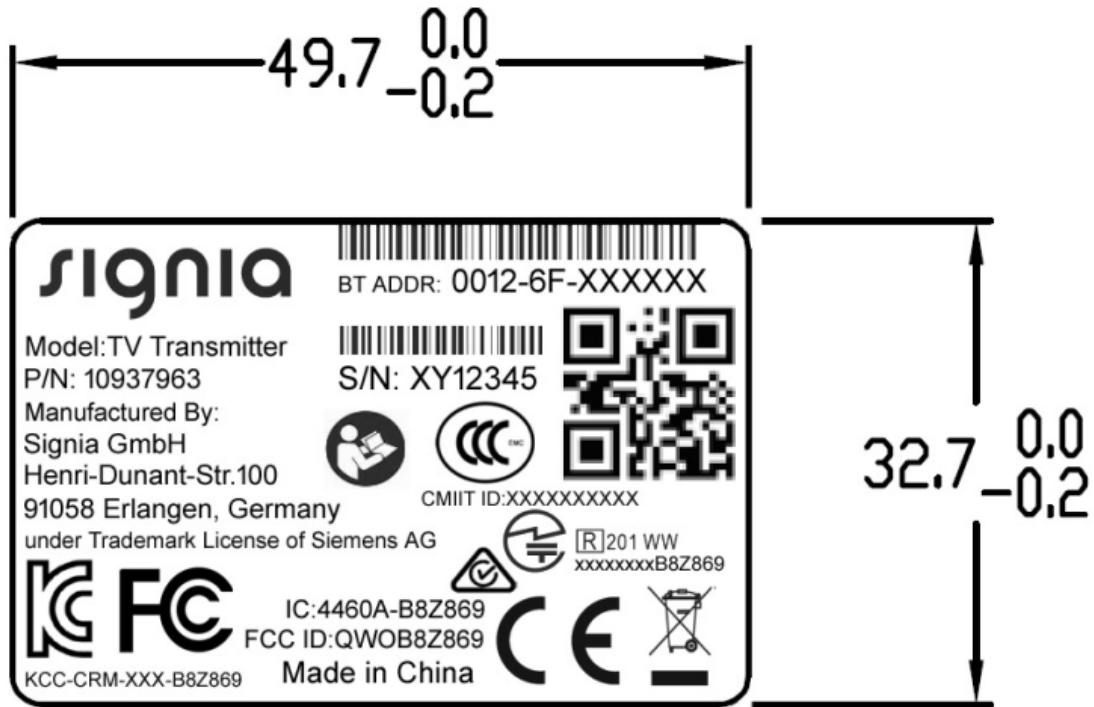

# PROPOSED FCC ID LABEL AND LOCATION

FCC ID: QWOB8Z869

Back of the EUT: