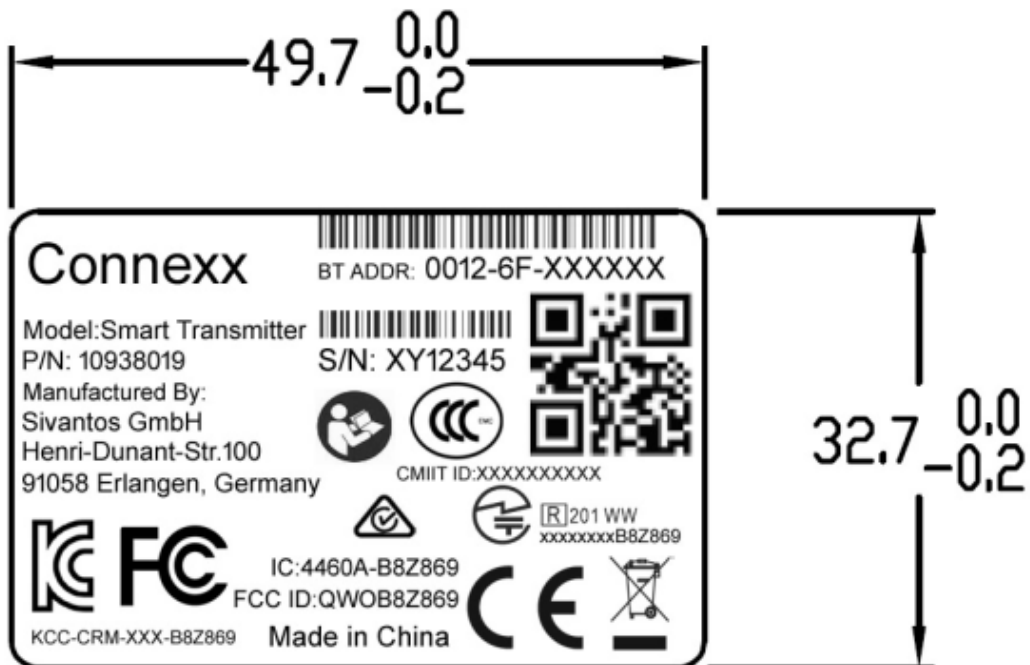

# PROPOSED FCC ID LABEL AND LOCATION

FCC ID: QWOB8Z869

Back of the EUT: