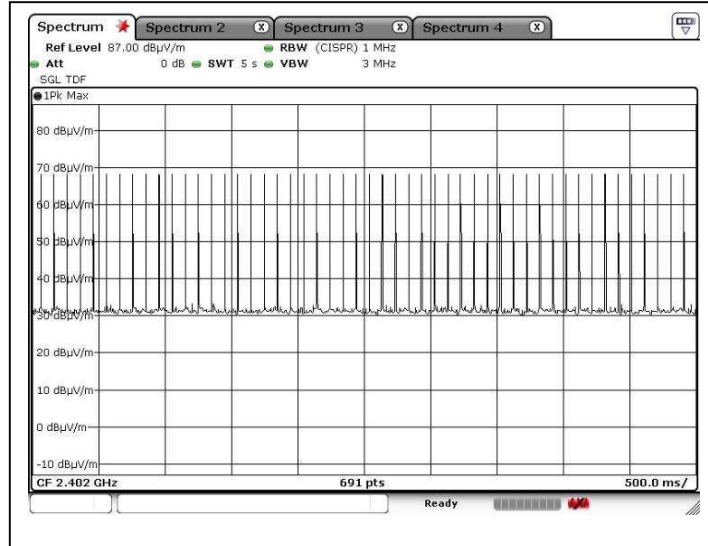

TEST REPORT

Report No. : AR0058421(9)

Date : 16 Oct 2013

A12. Bluetooth Average On Time

Packet: DH1
Channel: CH00

Tested by: *Ken*
Mr. LEUNG Shu-kan, Ken

Reviewed by: *PA.*
Mr. WONG Lap-pong, Andrew

TEST REPORT