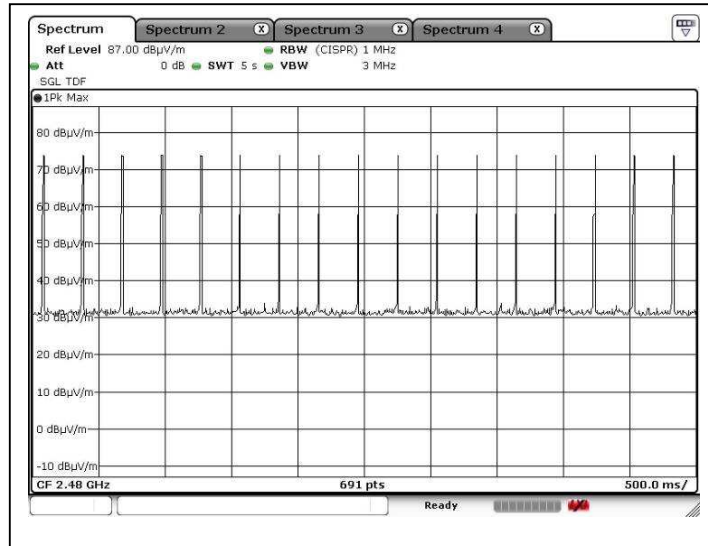

Reviewed by: *PA.*
Mr. WONG Lap-pong, Andrew

TEST REPORT

Report No. : AR0058421(9)

Date : 16 Oct 2013

A12. Bluetooth Average On Time

Packet: DH3
Channel: CH78

Tested by: *Ken*
Mr. LEUNG Shu-kan, Ken

Reviewed by: *PA.*
Mr. WONG Lap-pong, Andrew

TEST REPORT

Report No. : AR0058421(9)

Date : 16 Oct 2013

A12. Bluetooth Average On Time

Packet: DH5
Channel: CH78

Tested by:

Mr. LEUNG Shu-kan, Ken

Reviewed by: