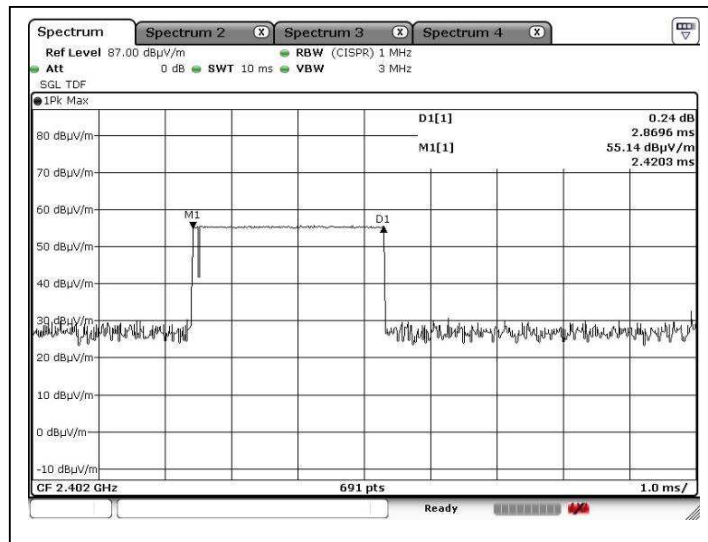

TEST REPORT

Report No. : AR0058421(9)

Date : 16 Oct 2013

A12. Bluetooth Average On Time

Packet: DH5
Channel: CH00

Tested by: *Ken*
Mr. LEUNG Shu-kan, Ken

Reviewed by: *PR.*
Mr. WONG Lap-pong, Andrew