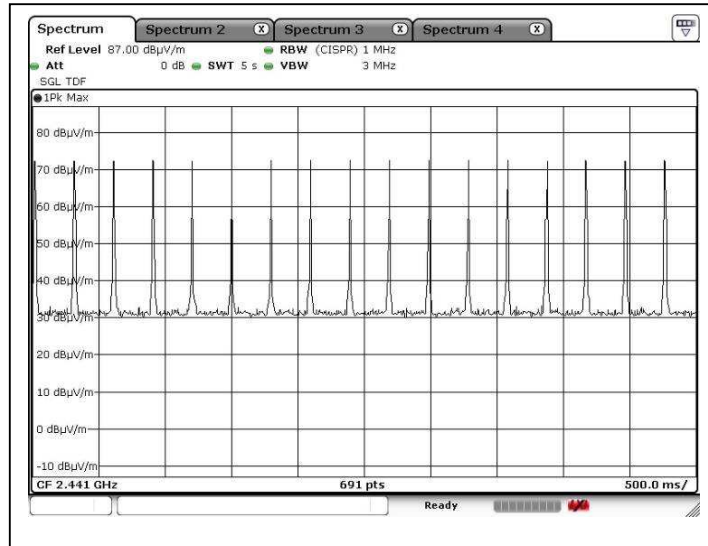

Packet: DH3
Channel: CH39

Tested by: *Ken*
Mr. LEUNG Shu-kan, Ken

Reviewed by: *PA.*
Mr. WONG Lap-pong, Andrew

TEST REPORT

Report No. : AR0058421(9)

Date : 16 Oct 2013

A12. Bluetooth Average On Time

Packet: DH5
Channel: CH39