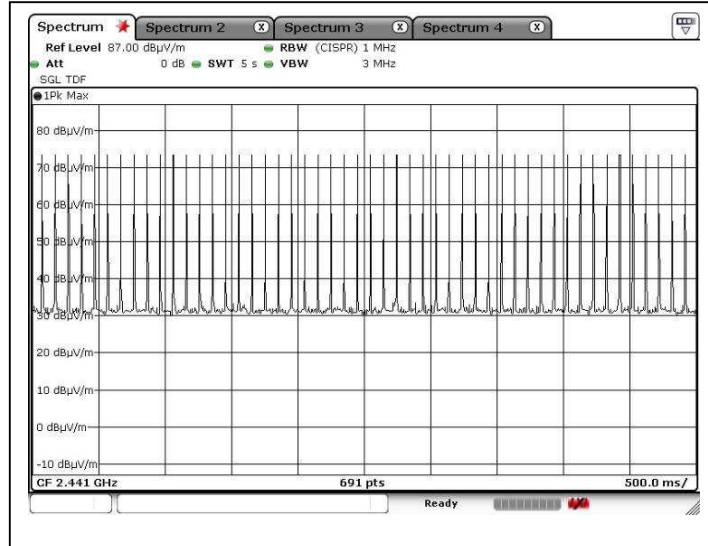

TEST REPORT

Report No. : AR0058421(9)

Date : 16 Oct 2013

A12. Bluetooth Average On Time

Packet: DH1
Channel: CH39

Tested by: *Ken*
Mr. LEUNG Shu-kan, Ken

Reviewed by: *PR.*
Mr. WONG Lap-pong, Andrew