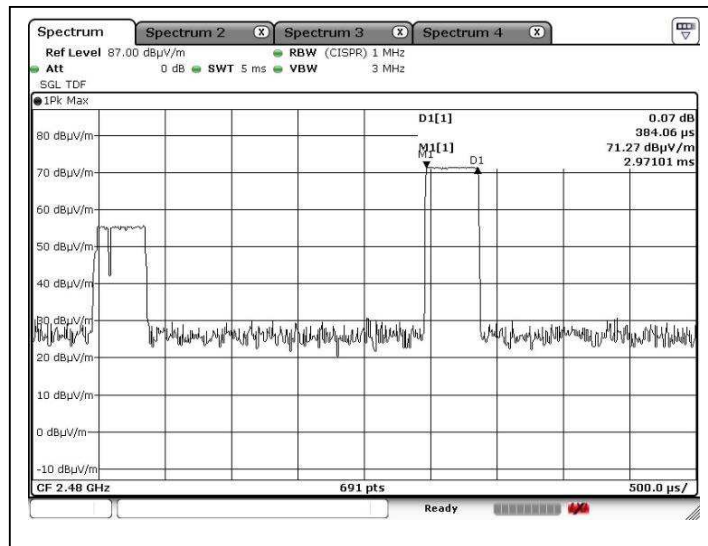

Tested by: *Ken*
Mr. LEUNG Shu-kan, Ken

Reviewed by: *PR.*
Mr. WONG Lap-pong, Andrew

TEST REPORT

Report No. : AR0058421(9)

Date : 16 Oct 2013

A12. Bluetooth Average On Time

Packet: DH1
Channel: CH78

Tested by: *Ken*
Mr. LEUNG Shu-kan, Ken

Reviewed by: *PA.*
Mr. WONG Lap-pong, Andrew

TEST REPORT

Report No. : AR0058421(9)

Date : 16 Oct 2013

A12. Bluetooth Average On Time

Packet: DH3
Channel: CH78

Tested by: *Ken*
Mr. LEUNG Shu-kan, Ken

Reviewed by: *PA.*
Mr. WONG Lap-pong, Andrew