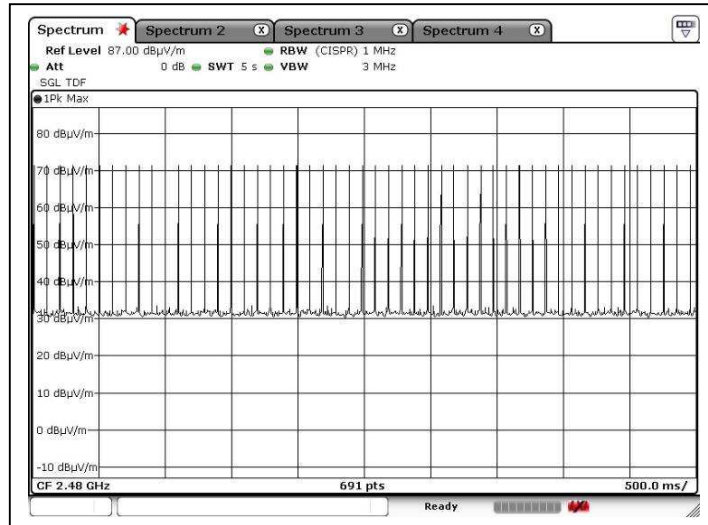

Tested by: *Ken*
Mr. LEUNG Shu-kan, Ken

Reviewed by: *PR.*
Mr. WONG Lap-pong, Andrew

TEST REPORT

Report No. : AR0058421(9)

Date : 16 Oct 2013

A12. Bluetooth Average On Time

Packet: DH1
Channel: CH78

Tested by: *Ken*
Mr. LEUNG Shu-kan, Ken

Reviewed by: *PA.*
Mr. WONG Lap-pong, Andrew

TEST REPORT

Report No. : AR0058421(9)

Date : 16 Oct 2013

A12. Bluetooth Average On Time

Packet: DH3
Channel: CH78

Tested by: *Ken*
Mr. LEUNG Shu-kan, Ken

Reviewed by: *PA.*
Mr. WONG Lap-pong, Andrew