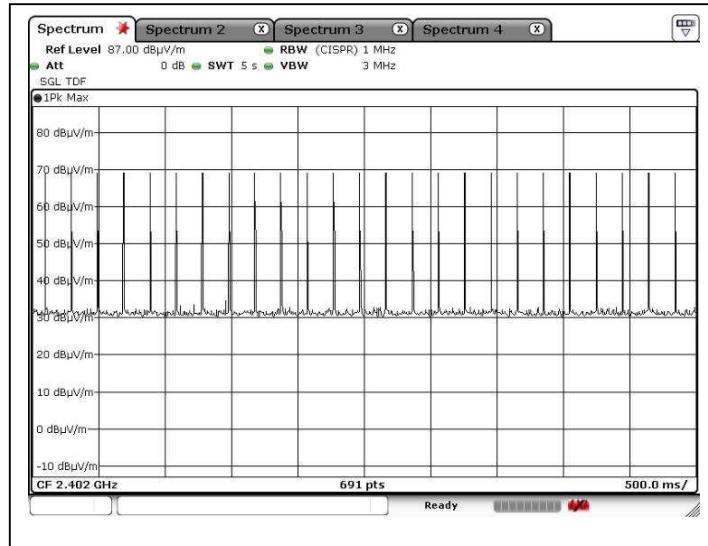

TEST REPORT

Report No. : AR0058421(9)

Date : 16 Oct 2013

A12. Bluetooth Average On Time

Packet: DH1
Channel: CH00

Tested by: *Ken*
Mr. LEUNG Shu-kan, Ken

Reviewed by: *PA.*
Mr. WONG Lap-pong, Andrew

TEST REPORT

Report No. : AR0058421(9)

Date : 16 Oct 2013

A12. Bluetooth Average On Time

Packet: DH3
Channel: CH00

Tested by: *Ken*
Mr. LEUNG Shu-kan, Ken

Reviewed by: *PA.*
Mr. WONG Lap-pong, Andrew

TEST REPORT

Report No. : AR0058421(9)