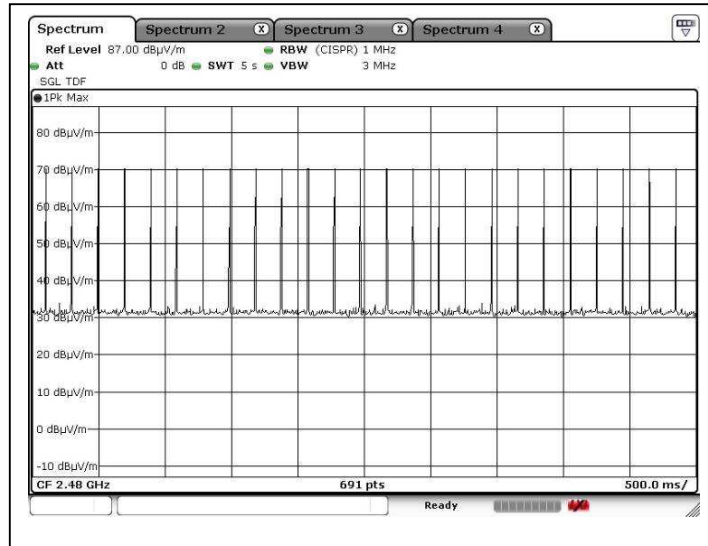

Reviewed by: *PA.*
Mr. WONG Lap-pong, Andrew

TEST REPORT

Report No. : AR0058421(9)

Date : 16 Oct 2013

A12. Bluetooth Average On Time

Packet: DH3
Channel: CH78

Tested by: *Ken*
Mr. LEUNG Shu-kan, Ken

Reviewed by: *PA.*
Mr. WONG Lap-pong, Andrew

TEST REPORT

Report No. : AR0058421(9)

Date : 16 Oct 2013

A12. Bluetooth Average On Time

Packet: DH5
Channel: CH78

Tested by:

Mr. LEUNG Shu-kan, Ken

Reviewed by: