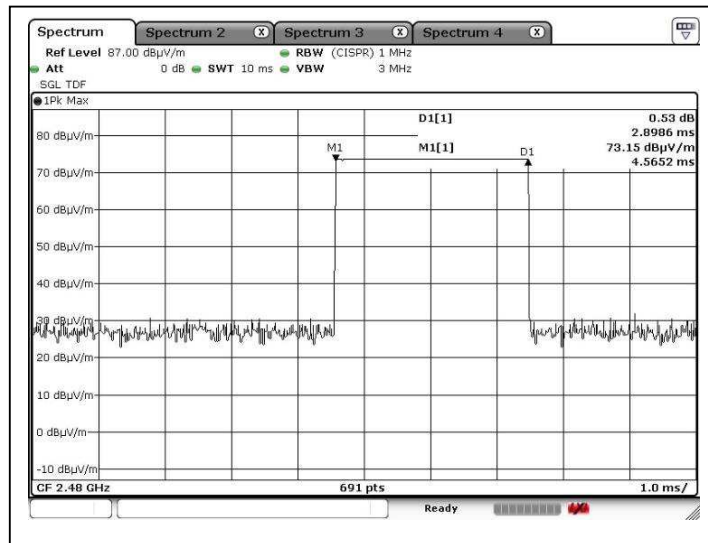

Reviewed by: *PA.*
Mr. WONG Lap-pong, Andrew

TEST REPORT

Report No. : AR0058421(9)

Date : 16 Oct 2013

A12. Bluetooth Average On Time

Packet: DH3
Channel: CH78

Tested by: *Ken*
Mr. LEUNG Shu-kan, Ken

Reviewed by: *PA.*
Mr. WONG Lap-pong, Andrew

TEST REPORT

Report No. : AR0058421(9)

Date : 16 Oct 2013

A12. Bluetooth Average On Time

Packet: DH5
Channel: CH78

Tested by:

Mr. LEUNG Shu-kan, Ken

Reviewed by: