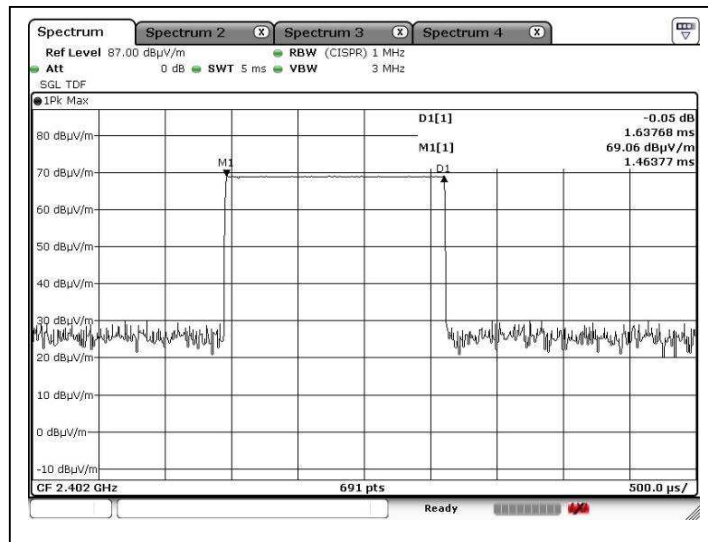

TEST REPORT

Report No. : AR0058421(9)

Date : 16 Oct 2013

A12. Bluetooth Average On Time

Packet: DH1
Channel: CH00

Tested by: *Ken*
Mr. LEUNG Shu-kan, Ken

Reviewed by: *PA.*
Mr. WONG Lap-pong, Andrew

TEST REPORT

Report No. : AR0058421(9)

Date : 16 Oct 2013

A12. Bluetooth Average On Time

Packet: DH3
Channel: CH00

Tested by: *Ken*
Mr. LEUNG Shu-kan, Ken

Reviewed by: *PA.*
Mr. WONG Lap-pong, Andrew

TEST REPORT

Report No. : AR0058421(9)