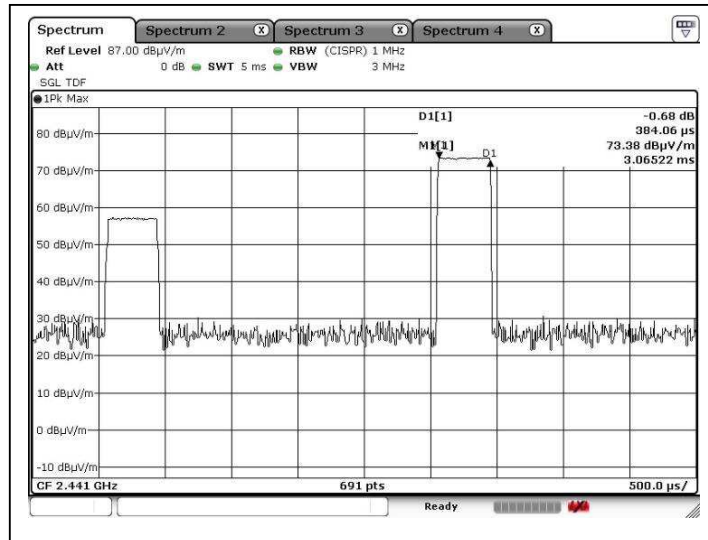

TEST REPORT

Report No. : AR0058421(9)

Date : 16 Oct 2013

A12. Bluetooth Average On Time

Packet: DH1
Channel: CH39

Tested by: *Ken*
Mr. LEUNG Shu-kan, Ken

Reviewed by: *PR.*
Mr. WONG Lap-pong, Andrew