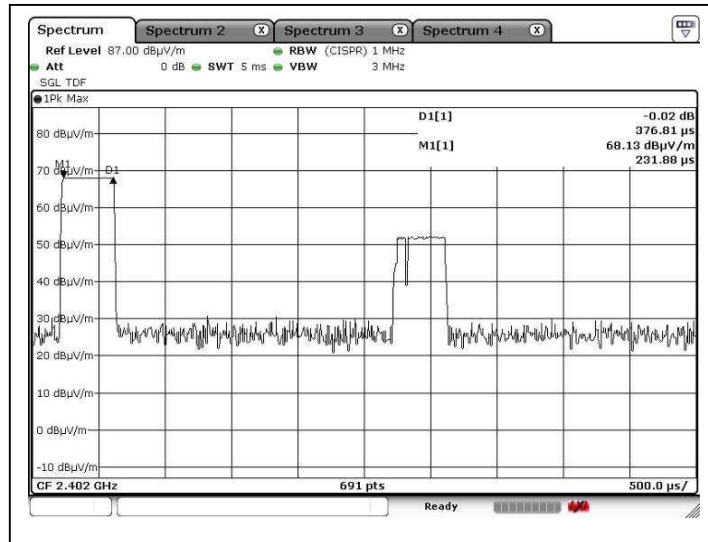

TEST REPORT

Report No. : AR0058421(9)

Date : 16 Oct 2013

A12. Bluetooth Average On Time

Packet: DH1
Channel: CH00

Tested by: *Ken*
Mr. LEUNG Shu-kan, Ken

Reviewed by: *PA.*
Mr. WONG Lap-pong, Andrew

TEST REPORT

Report No. : AR0058421(9)

Date : 16 Oct 2013

A12. Bluetooth Average On Time

Packet: DH3
Channel: CH00

Tested by: *Ken*
Mr. LEUNG Shu-kan, Ken

Reviewed by: *PA.*
Mr. WONG Lap-pong, Andrew

TEST REPORT

Report No. : AR0058421(9)