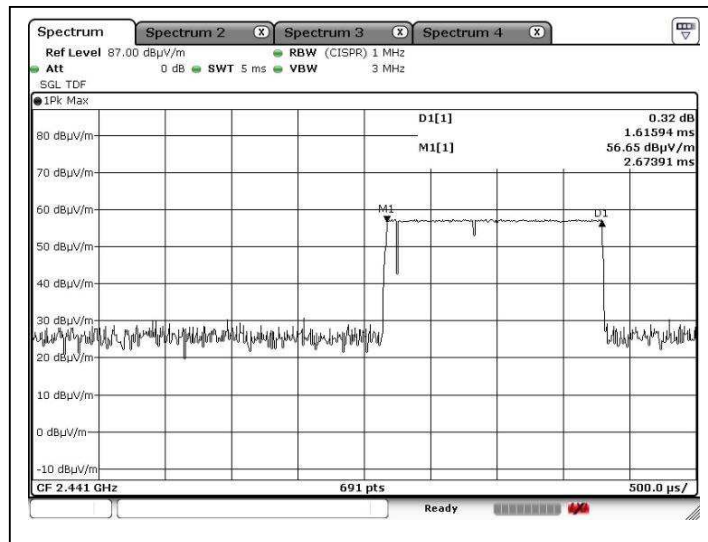

TEST REPORT

Report No. : AR0058421(9)

Date : 16 Oct 2013

A12. Bluetooth Average On Time

Packet: DH3
Channel: CH39

Tested by: *Ken*
Mr. LEUNG Shu-kan, Ken

Reviewed by: *PA.*
Mr. WONG Lap-pong, Andrew