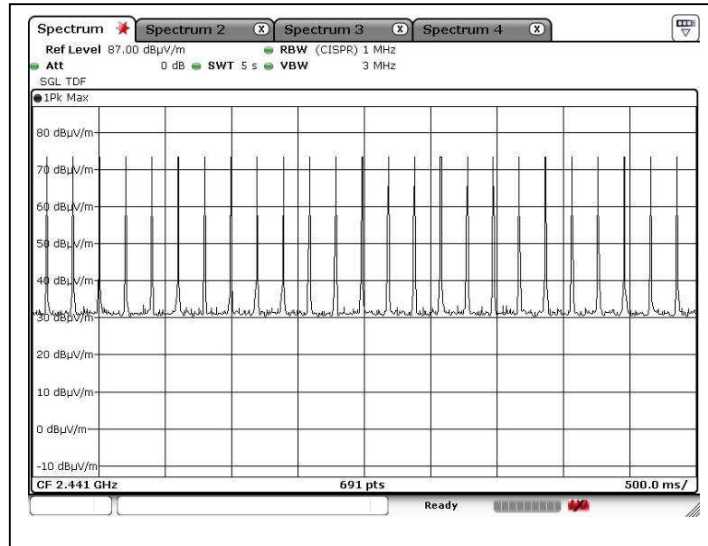

TEST REPORT

Report No. : AR0058421(9)

Date : 16 Oct 2013

A12. Bluetooth Average On Time

Packet: DH3
Channel: CH39

Tested by: *Ken*
Mr. LEUNG Shu-kan, Ken

Reviewed by: *PA.*
Mr. WONG Lap-pong, Andrew