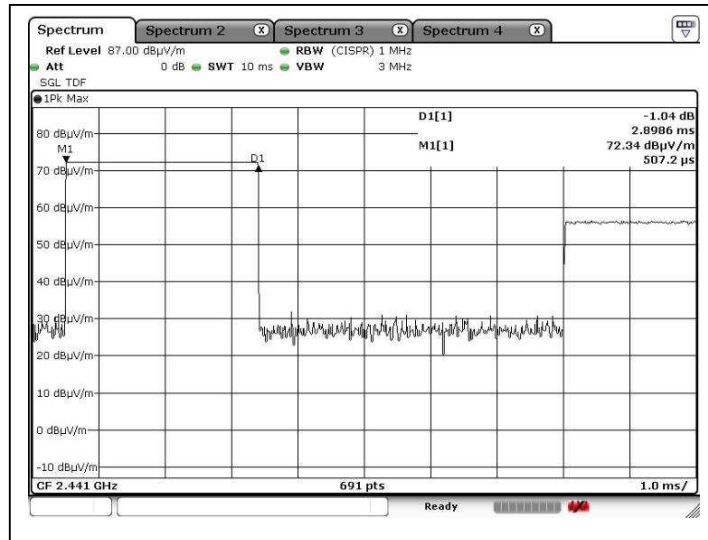

Packet: DH3
Channel: CH39

Tested by: *Ken*
Mr. LEUNG Shu-kan, Ken

Reviewed by: *PA.*
Mr. WONG Lap-pong, Andrew

TEST REPORT

Report No. : AR0058421(9)

Date : 16 Oct 2013

A12. Bluetooth Average On Time

Packet: DH5
Channel: CH39

Tested by: *Ken*
Mr. LEUNG Shu-kan, Ken

Reviewed by: *PR.*
Mr. WONG Lap-pong, Andrew

TEST REPORT

Report No. : AR0058421(9)

Date : 16 Oct 2013

A12. Bluetooth Average On Time

Packet: DH1
Channel: CH78

Tested by: *Ken*
Mr. LEUNG Shu-kan, Ken