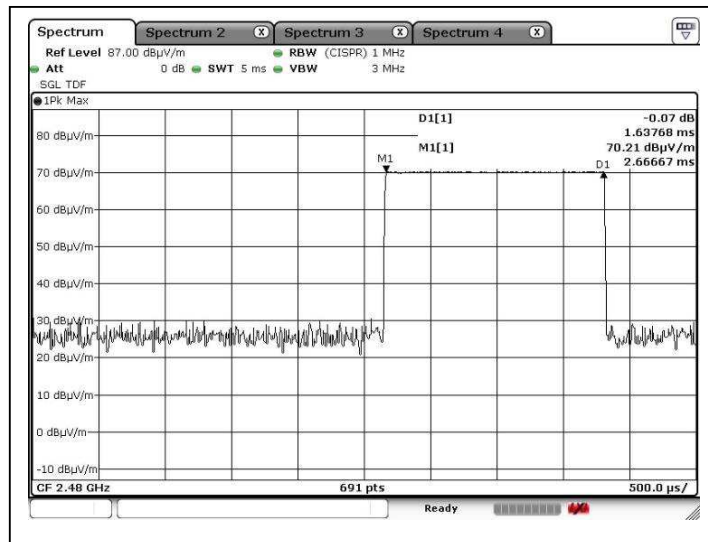

Reviewed by: *PA.*
Mr. WONG Lap-pong, Andrew

TEST REPORT

Report No. : AR0058421(9)

Date : 16 Oct 2013

A12. Bluetooth Average On Time

Packet: DH3
Channel: CH78

Tested by: *Ken*
Mr. LEUNG Shu-kan, Ken

Reviewed by: *PA.*
Mr. WONG Lap-pong, Andrew

TEST REPORT

Report No. : AR0058421(9)

Date : 16 Oct 2013

A12. Bluetooth Average On Time

Packet: DH5
Channel: CH78

Tested by:

Mr. LEUNG Shu-kan, Ken

Reviewed by: