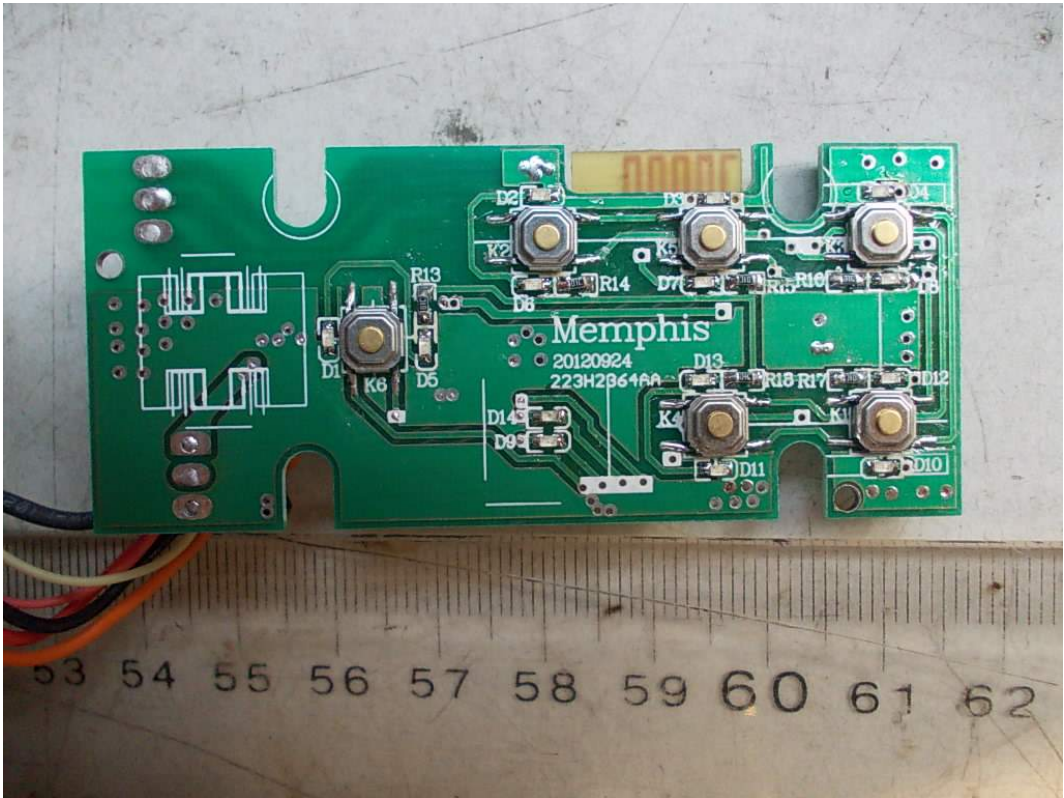

FIGURE 1
BLUETOOTH REMOTE CONTROL (M/N: 16-SABTS)
COVER REMOVED

FIGURE 2
BLUETOOTH REMOTE CONTROL (M/N: 16-SABTS)
MAIN BOARD (FRONT VIEW)

FIGURE 3
BLUETOOTH REMOTE CONTROL (M/N: 16-SABTS)
MAIN BOARD (BACK VIEW)

FIGURE 4
BLUETOOTH REMOTE CONTROL (M/N: 16-SABTS)
RF PART ON MAIN BOARD