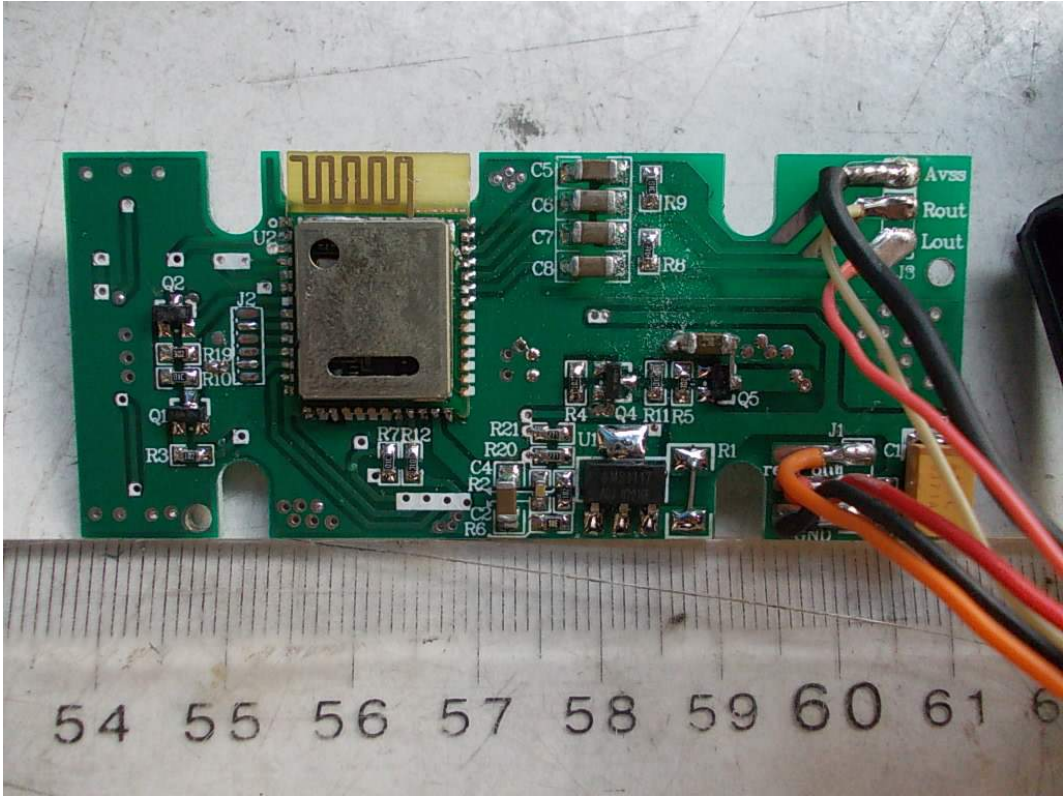

FIGURE 1
BLUETOOTH REMOTE CONTROL (M/N: 16-SABTS)
COVER REMOVED

FIGURE 2
BLUETOOTH REMOTE CONTROL (M/N: 16-SABTS)
MAIN BOARD (FRONT VIEW)

FIGURE 3
BLUETOOTH REMOTE CONTROL (M/N: 16-SABTS)
MAIN BOARD (BACK VIEW)

FIGURE 4
BLUETOOTH REMOTE CONTROL (M/N: 16-SABTS)
RF PART ON MAIN BOARD