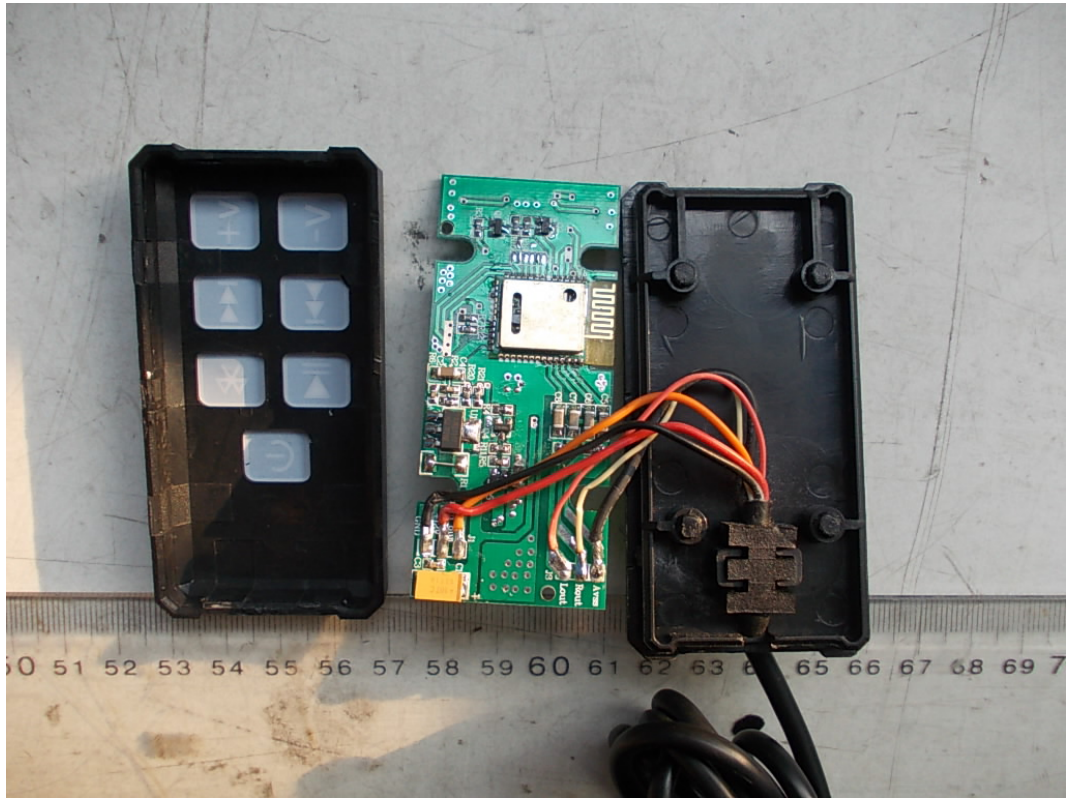

FIGURE 1
BLUETOOTH REMOTE CONTROL (M/N: 16-SABTS)
COVER REMOVED

FIGURE 2
BLUETOOTH REMOTE CONTROL (M/N: 16-SABTS)
MAIN BOARD (FRONT VIEW)

FIGURE 3
BLUETOOTH REMOTE CONTROL (M/N: 16-SABTS)
MAIN BOARD (BACK VIEW)

FIGURE 4
BLUETOOTH REMOTE CONTROL (M/N: 16-SABTS)
RF PART ON MAIN BOARD