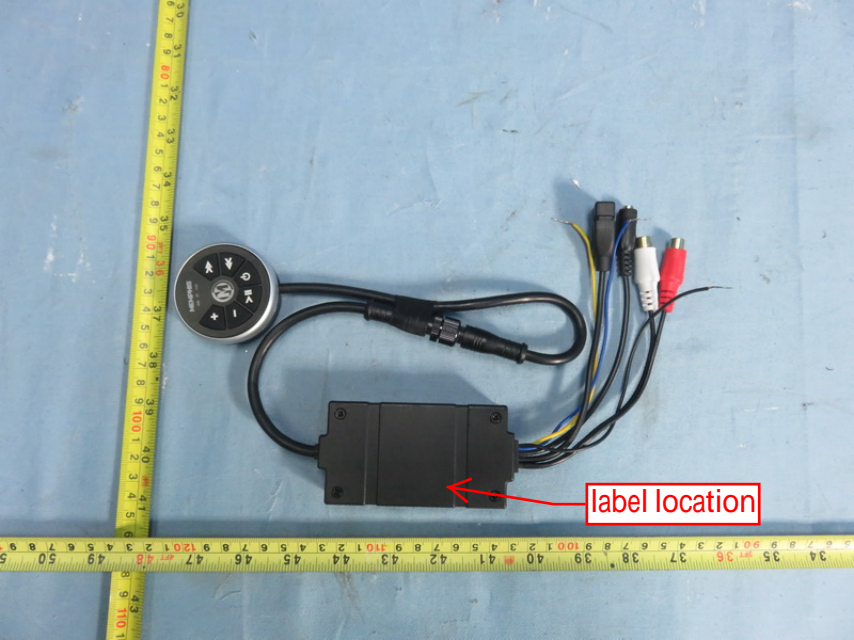

MODEL: MXABTRX

Bluetooth Controller

FCC ID: QWI-MXABTRX

This device complies with Part 15 of the FCC Rules. Operation is subject to the following two conditions:

- (1) this device may not cause harmful interference, and**
- (2) this device must accept any interference received, including interference that may cause undesired operation.**

label location