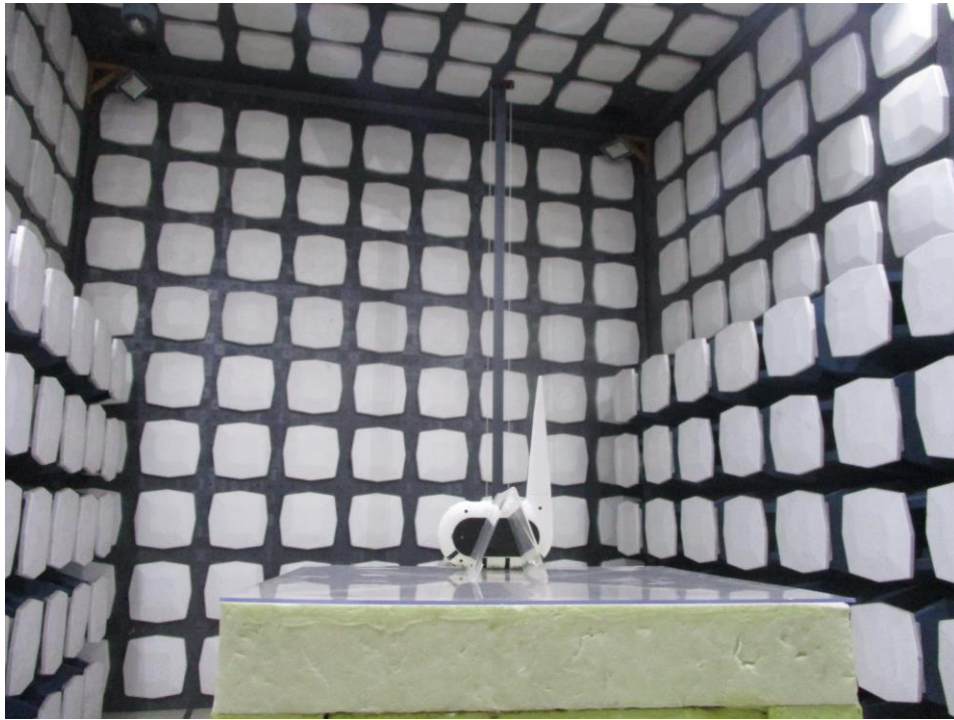

## RADIATED PHOTOS

Up to 1GHz  
(EUT was placed in the centre of the turntable)

Above 1GHz

**(EUT was placed in the centre of the turntable)**