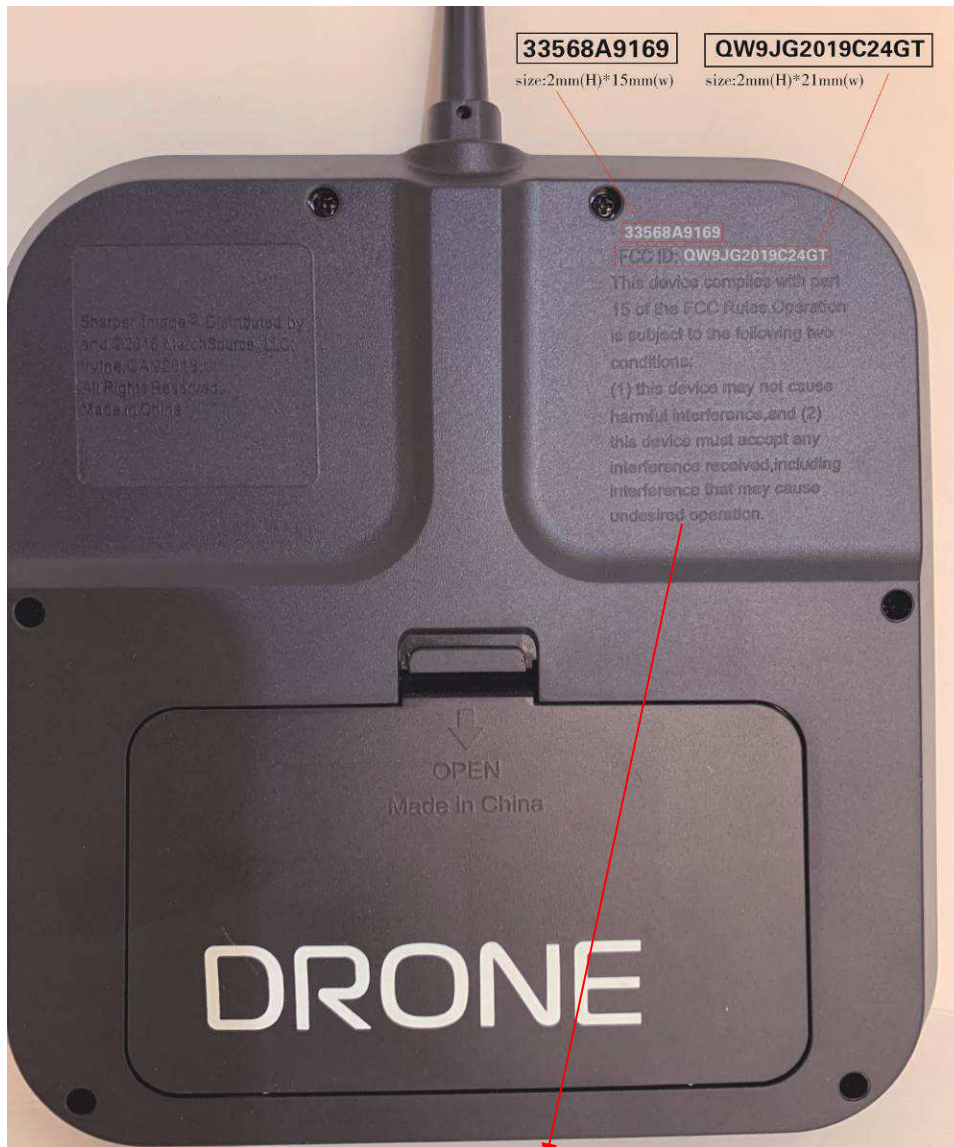

## Label Artwork and Location

SIZE: 35mm (W) x 40mm (H)