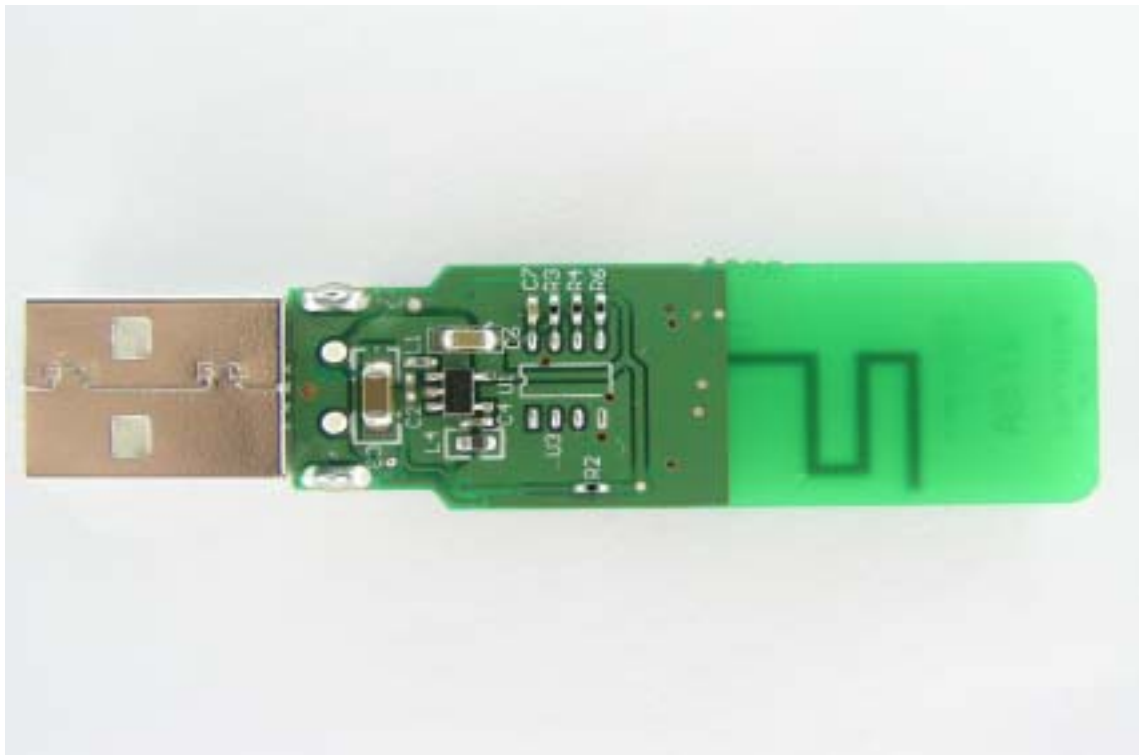

Internal of EUT (Model: FB-CA02)

Internal of EUT (Model: FB-CA02)

The results shown in this test report refer only to the sample(s) tested unless otherwise stated. This test report cannot be reproduced, except in full, without prior written permission of the Company.

Front View of EUT (Model: FB-CA02)

The results shown in this test report refer only to the sample(s) tested unless otherwise stated. This test report cannot be reproduced, except in full, without prior written permission of the Company.

Internal of EUT (Model: BT2000.C-USB)

Internal of EUT (Model: BT2000.C-USB)

The results shown in this test report refer only to the sample(s) tested unless otherwise stated. This test report cannot be reproduced, except in full, without prior written permission of the Company.

Internal of EUT (Model: BT2000.C-USB)

The results shown in this test report refer only to the sample(s) tested unless otherwise stated. This test report cannot be reproduced, except in full, without prior written permission of the Company.