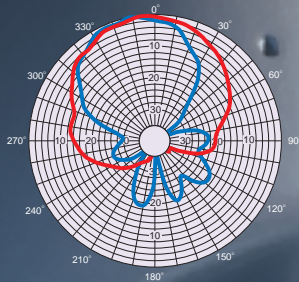

PRODUCT DATA SHEET

COMMUNICATIONS ANTENNAS

CONTEMPORARY PATCH

- Indoor / outdoor
- Attractive styling
- Articulating
- Wall mountable

■ H-Plane
■ E-Plane

S2407MP

S2407MP

2.4 GHz. 7.5 dBi directional antenna

The S2407MP antenna's sleek and contemporary design makes it an excellent choice where attractive styling and high performance are critical design criteria. The antenna is aesthetically complimentary to any contemporary office or health care facility as well as business, retail, education or transportation complexes. The antenna and mount are designed so that even the coax can be completely hidden from view. Although the antenna provides excellent RF performance, its visual impact as a component of an RF system is at an absolute minimum.

The antenna dimensions are 5.70" X 3.81" X 1.50" and the antenna is available with either a flush wall or an articulating mount. The antenna is offered with various coax pigtail lengths and connector types to match any 802.11 access point.