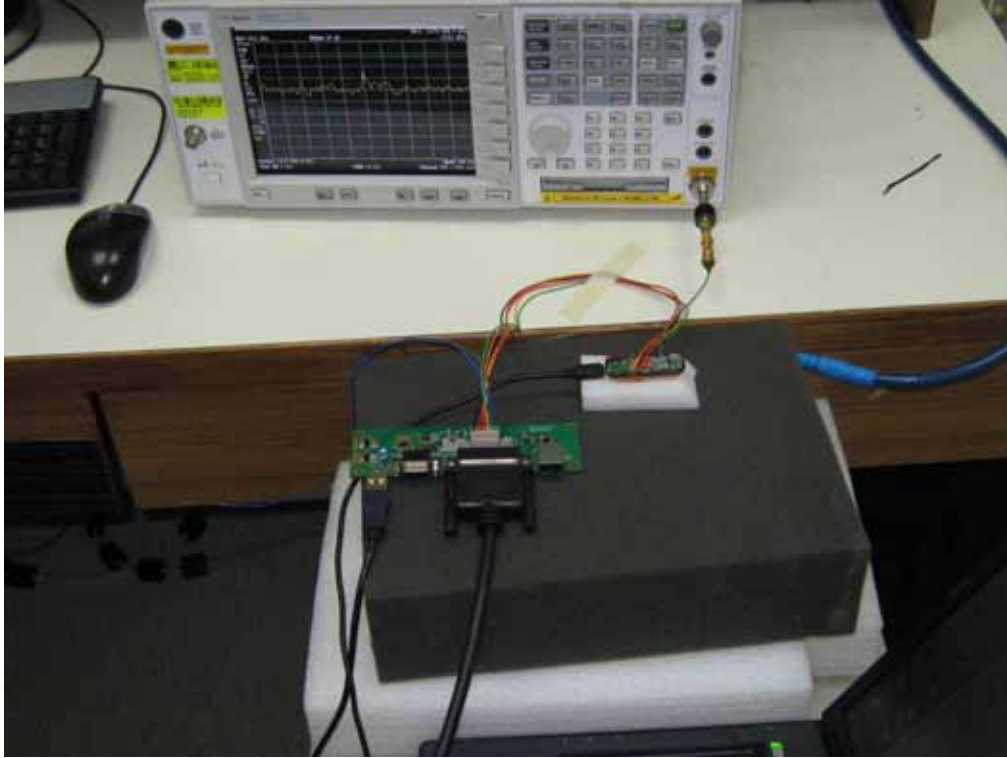

### RADIATED MEASUREMENT SETUP

#### Normal operating

**Charge mode**

**RADIATED RF MEASUREMENT SETUP**

**ANTENNA PORT CONDUCTED RF MEASUREMENT SETUP**

**POWERLINE CONDUCTED EMISSIONS MEASUREMENT SETUP**