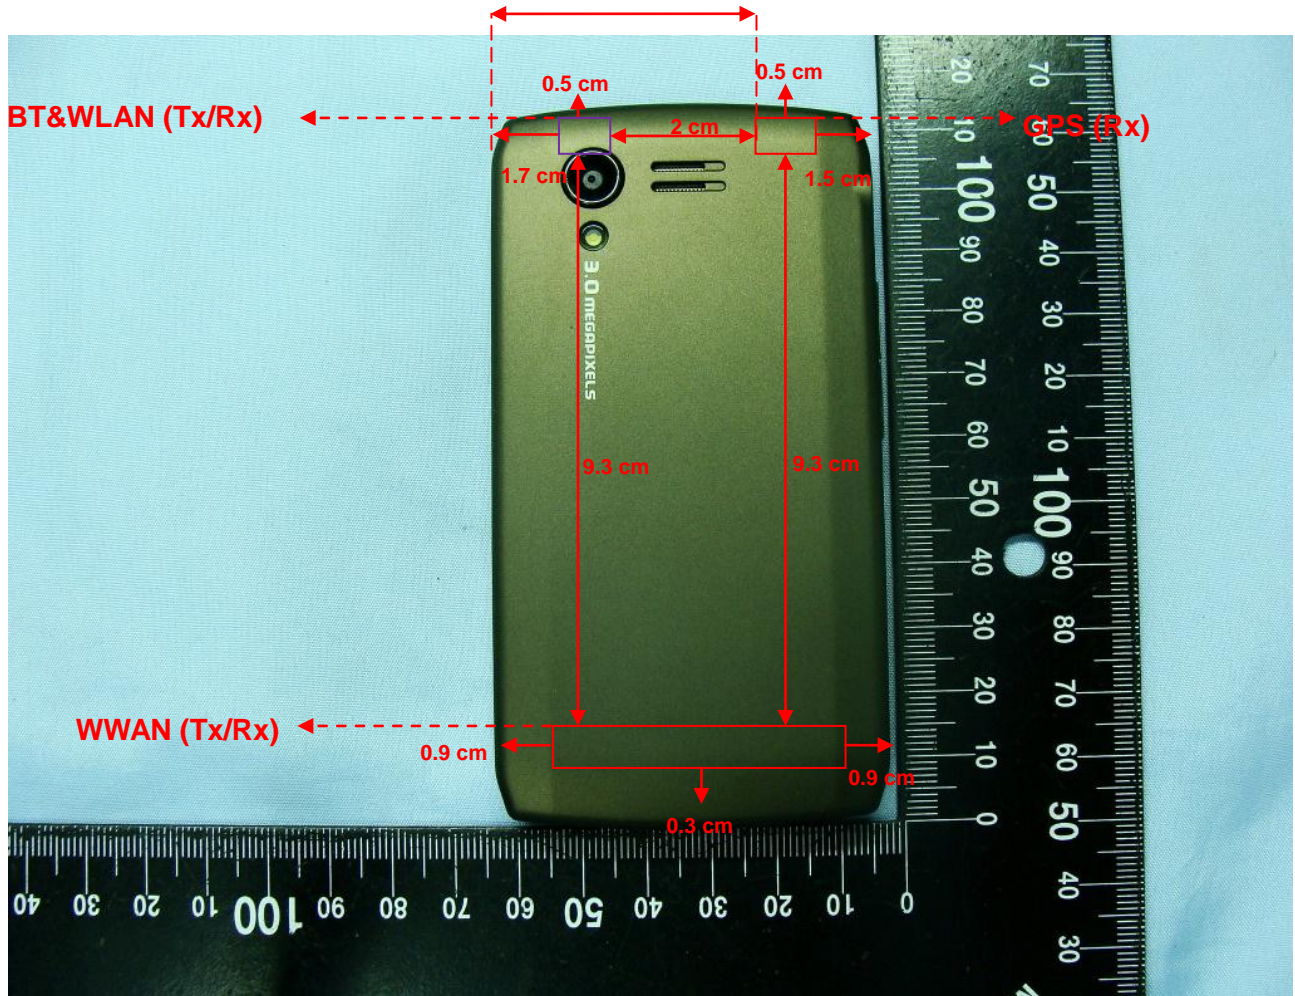

Appendix D. Test Setup Photos

Right Cheek

Right Tilted

Left Cheek

Left Tilted

Front of the DUT with phantom 1 cm gap

Back of the DUT with phantom 1 cm gap

Top Side of the DUT with phantom 1 cm gap

Bottom Side of the DUT with phantom 1 cm gap

Right Side of the DUT with phantom 1 cm gap

Left Side of the DUT with phantom 1 cm gap

Antenna Location :

Antenna location	Length	Width
WWAN(TX/RX)	4.2cm	0.9cm
WLAN&BT(TX/RX)	0.4cm	0.2cm
GPS(RX)	0.4cm	0.2cm