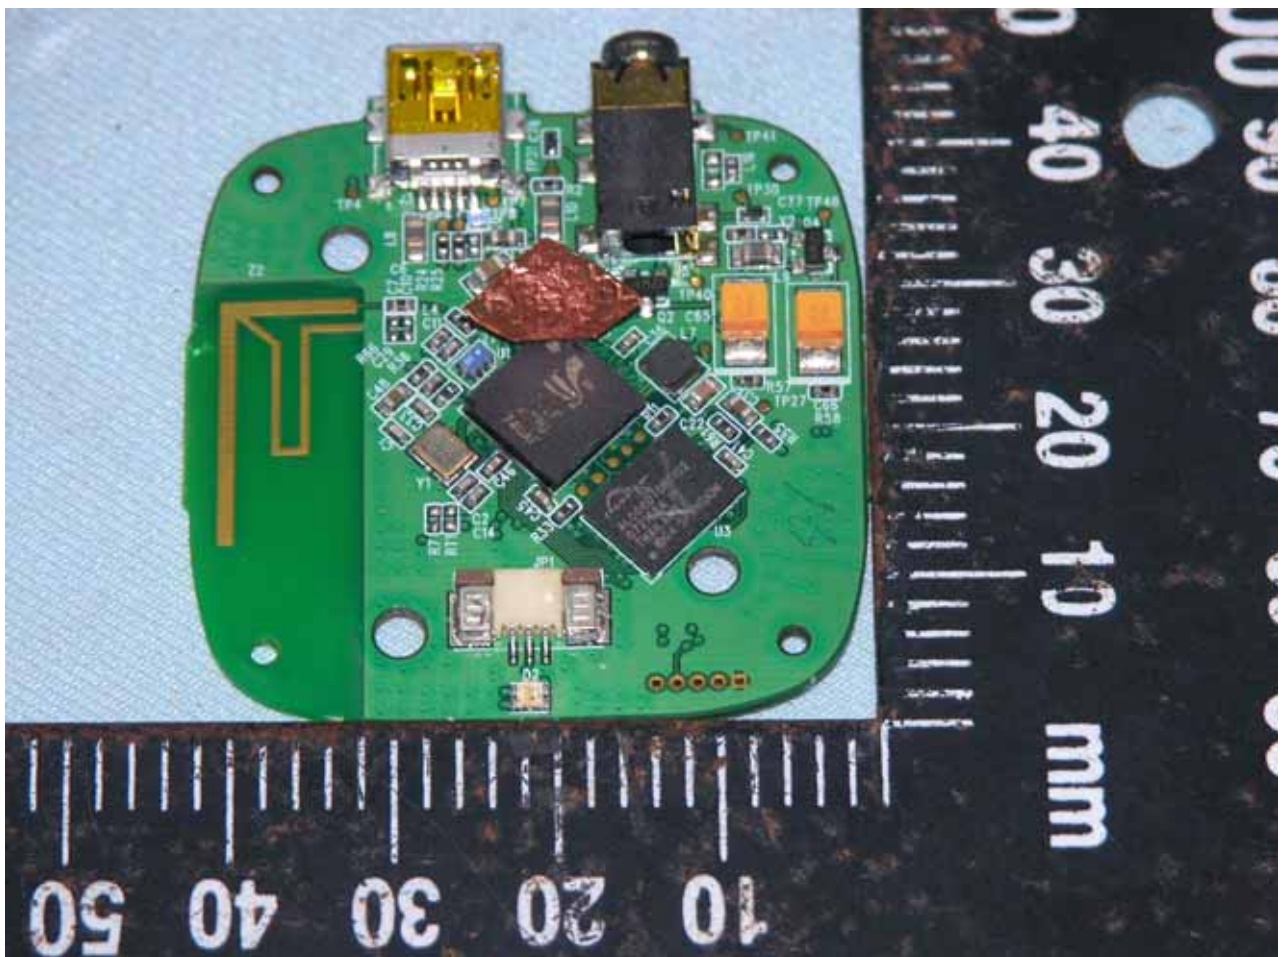

Internal Photo

Power Adapter Photo

Power Adapter Photo

MODEL 机型/機型: PSM05R-050CHW (R) P
 RIM PART NO. 机型/機型: ASY-07559-002
 INPUT 输入/輸入: (100 - 240Vc.a. 50-60Hz 0,15A) 10-20VA
 OUTPUT 输出/輸出: (5Vc.c. 0,5A) EFFICIENCY LEVEL ④