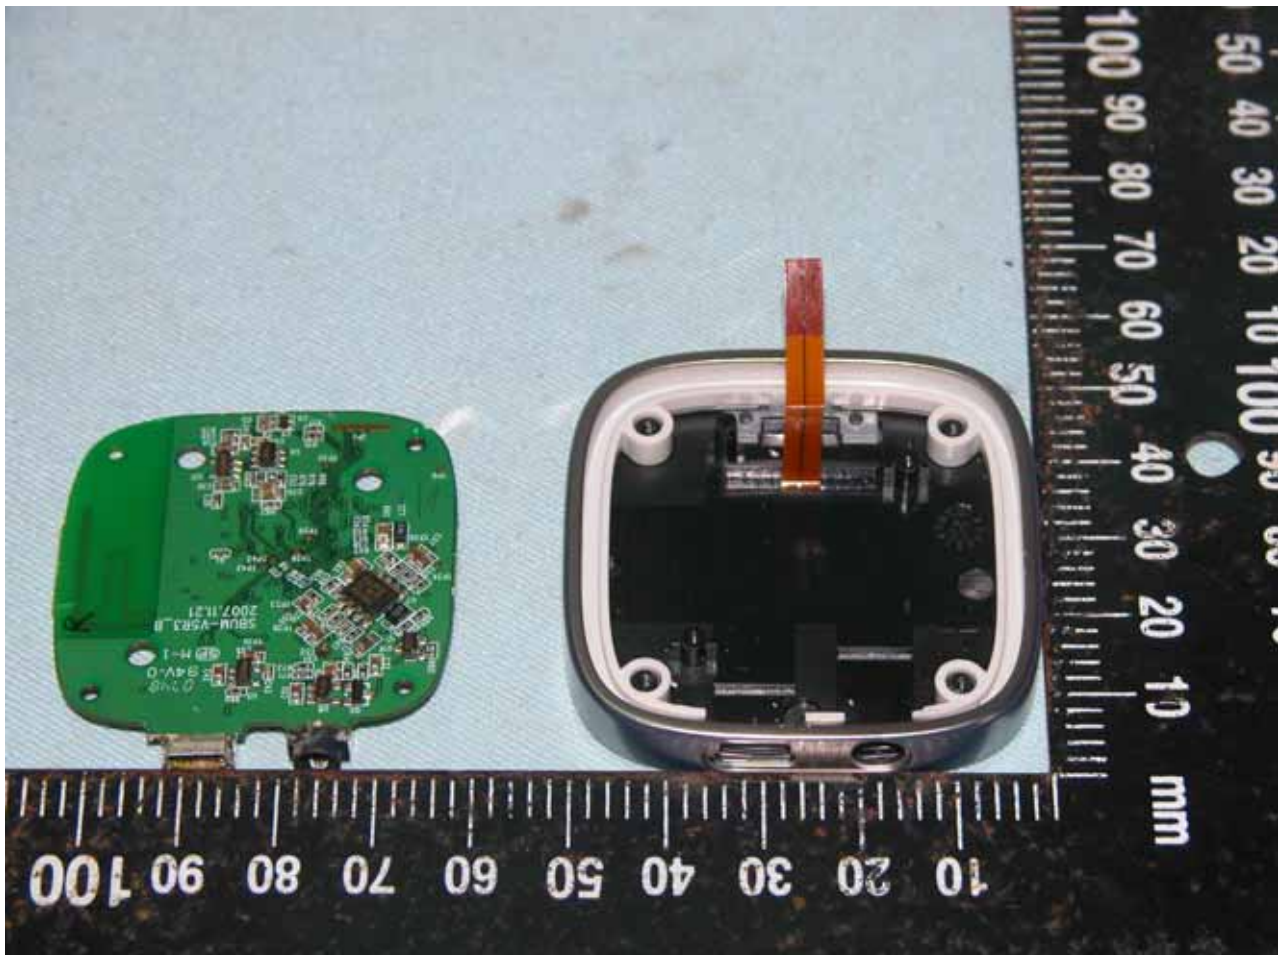

Internal Photo

Power Adapter Photo

Power Adapter Photo

MODEL 机型/機型: PSM05R-050CHW (R) P
 RIM PART NO. 机型/機型: ASY-07559-002
 INPUT 输入/輸入: (100 - 240Vc.a. 50-60Hz 0,15A) 10-20VA
 OUTPUT 输出/輸出: (5Vc.c. 0,5A) EFFICIENCY LEVEL ④