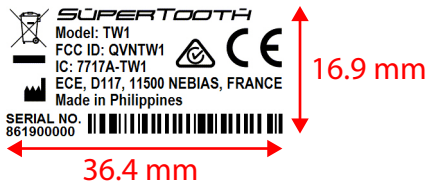

# TW1 LABEL BOTTOM

Label size: 36.4mm x 16.9mm

Label Position