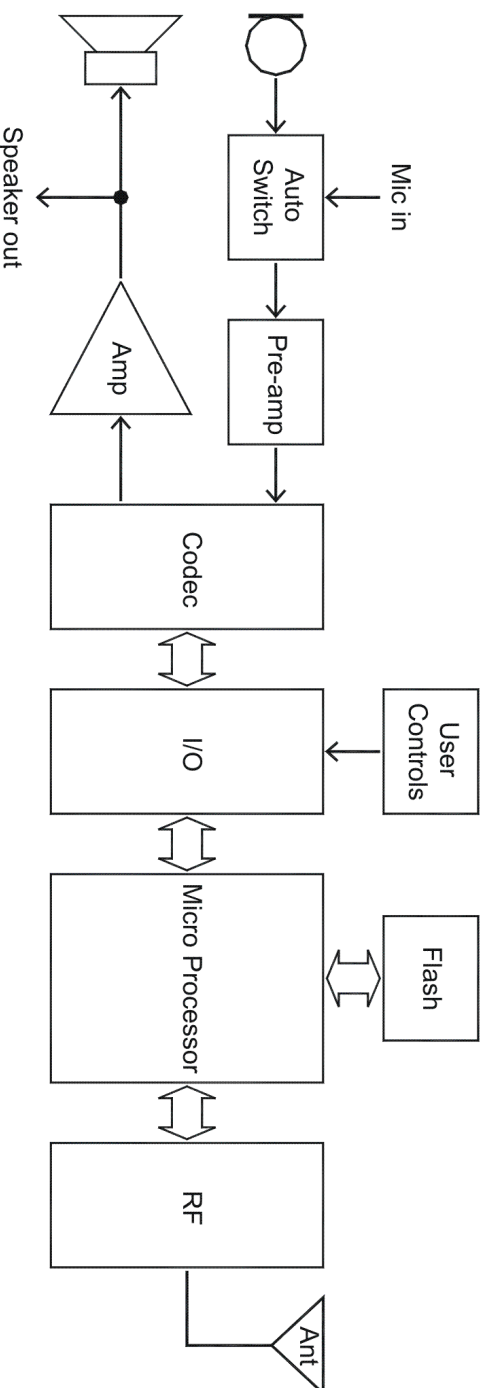

BTEAR BLOCK DIAGRAM

Company	: Euro-CB (PHILS.), Inc.
Model	: BTEAR
Prepared by	: Winston Yuliongslu
Date	: January 23, 2003
Approved by	: Mr. Alain Andreu
Signature	: