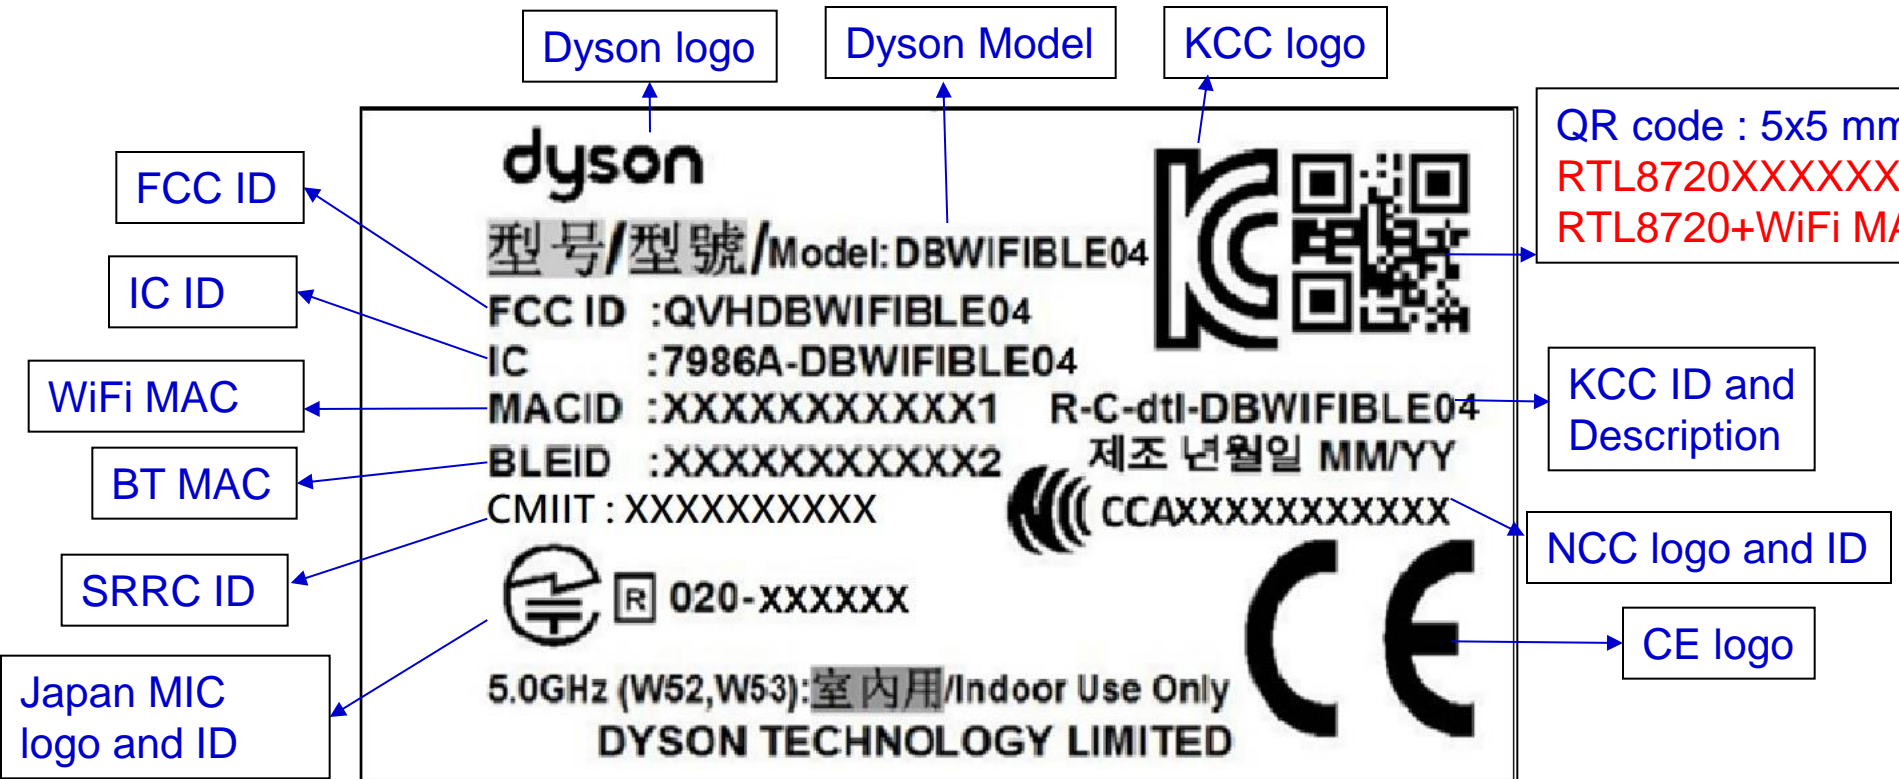

Label Demonstration

Label Size : 26.5 X 17.5 mm