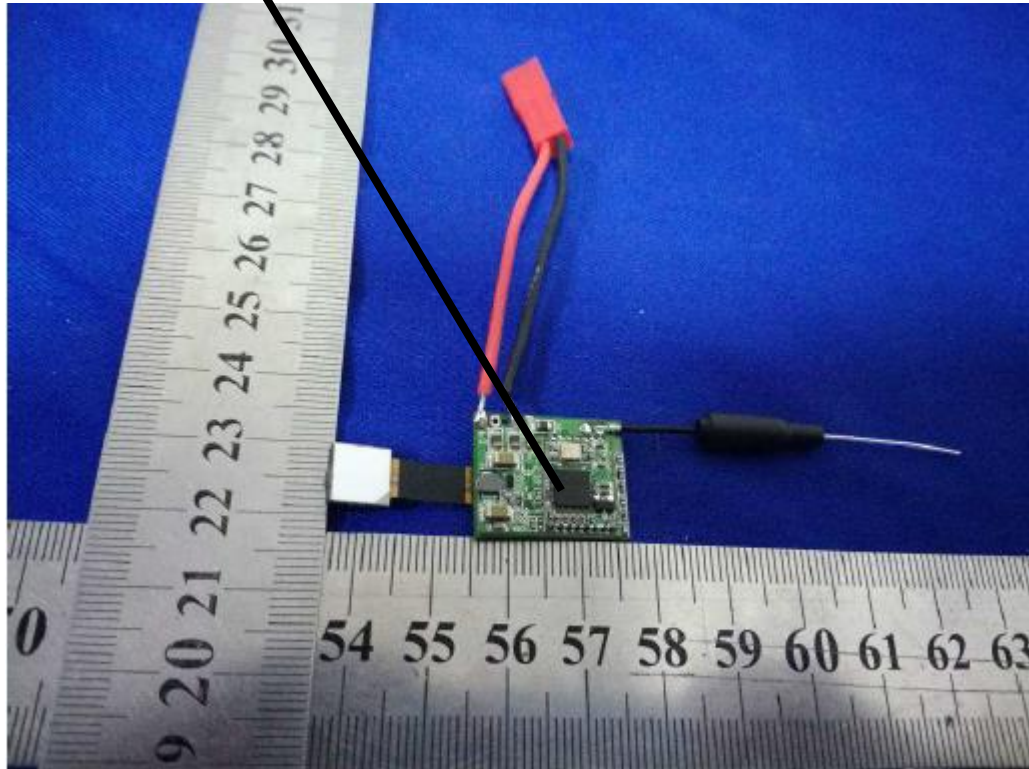

Label and Location

Model:LOG1612

FCC ID: QV7-LOG1612-JR

Label size: 5mm* 8mm

The label stamped to the equipment by permanent adhesive