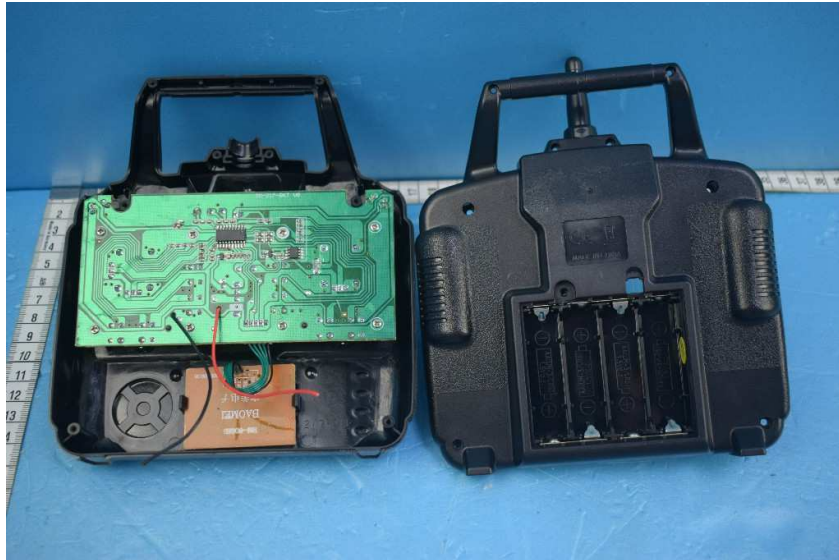

TEST REPORT NUMBER: (8521)211-0339(B)

Internal Photos of the EUT

View 1

View 2

TEST REPORT NUMBER: (8521)211-0339(B)

Internal Photos of the EUT

View 3