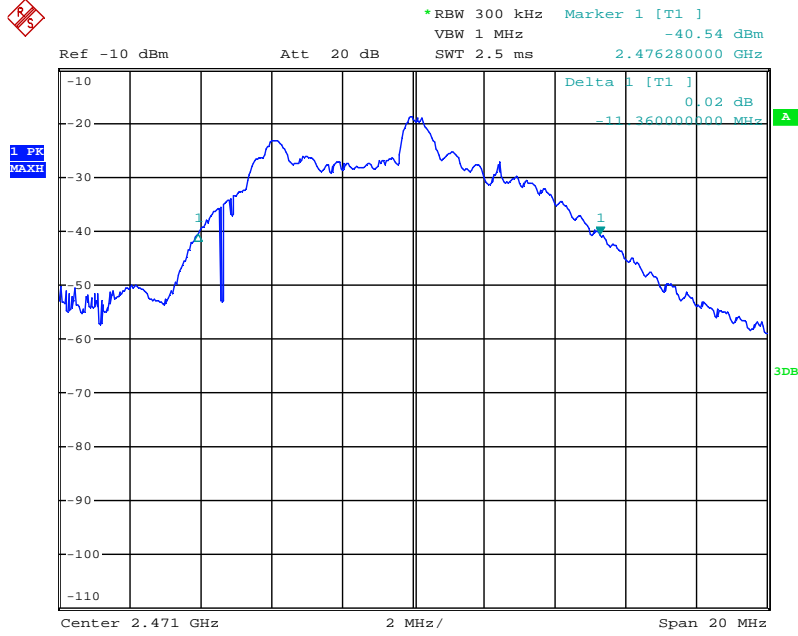

Appendix 1

Test Results

20dB Bandwidth

Tx frequency: 2411MHz

Date: 1.AUG.2019 10:09:57

Tx frequency: 2451MHz

Date: 1.AUG.2019 10:13:02

Tx frequency: 2471MHz