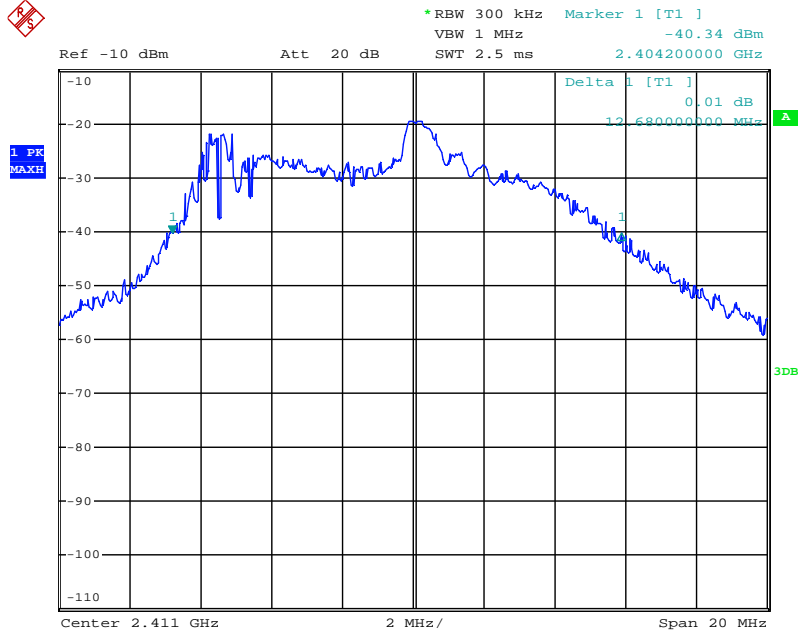

Appendix 1

Test Results

20dB Bandwidth

Tx frequency: 2411MHz

Date: 1.AUG.2019 10:09:57

Tx frequency: 2451MHz

Date: 1.AUG.2019 10:13:02

Tx frequency: 2471MHz