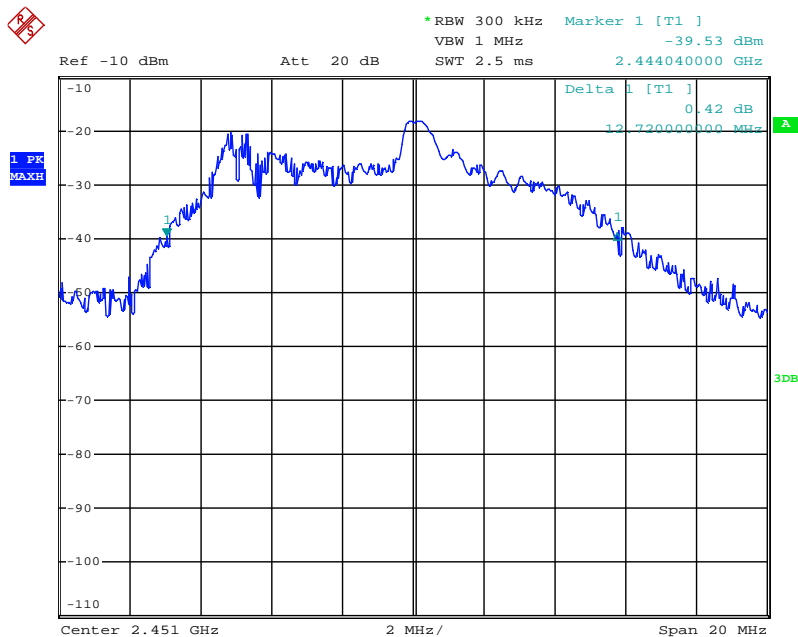

Appendix 1

Test Results

20dB Bandwidth

Tx frequency: 2411MHz

Date: 1.AUG.2019 10:09:57

Tx frequency: 2451MHz

Date: 1.AUG.2019 10:13:02

Tx frequency: 2471MHz