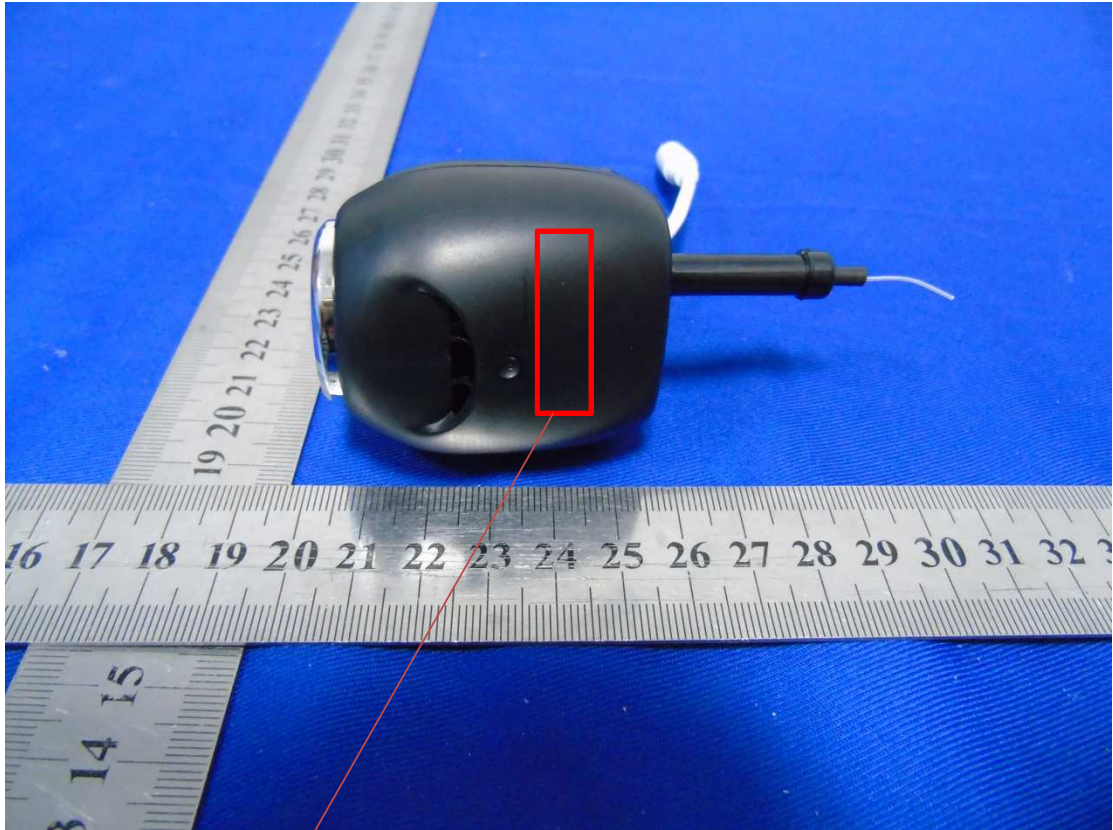

Label and Location

FCC ID:QV7-GC88752-11
Label size:8mm*22mm

The label stamped to the equipmet by permanent adhesive