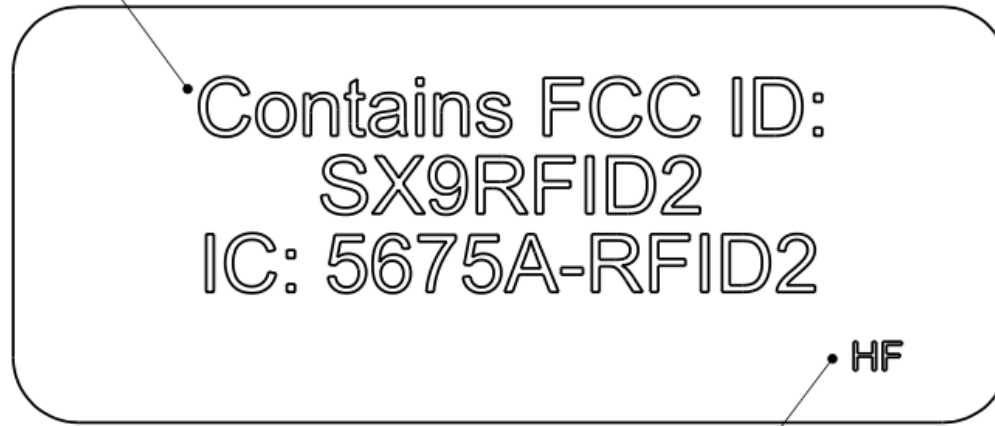

PRINT FCC ID AS SHOWN
APPROXIMATELY CENTERED
IN 8PT FONT
ARIAL OR OTHER APPROVED FONT

Contains FCC ID:
SX9RFID2
IC: 5675A-RFID2

HF

.797 REF

PRINT "HF"
LOWER RIGHT CORNER
IN 4 PT FONT

1.906 REF