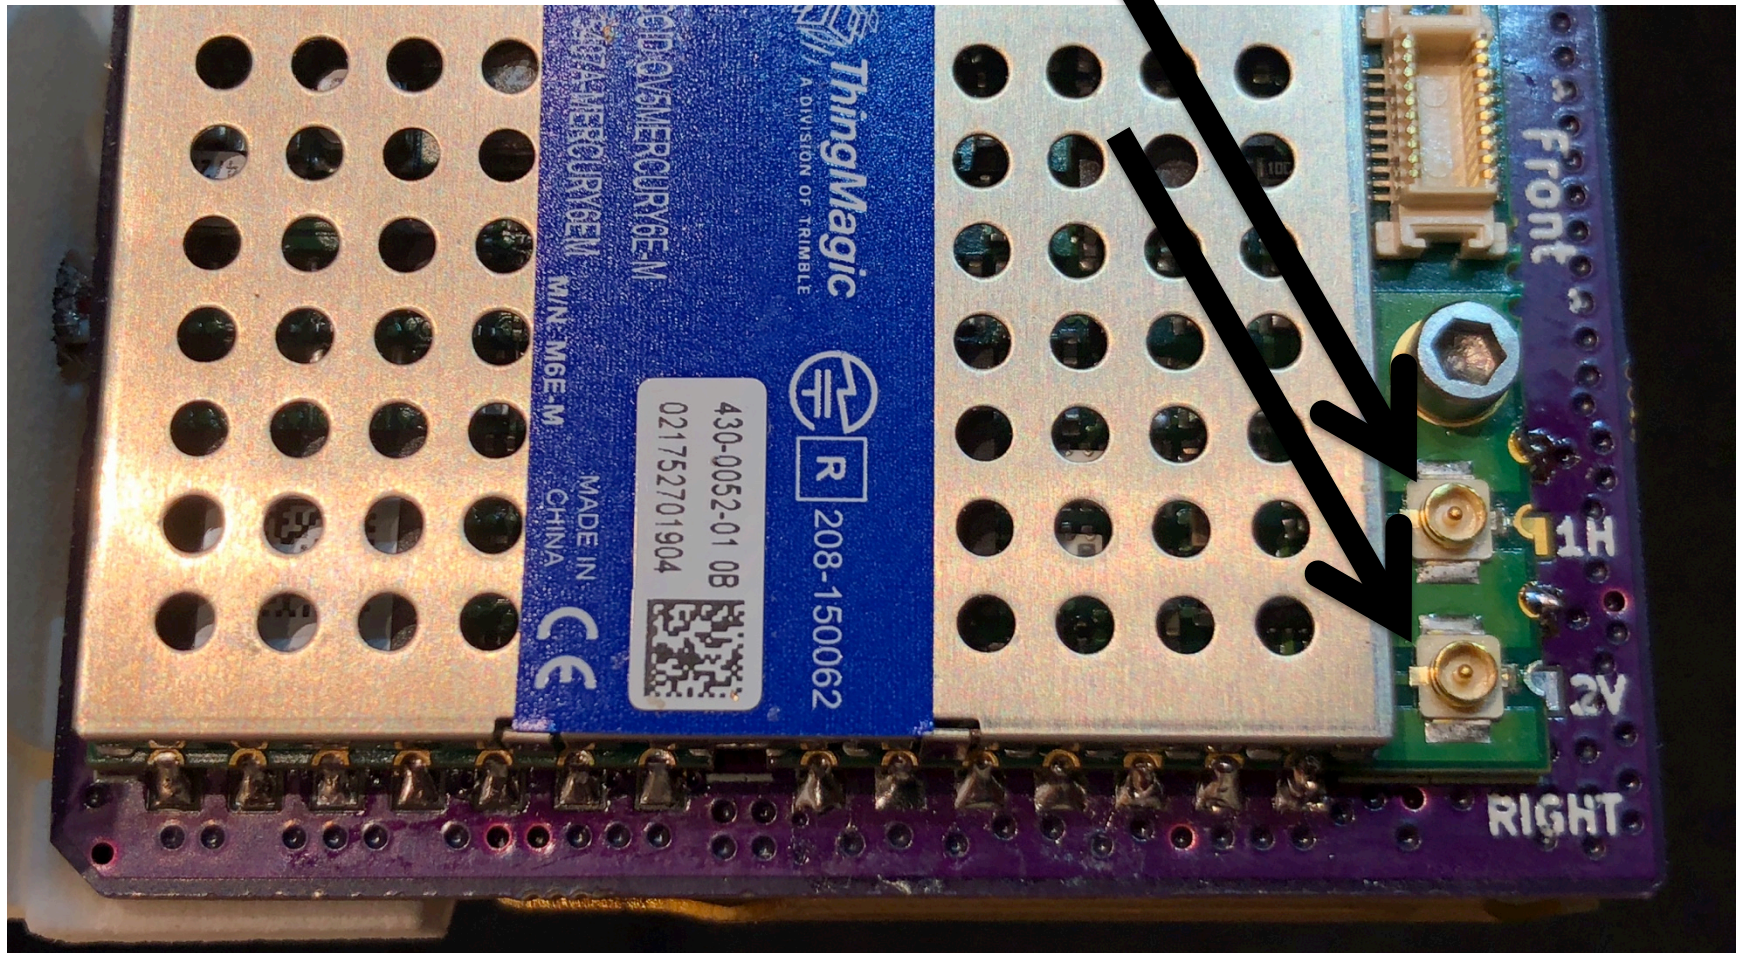

M6e-Micro U.FL. Connectors

USB Cable Termination

Antenna ports with U.FL cables

ADASA DLP915A1 Internal Photos

Antenna port cables mated

View from front

ADASA DLP915A1 Internal Photos