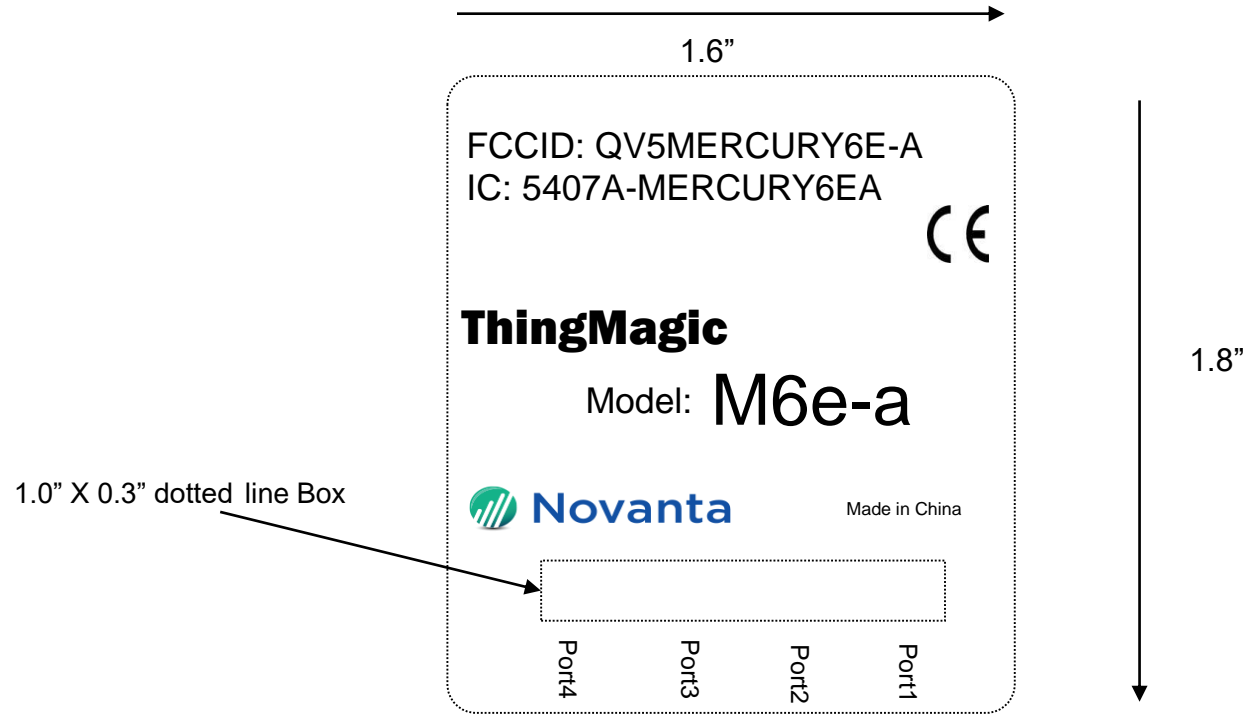

M6e Logo Label

Notes:

- Base Stock: White
- Laminate: 1mil Gloss Cap
- Ink Colors: Black/Blue/turquoise
- Finished Size:

ThingMagic M6e-A Logo Label

ThingMagic P/N : 250-0088-01
Revision: B
Date: 8/02/17