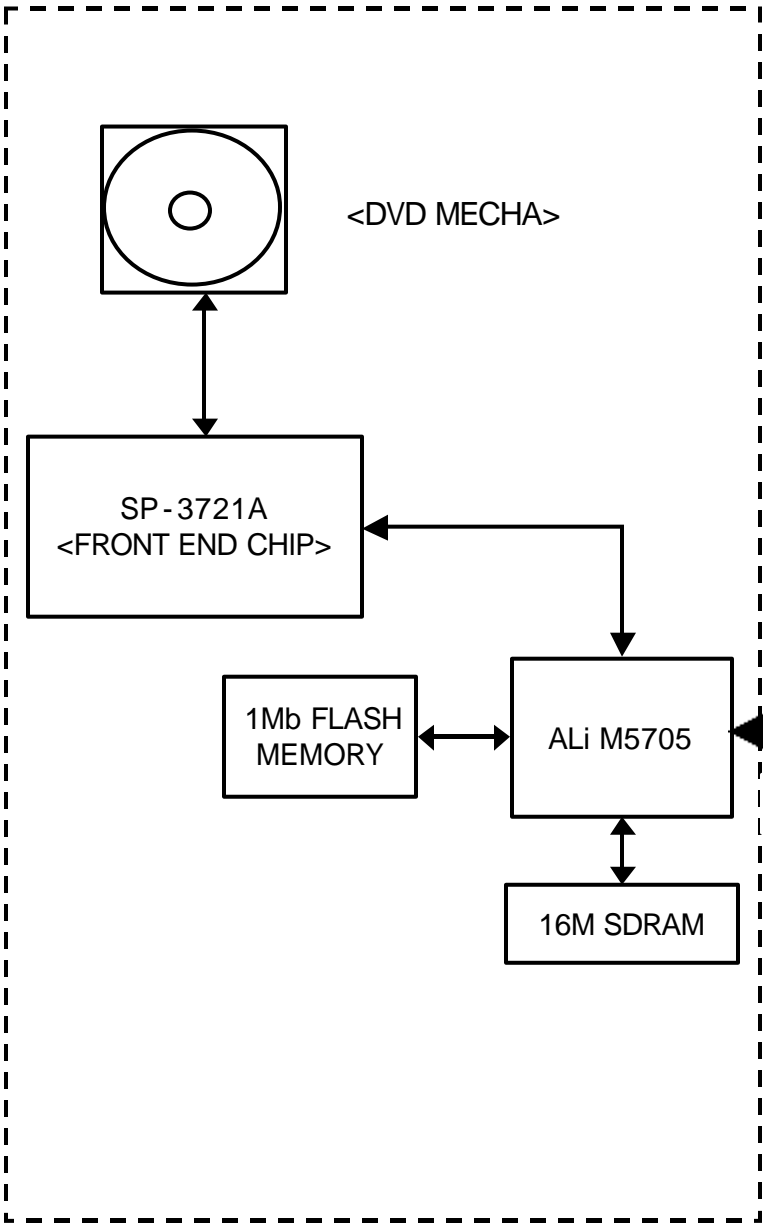

DA-150 BLOCK DIAGAM

FRONT END

BACK END

MONITOR

MONITOR

ACK LIGHT

—
R, B &
COMPOSITE VIDEO

▶ NEC MICOM

— ACC

— AUDIO OUT