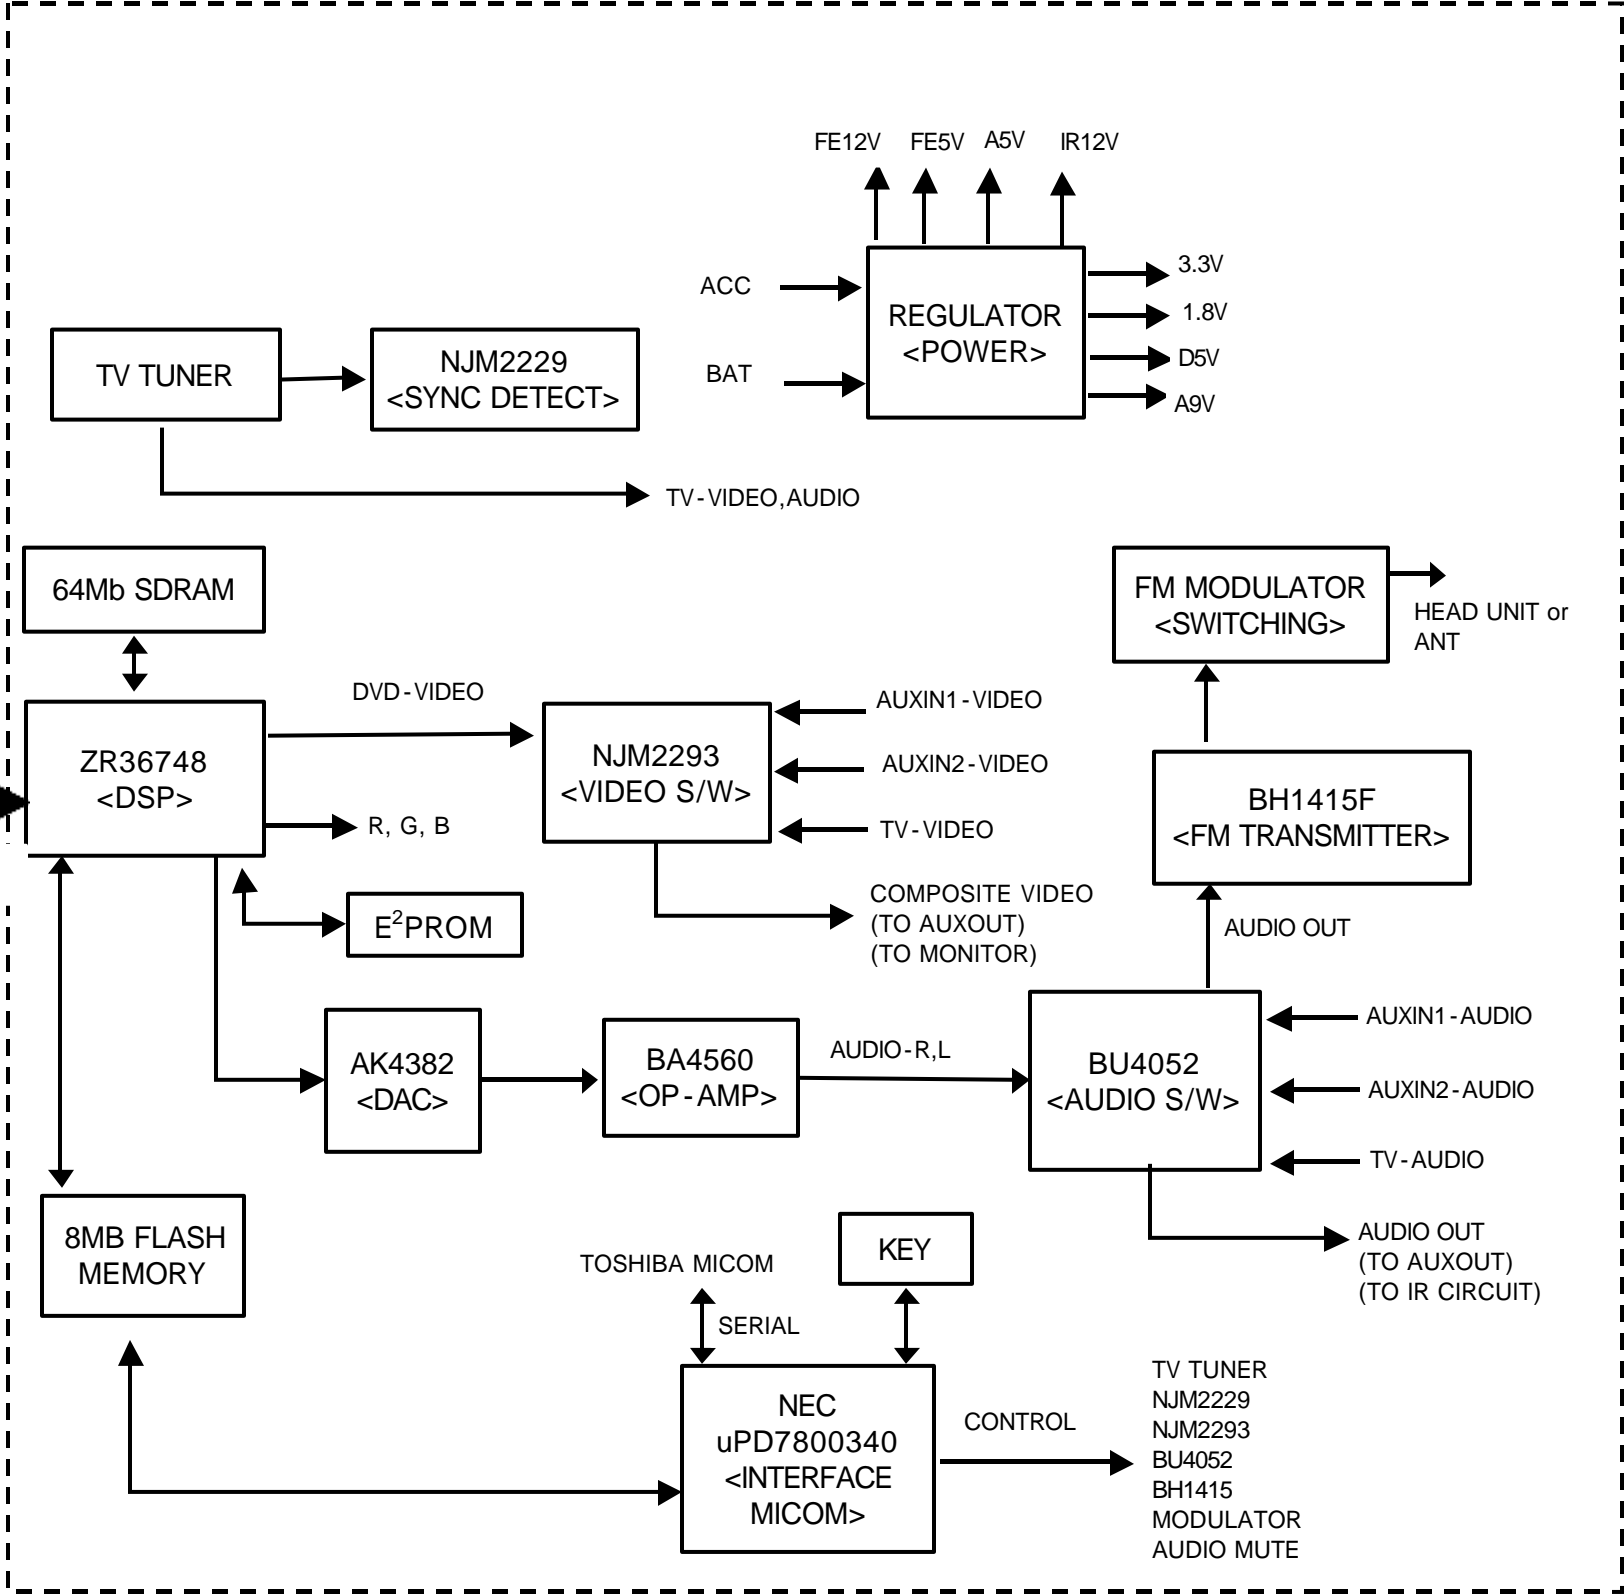

DA-150 BLOCK DIAGAM

FRONT END

BACK END

MONITOR

MONITOR

ACK LIGHT

—
R, B &
COMPOSITE VIDEO

▶ NEC MICOM

— ACC

— AUDIO OUT