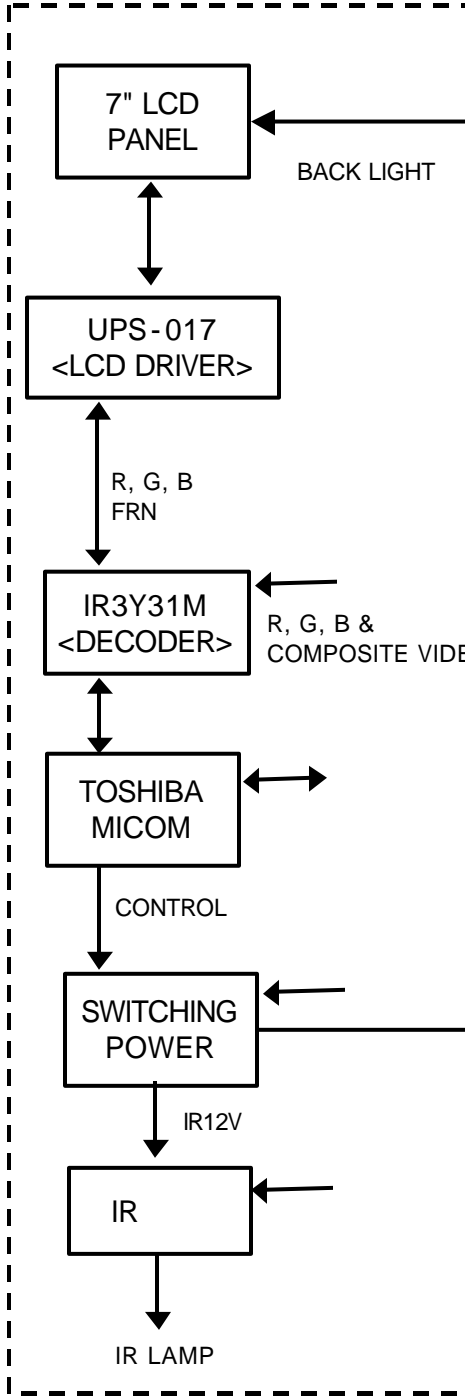

DA-150 BLOCK DIAGAM

FRONT END

BACK END

MONITOR

MONITOR

ACK LIGHT

—
R, B &
COMPOSITE VIDEO

▶ NEC MICOM

— ACC

— AUDIO OUT