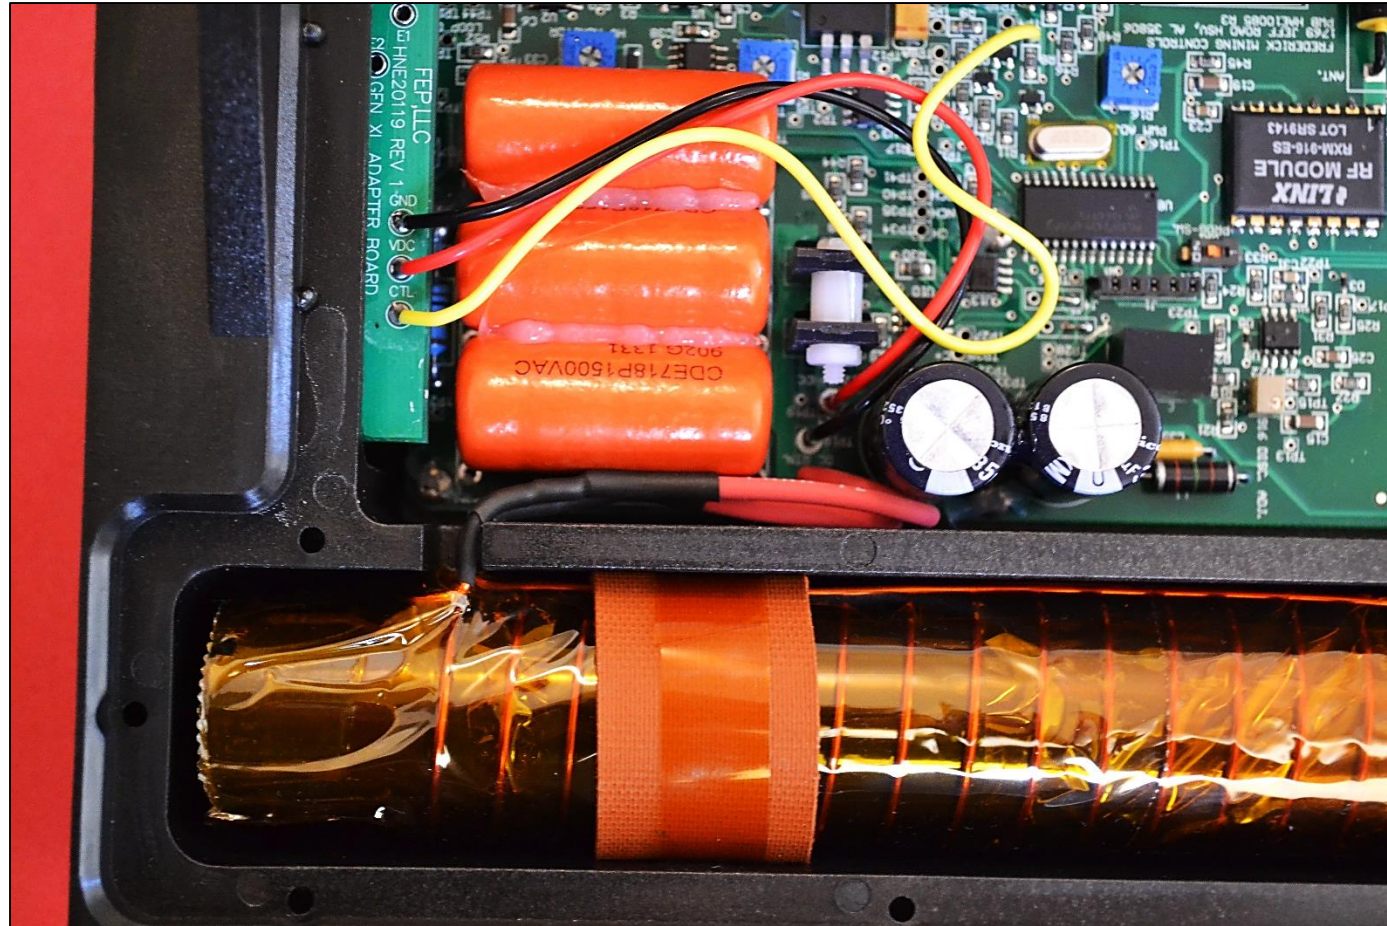

# Internal Photos for FCC/IC Certification

Magnetic Field XL Generator

Model: HN-MFG-XL

FCC: QUI-HN-MFG-XL

IC: 11625A-HNMFGXL

Magnetic Field Generator-Internal Photo  
Open Ferrite and Housing  
Circuitry and Wire/Inductor

# Internal Photos for FCC/IC Certification

Magnetic Field XL Generator

Model: HN-MFG-XL

FCC: QUI-HN-MFG-XL

IC: 11625A-HNMFGXL

Magnetic Field Generator-Internal Photo  
Open Ferrite and Housing  
Circuitry and Wire/Inductor (close-up)

# Internal Photos for FCC/IC Certification

Magnetic Field XL Generator

Model: HN-MFG-XL

FCC: QUI-HN-MFG-XL

IC: 11625A-HNMFGXL

Magnetic Field XL Generator-Internal Photo  
Adapter Board-Top View

Frederick Energy Products 1769 Jeff Rd. Huntsville, AL  
35806

# Internal Photos for FCC/IC Certification

Magnetic Field XL Generator

Model: HN-MFG-XL

FCC: QUI-HN-MFG-XL

IC: 11625A-HNMFGXL

Magnetic Field XL Generator-Internal Photo  
Adapter Board-Bottom View