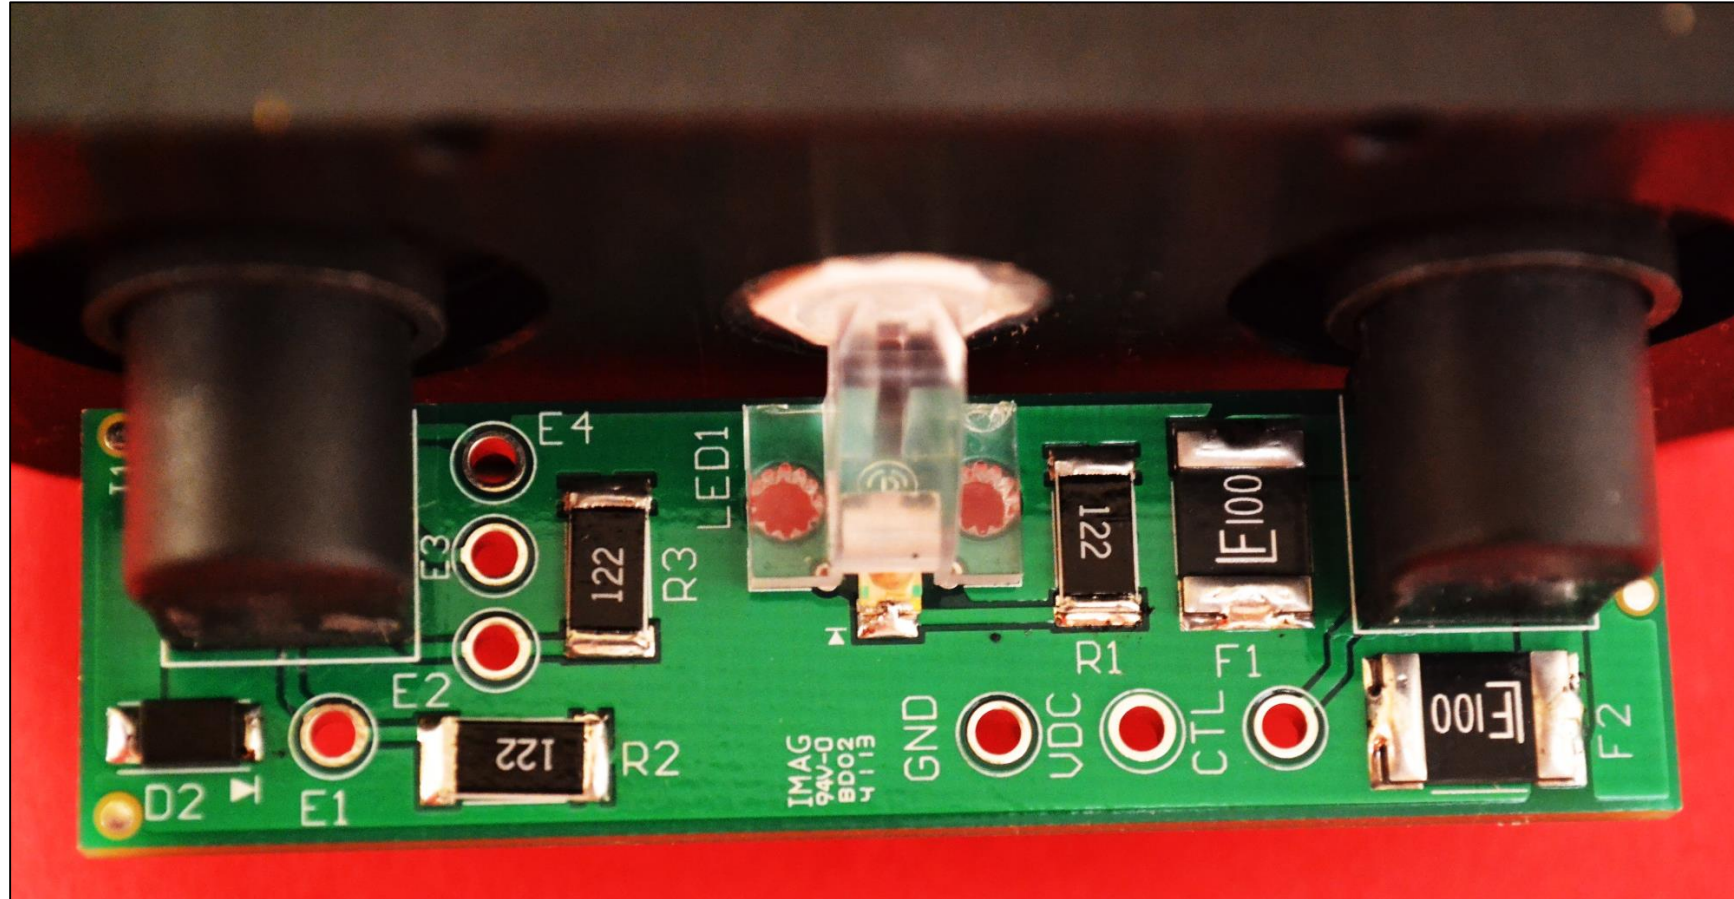

# Internal Photos for FCC/IC Certification

Magnetic Field XL Generator

Model: HN-MFG-XL

FCC: QUI-HN-MFG-XL

IC: 11625A-HNMFGXL

Magnetic Field Generator-Internal Photo  
Open Ferrite and Housing  
Circuitry and Wire/Inductor

# Internal Photos for FCC/IC Certification

Magnetic Field XL Generator

Model: HN-MFG-XL

FCC: QUI-HN-MFG-XL

IC: 11625A-HNMFGXL

Magnetic Field Generator-Internal Photo  
Open Ferrite and Housing  
Circuitry and Wire/Inductor (close-up)

# Internal Photos for FCC/IC Certification

Magnetic Field XL Generator

Model: HN-MFG-XL

FCC: QUI-HN-MFG-XL

IC: 11625A-HNMFGXL

Magnetic Field XL Generator-Internal Photo  
Adapter Board-Top View

Frederick Energy Products 1769 Jeff Rd. Huntsville, AL  
35806

# Internal Photos for FCC/IC Certification

Magnetic Field XL Generator

Model: HN-MFG-XL

FCC: QUI-HN-MFG-XL

IC: 11625A-HNMFGXL

Magnetic Field XL Generator-Internal Photo  
Adapter Board-Bottom View