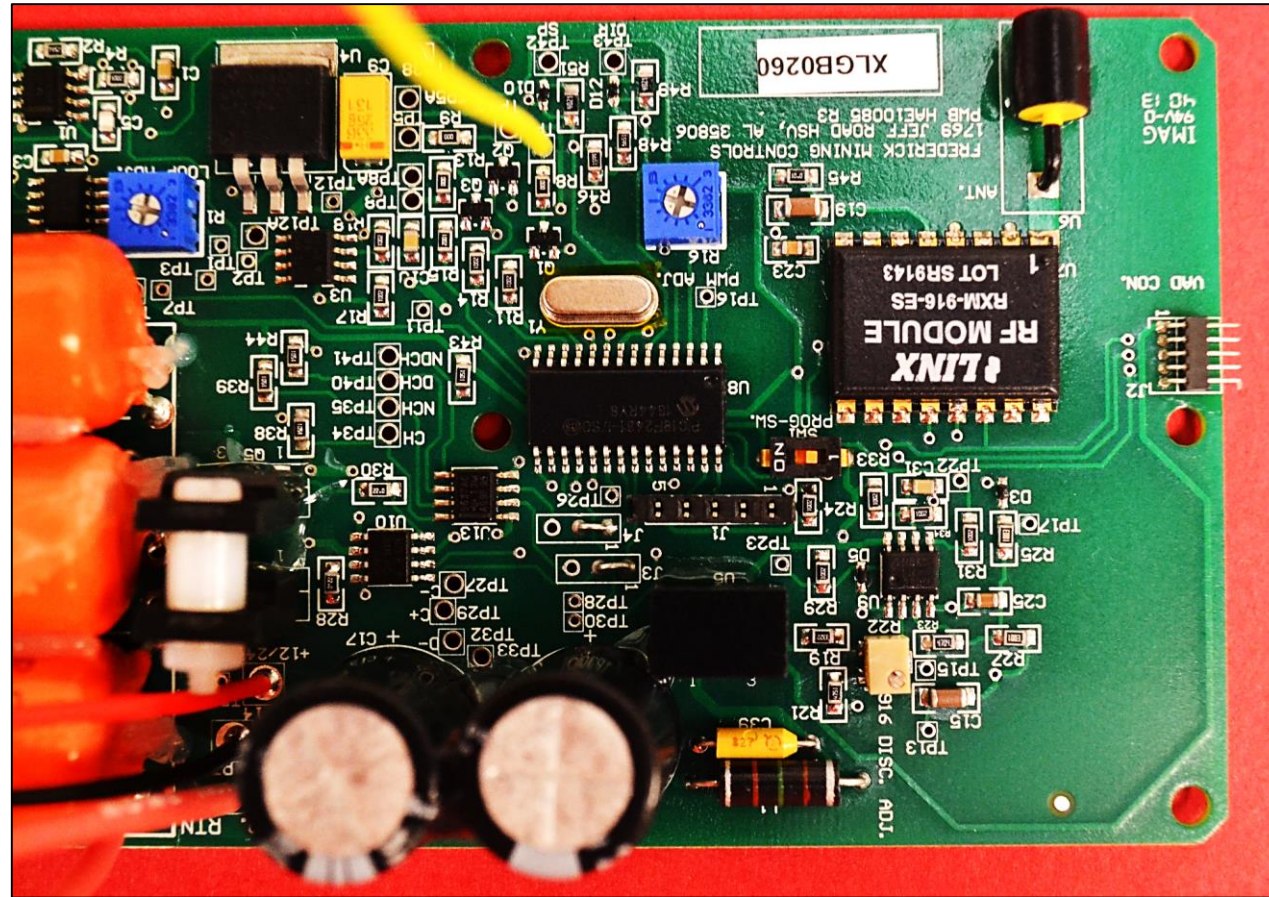

Internal Photos for FCC/IC Certification

Magnetic Field XL Generator

Model: HN-MFG-XL

FCC: QUI-HN-MFG-XL

IC: 11625A-HNMFGXL

Magnetic Field XL Generator-Internal Photo
XL Generator/Receiver Board-Top View (pt. 1)