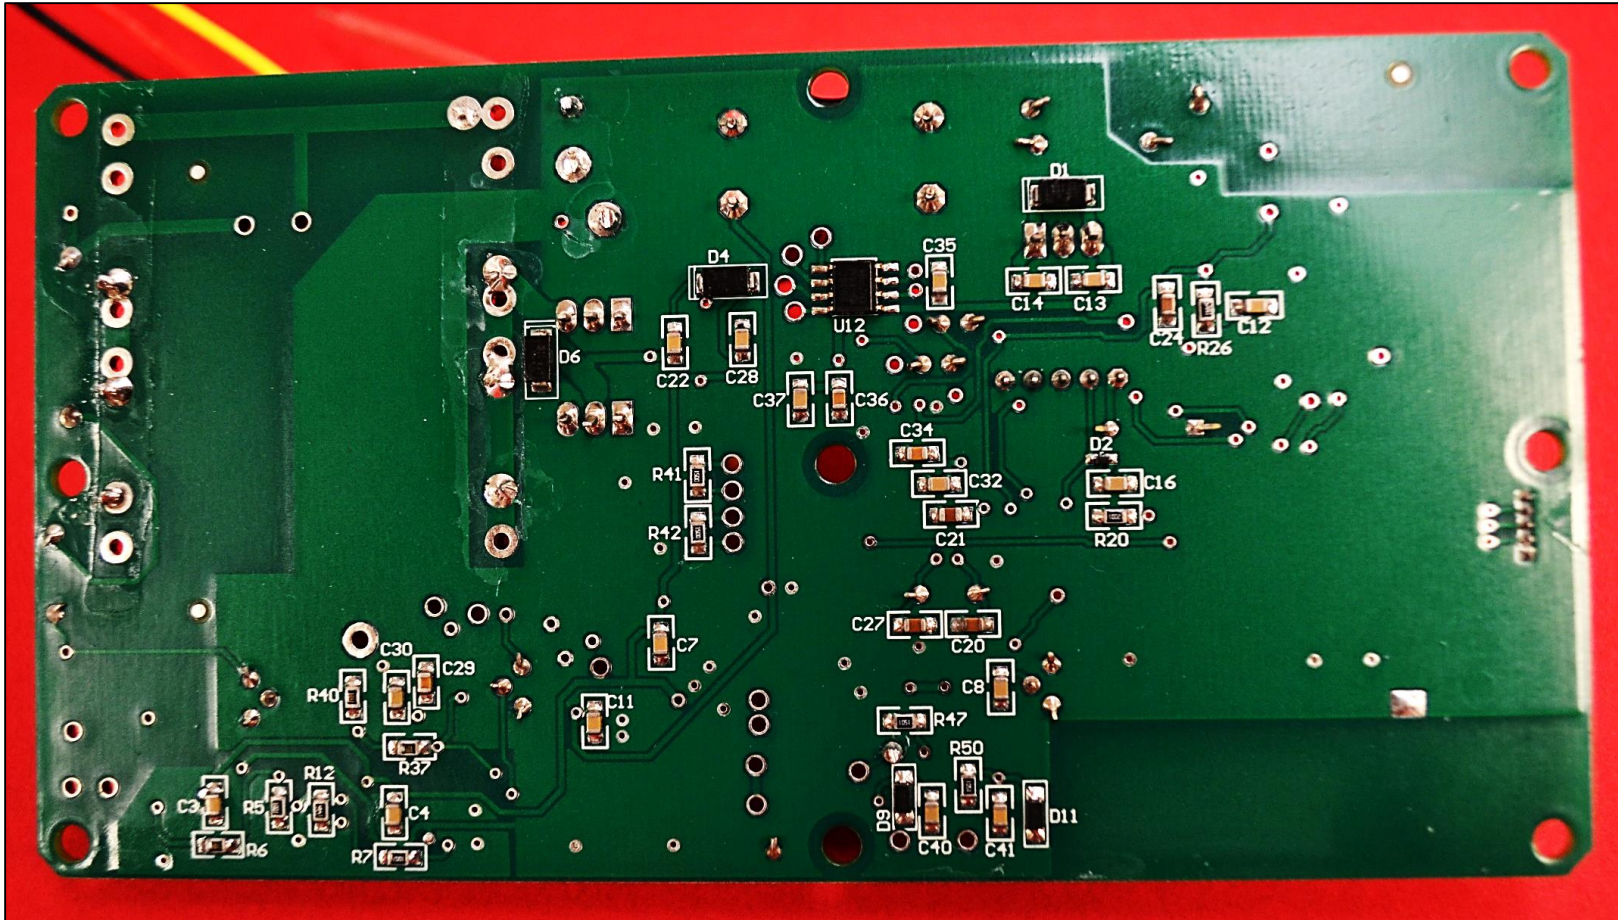

# Internal Photos for FCC/IC Certification

## Magnetic Field XL Generator

Model: HN-MFG-XL

FCC: QUI-HN-MFG-XL

IC: 11625A-HNMFGXL

Magnetic Field XL Generator-Internal Photo  
XL Generator/Receiver Board-Top View (pt. 2)

# Internal Photos for FCC/IC Certification

Magnetic Field XL Generator

Model: HN-MFG-XL

FCC: QUI-HN-MFG-XL

IC: 11625A-HNMFGXL

Magnetic Field XL Generator-Internal Photo  
XL Generator/Receiver Board-Bottom View