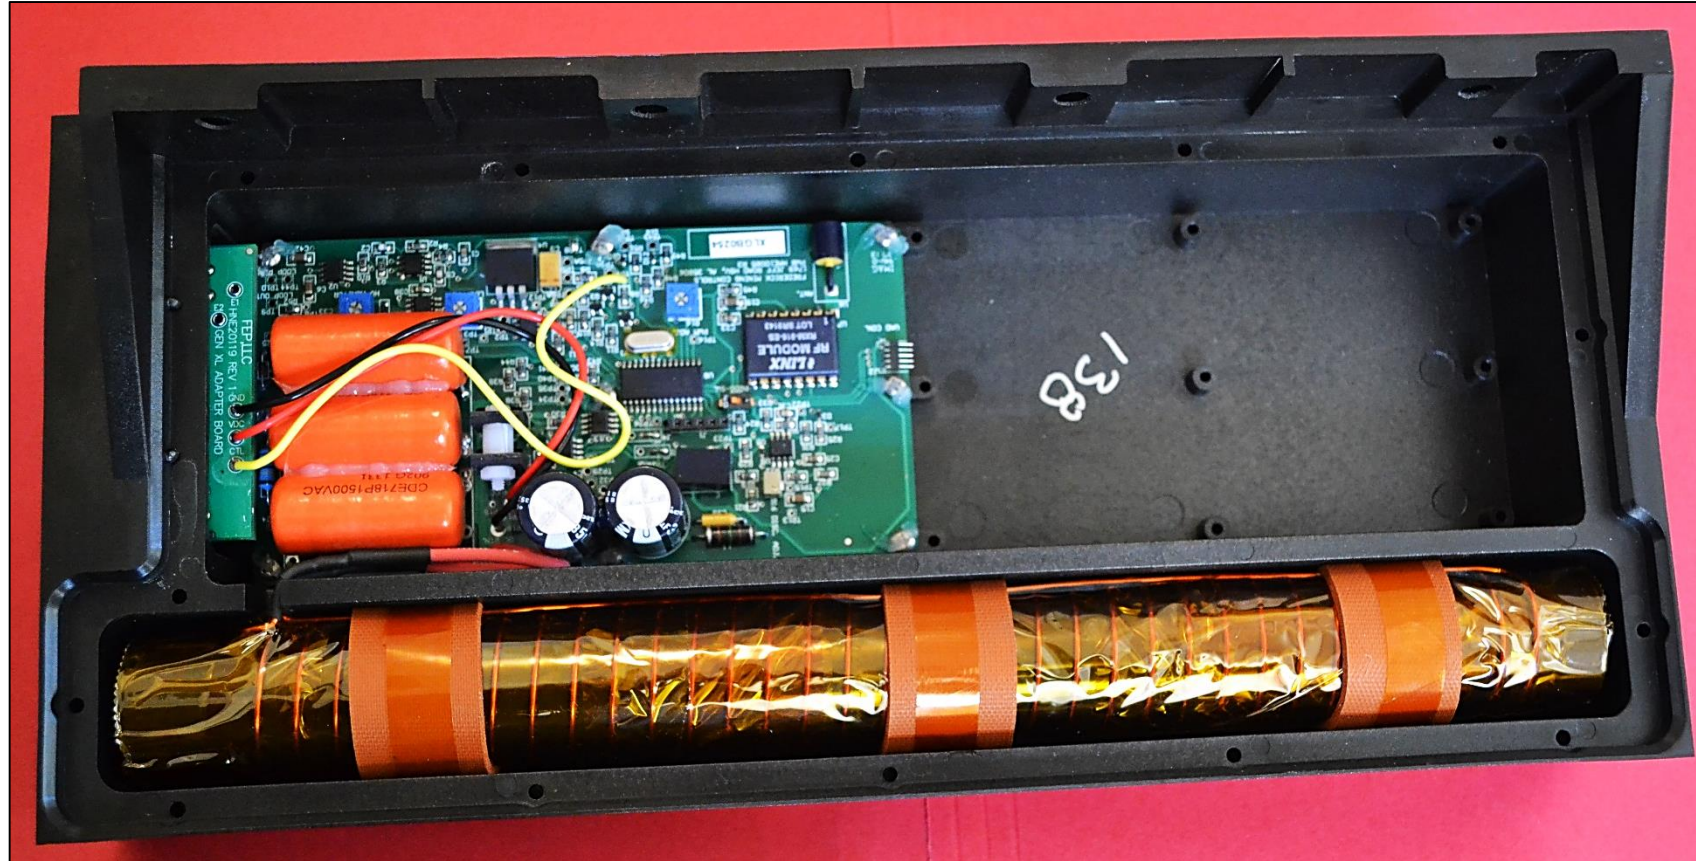

# Internal Photos for FCC/IC Certification

Magnetic Field XL Generator

Model: HN-MFG-XL

FCC: QUI-HN-MFG-XL

IC: 11625A-HNMFGXL

Magnetic Field Generator-Internal Photo  
Open Ferrite and Housing  
Circuitry and Wire/Inductor

# Internal Photos for FCC/IC Certification

Magnetic Field XL Generator

Model: HN-MFG-XL

FCC: QUI-HN-MFG-XL

IC: 11625A-HNMFGXL

Magnetic Field Generator-Internal Photo  
Open Ferrite and Housing  
Circuitry and Wire/Inductor (close-up)

# Internal Photos for FCC/IC Certification

Magnetic Field XL Generator

Model: HN-MFG-XL

FCC: QUI-HN-MFG-XL

IC: 11625A-HNMFGXL

Magnetic Field XL Generator-Internal Photo  
Adapter Board-Top View

Frederick Energy Products 1769 Jeff Rd. Huntsville, AL  
35806

# Internal Photos for FCC/IC Certification

Magnetic Field XL Generator

Model: HN-MFG-XL

FCC: QUI-HN-MFG-XL

IC: 11625A-HNMFGXL

Magnetic Field XL Generator-Internal Photo  
Adapter Board-Bottom View