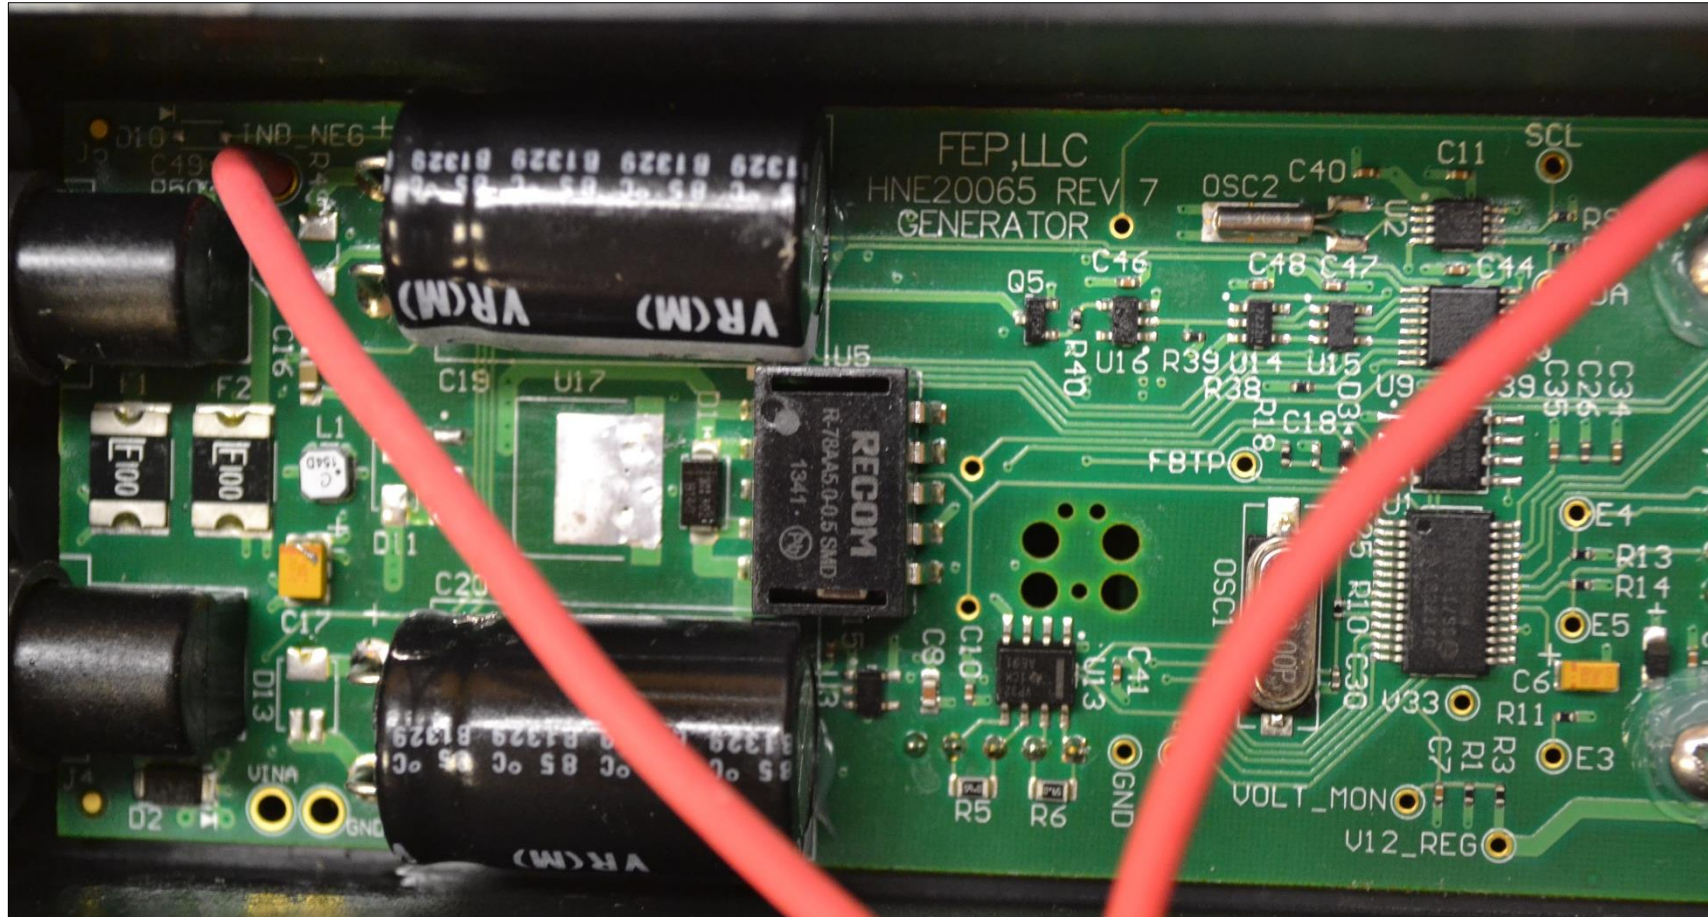

Internal Photos for FCC/IC Certification Magnetic Field Generator with CAM

Model: HN-MFG-C FCC: QUI-HN-MFG-C IC: 11625A-HNMFGWCA

Magnetic Field Generator w/ CAM -Internal Photo
Generator/Receiver Board-Top View (pt. 1)

Internal Photos for FCC/IC Certification

Magnetic Field Generator with CAM

Model: HN-MFG-C FCC: QUI-HN-MFG-C IC: 11625A-HNMFGWCA

Magnetic Field Generator w/ CAM -Internal Photo
Generator/Receiver Board-Top View (pt. 2)