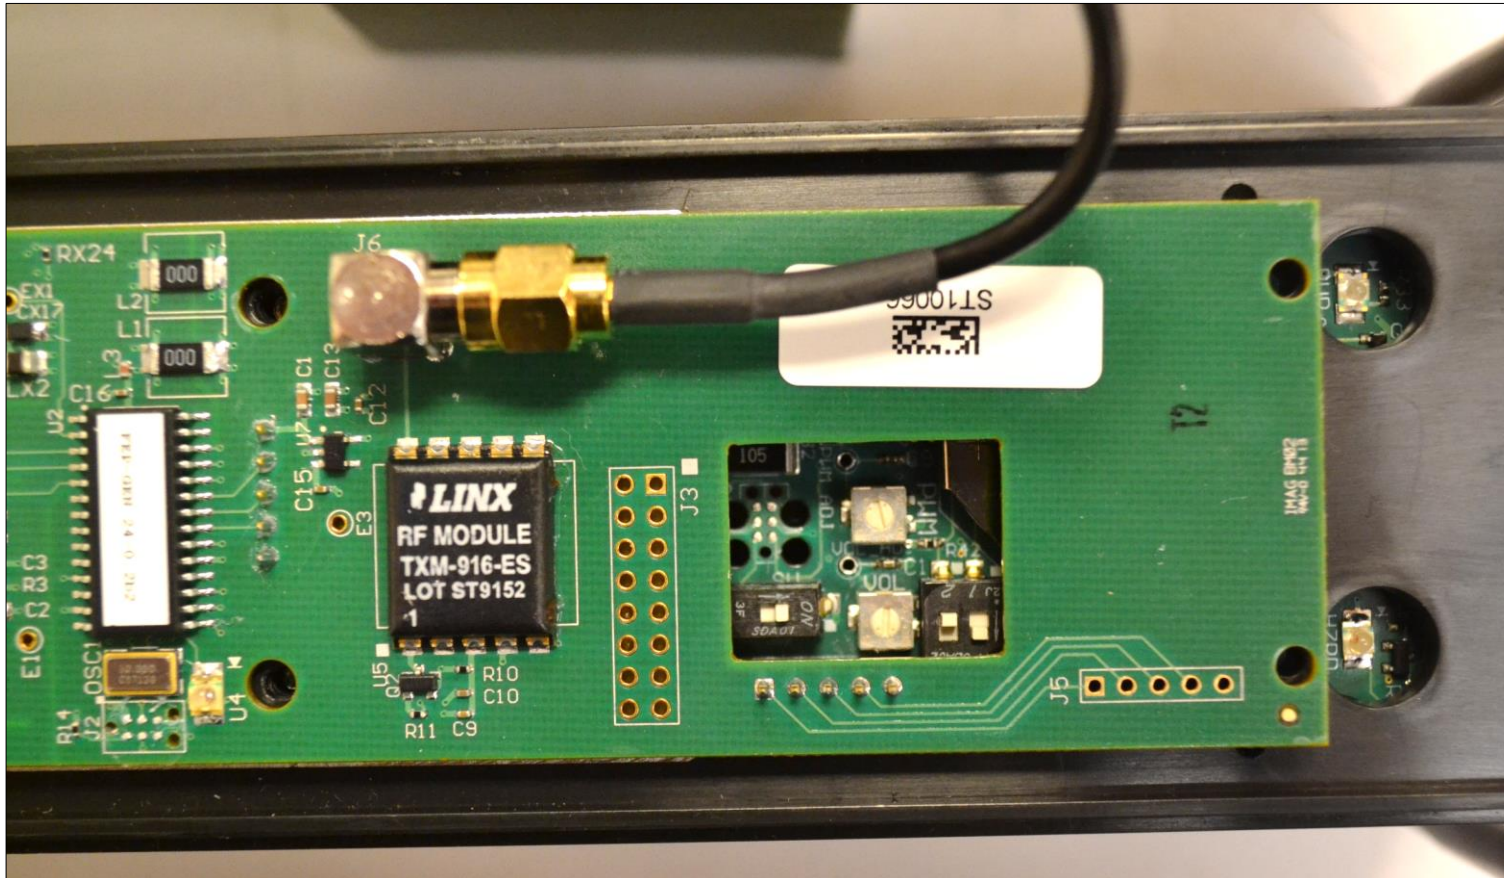

Internal Photos for FCC/IC Certification Magnetic Field Generator with CAM

Model: HN-MFG-C FCC: QUI-HN-MFG-C IC: 11625A-HNMFGWCA

Magnetic Field Generator w/ CAM -Internal Photo
Open Ferrite and Middle Housings
Circuitry and Wire/Inductor

Internal Photos for FCC/IC Certification Magnetic Field Generator with CAM

Model: HN-MFG-C FCC: QUI-HN-MFG-C IC: 11625A-HNMFGWCA

Magnetic Field Generator w/ CAM -Internal Photo
Open Label and Middle Housings
Circuitry and Wire/Ferrite Radiator

Internal Photos for FCC/IC Certification Magnetic Field Generator with CAM

Model: HN-MFG-C FCC: QUI-HN-MFG-C IC: 11625A-HNMFGWCA

Magnetic Field Generator w/ CAM-Internal Photos
Open Middle Housing
Collision Avoidance Module Board (pt. 1)

Internal Photos for FCC/IC Certification Magnetic Field Generator with CAM

Model: HN-MFG-C FCC: QUI-HN-MFG-C IC: 11625A-HNMFGWCA

Magnetic Field Generator w/ CAM-Internal Photos
Open Middle Housing
Collision Avoidance Module Board (pt. 2)