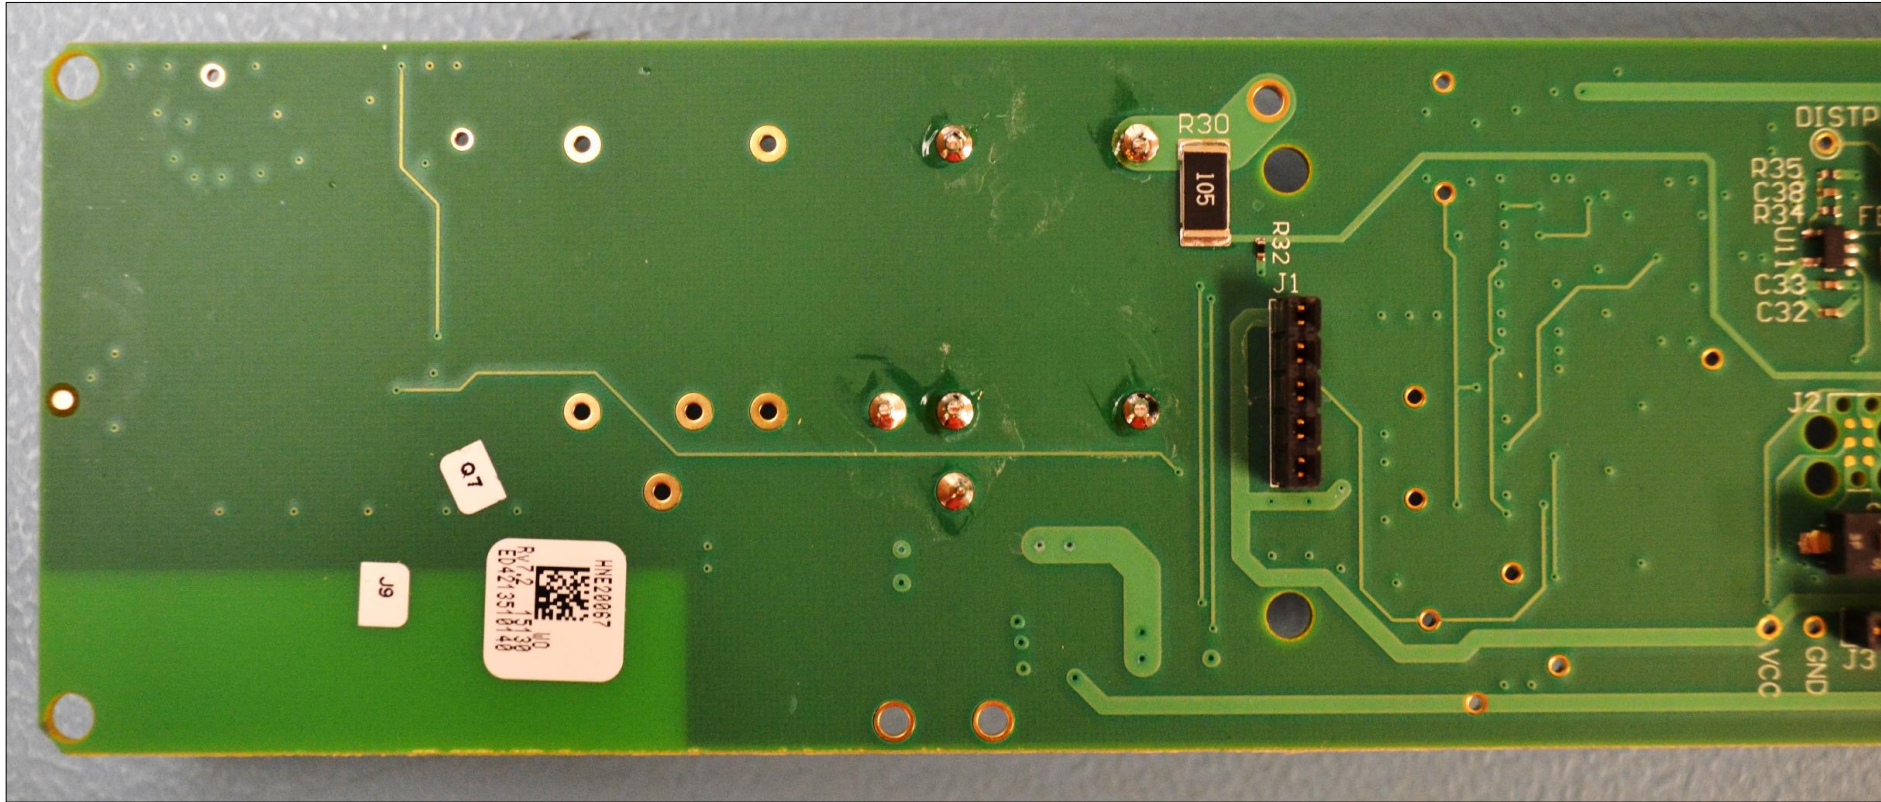

Internal Photos for FCC/IC Certification Magnetic Field Generator with CAM

Model: HN-MFG-C FCC: QUI-HN-MFG-C IC: 11625A-HNMFGWCA

Magnetic Field Generator w/ CAM -Internal Photo
Open Ferrite and Middle Housings
Circuitry and Wire/Inductor

Internal Photos for FCC/IC Certification Magnetic Field Generator with CAM

Model: HN-MFG-C FCC: QUI-HN-MFG-C IC: 11625A-HNMFGWCA

Magnetic Field Generator w/ CAM -Internal Photo
Generator/Receiver Board-Top View (pt. 1)

Internal Photos for FCC/IC Certification

Magnetic Field Generator with CAM

Model: HN-MFG-C FCC: QUI-HN-MFG-C IC: 11625A-HNMFGWCA

Magnetic Field Generator w/ CAM -Internal Photo
Generator/Receiver Board-Top View (pt. 2)

Internal Photos for FCC/IC Certification

Magnetic Field Generator with CAM

Model: HN-MFG-C FCC: QUI-HN-MFG-C IC: 11625A-HNMFGWCA

Magnetic Field Generator w/ CAM -Internal Photo
Generator/Receiver Board-Bottom View (pt. 1)