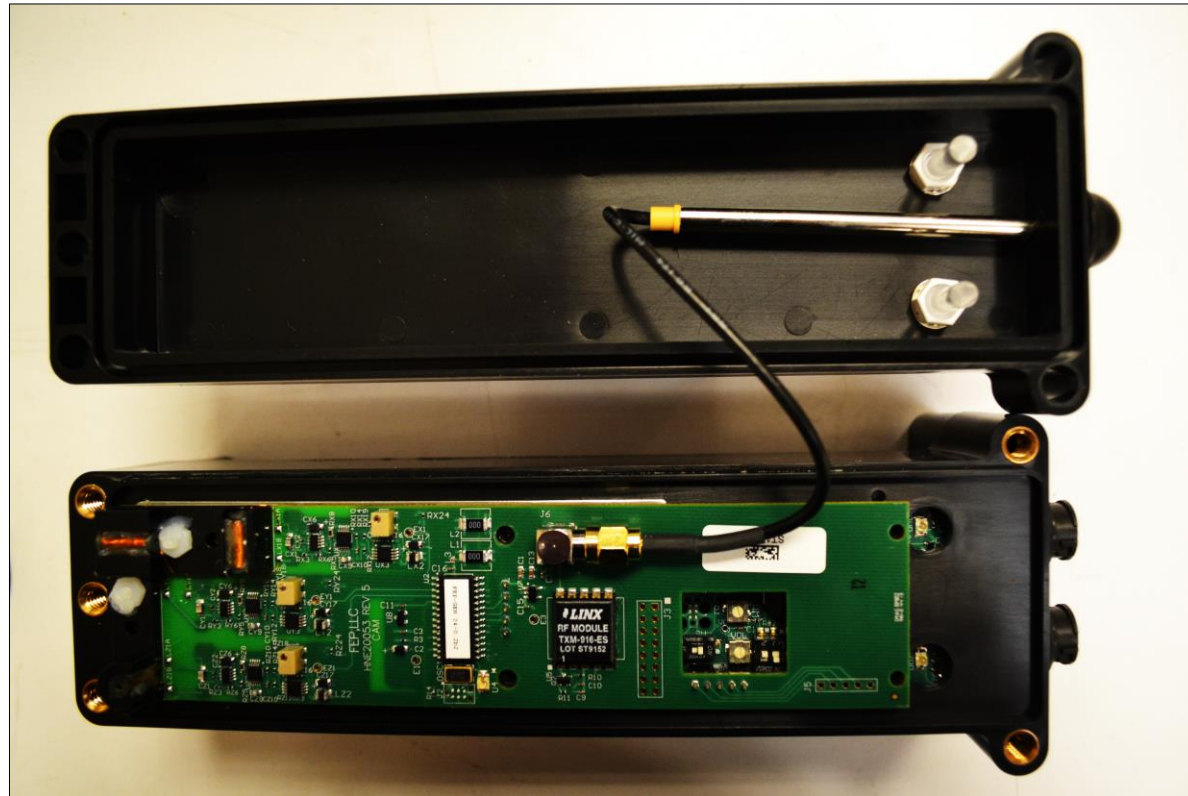

Internal Photos for FCC/IC Certification Magnetic Field Generator with CAM

Model: HN-MFG-C FCC: QUI-HN-MFG-C IC: 11625A-HNMFGWCA

Magnetic Field Generator w/ CAM -Internal Photo
Open Ferrite and Middle Housings
Circuitry and Wire/Inductor

Internal Photos for FCC/IC Certification Magnetic Field Generator with CAM

Model: HN-MFG-C FCC: QUI-HN-MFG-C IC: 11625A-HNMFGWCA

Magnetic Field Generator w/ CAM -Internal Photo
Open Label and Middle Housings
Circuitry and Wire/Ferrite Radiator

Internal Photos for FCC/IC Certification Magnetic Field Generator with CAM

Model: HN-MFG-C FCC: QUI-HN-MFG-C IC: 11625A-HNMFGWCA

Magnetic Field Generator w/ CAM-Internal Photos
Open Middle Housing
Collision Avoidance Module Board (pt. 1)

Internal Photos for FCC/IC Certification Magnetic Field Generator with CAM

Model: HN-MFG-C FCC: QUI-HN-MFG-C IC: 11625A-HNMFGWCA

Magnetic Field Generator w/ CAM-Internal Photos
Open Middle Housing
Collision Avoidance Module Board (pt. 2)