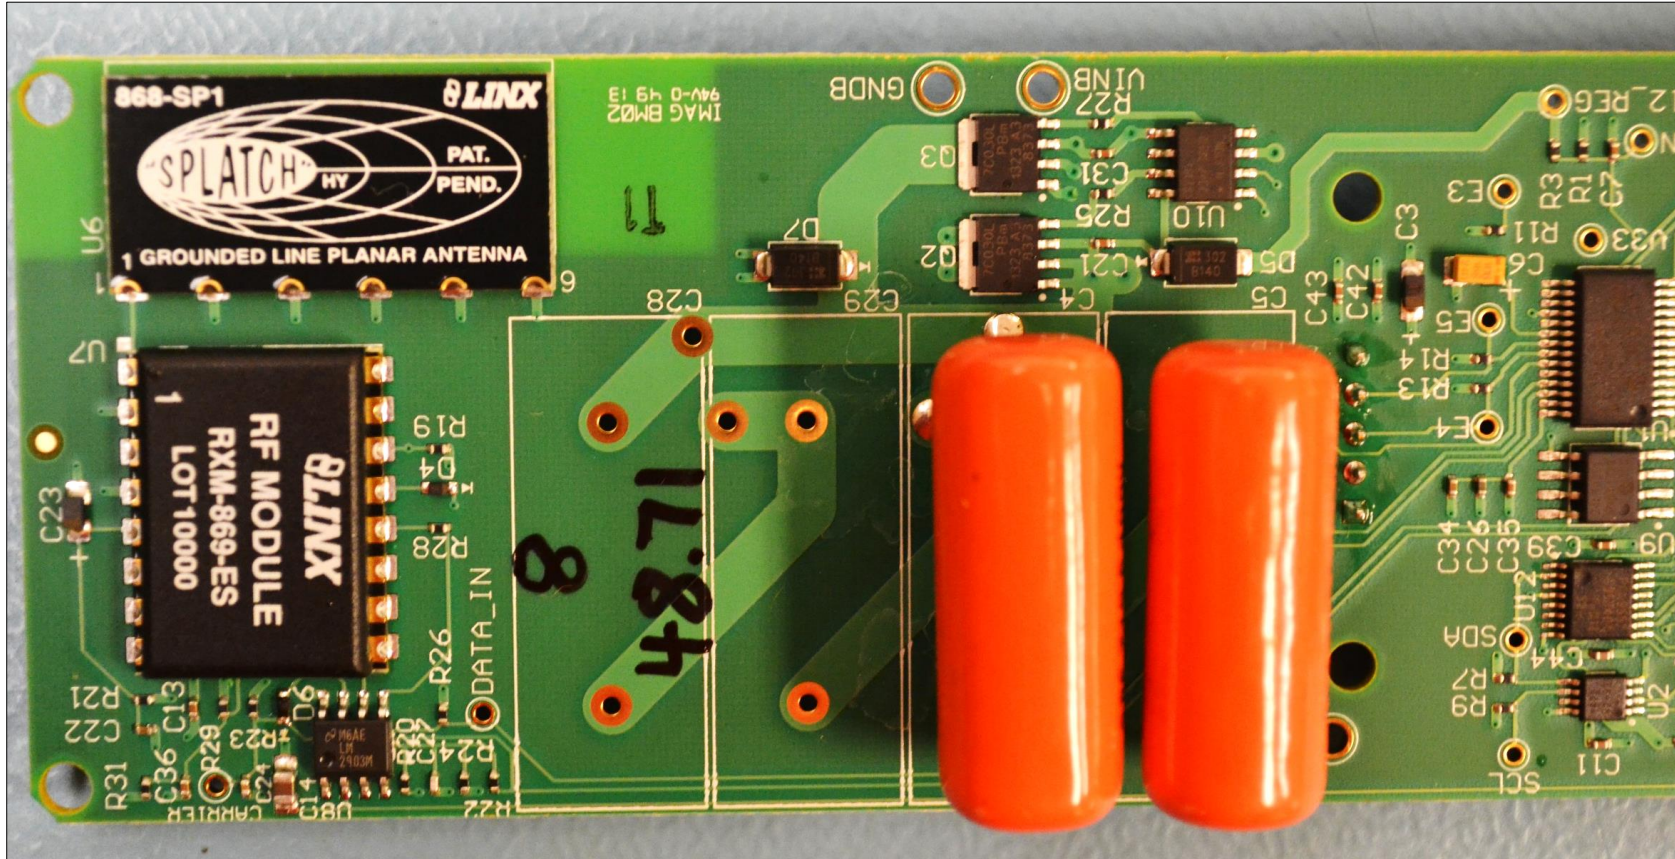

Internal Photos for FCC/IC Certification Magnetic Field Generator with CAM

Model: HN-MFG-C FCC: QUI-HN-MFG-C IC: 11625A-HNMFGWCA

Magnetic Field Generator w/ CAM -Internal Photo
Open Ferrite and Middle Housings
Circuitry and Wire/Inductor

Internal Photos for FCC/IC Certification Magnetic Field Generator with CAM

Model: HN-MFG-C FCC: QUI-HN-MFG-C IC: 11625A-HNMFGWCA

Magnetic Field Generator w/ CAM-Internal Photos
Open Middle Housing
Collision Avoidance Module Board (pt. 1)

Internal Photos for FCC/IC Certification Magnetic Field Generator with CAM

Model: HN-MFG-C FCC: QUI-HN-MFG-C IC: 11625A-HNMFGWCA

Magnetic Field Generator w/ CAM-Internal Photos
Open Middle Housing
Collision Avoidance Module Board (pt. 2)

Internal Photos for FCC/IC Certification Magnetic Field Generator with CAM

Model: HN-MFG-C FCC: QUI-HN-MFG-C IC: 11625A-HNMFGWCA

Magnetic Field Generator w/ CAM -Internal Photo
Generator/Receiver Board-Top View (pt. 1)