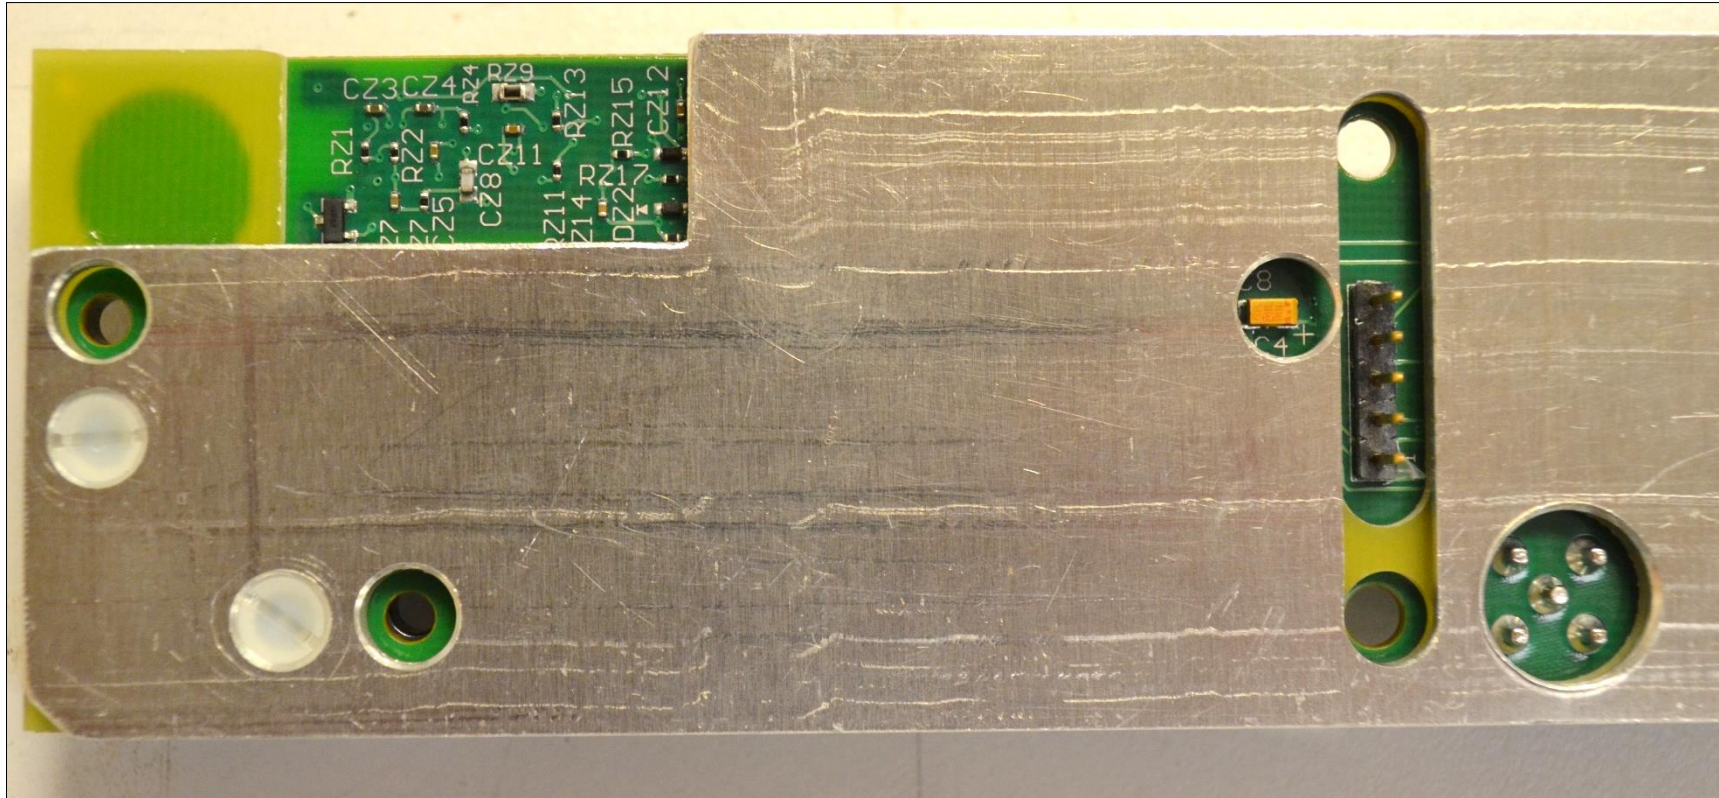

Internal Photos for FCC/IC Certification

Magnetic Field Generator with CAM

Model: HN-MFG-C FCC: QUI-HN-MFG-C IC: 11625A-HNMFGWCA

Magnetic Field Generator w/ CAM -Internal Photo
Generator/Receiver Board-Bottom View (pt. 1)

Internal Photos for FCC/IC Certification

Magnetic Field Generator with CAM

Model: HN-MFG-C FCC: QUI-HN-MFG-C IC: 11625A-HNMFGWCA

Magnetic Field Generator w/ CAM -Internal Photo
CAM Board-Bottom View (pt. 2-no spacer)

Internal Photos for FCC/IC Certification

Magnetic Field Generator with CAM

Model: HN-MFG-C FCC: QUI-HN-MFG-C IC: 11625A-HNMFGWCA

Magnetic Field Generator w/ CAM -Internal Photo
CAM Board-Bottom View (pt. 1-with spacer)