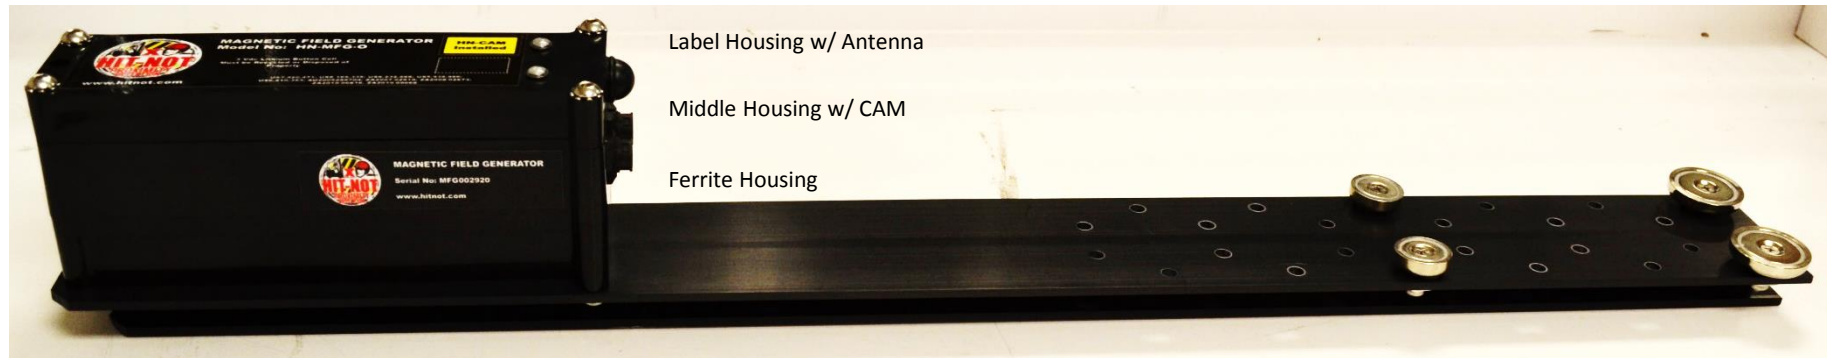

External Photos for FCC/IC Certification

Magnetic Field Generator with CAM

Model: HN-MFG-C

FCC: QUI-HN-MFG-C

IC: 11625A-HNMFGWCA

Magnetic Field Generator w/ CAM consists of the following sections:

1. Label (CAM) Housing
2. Middle Housing
3. Ferrite Housing
4. Mounting Arm

Label Housing w/ Antenna

Middle Housing w/ CAM

Ferrite Housing

Mounting Arm w/ Magnets

External Photos for FCC/IC Certification
Magnetic Field Generator with CAM

Model: HN-MFG-C FCC: QUI-HN-MFG-C IC: 11625A-HNMFGWCA

Magnetic Field Generator w/ CAM -External Photo
Label Side with Mounting Arm

External Photos for FCC/IC Certification
Magnetic Field Generator with CAM

Model: HN-MFG-C FCC: QUI-HN-MFG-C IC: 11625A-HNMFGWCA

Magnetic Field Generator w/ CAM -External Photo
Ferrite Side with Mounting Arm

External Photos for FCC/IC Certification

Magnetic Field Generator with CAM

Model: HN-MFG-C FCC: QUI-HN-MFG-C IC: 11625A-HNMFGWCA