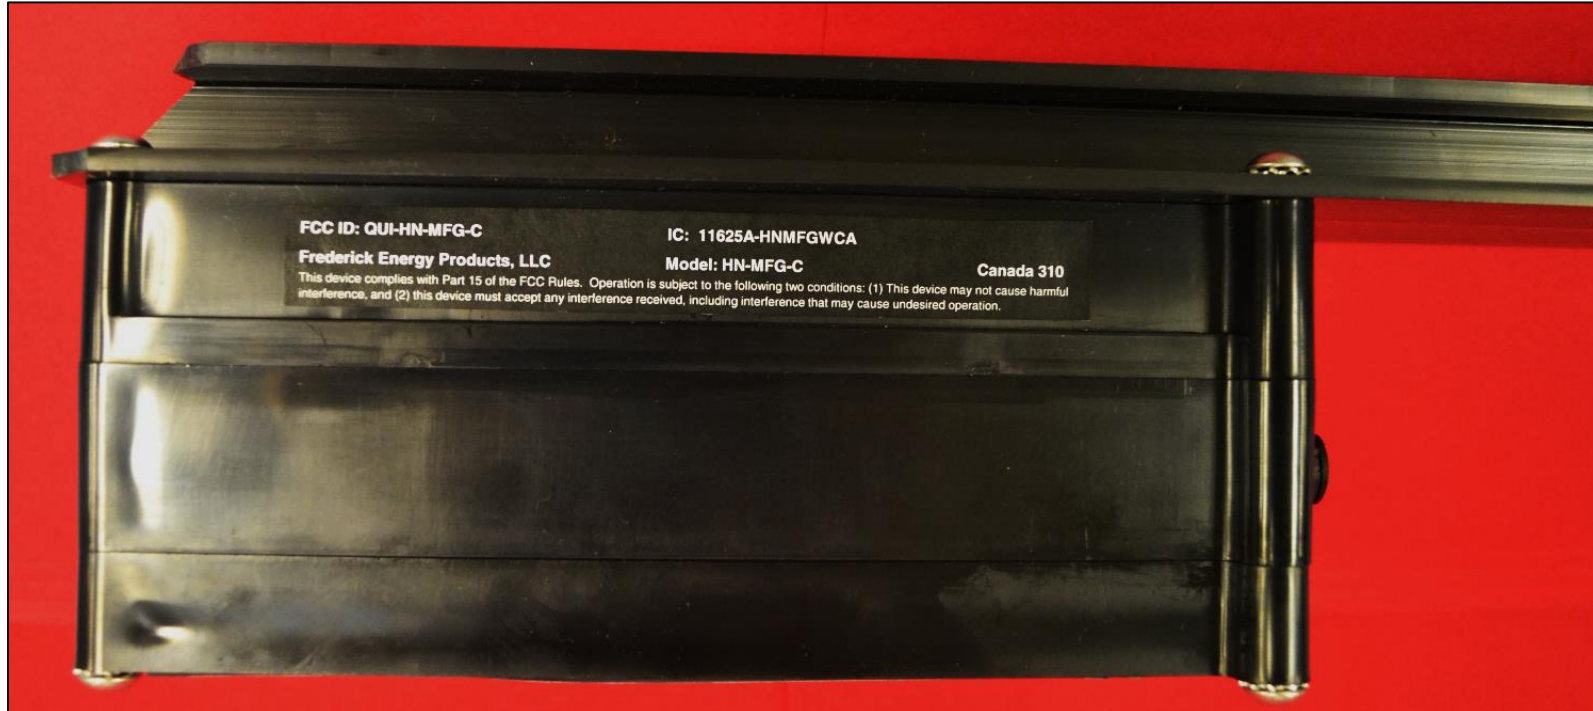

Magnetic Field Generator w/ CAM -External Photo
End View with Mounting Arm

External Photos for FCC/IC Certification

Magnetic Field Generator with CAM

Model: HN-MFG-C   FCC: QUI-HN-MFG-C   IC: 11625A-HNMFGWCA