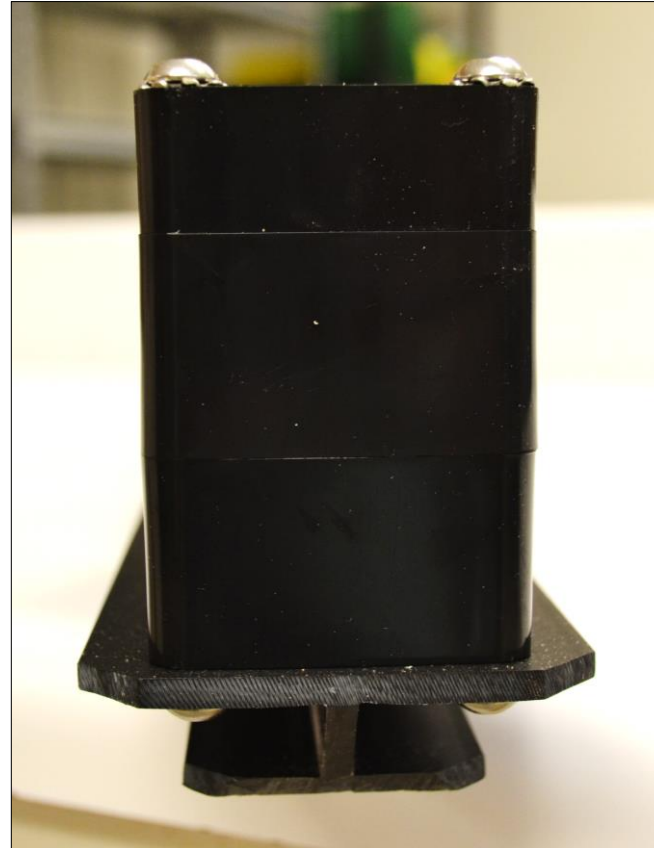

Magnetic Field Generator w/ CAM -External Photo
Side View with Mounting Arm

External Photos for FCC/IC Certification
Magnetic Field Generator with CAM

Model: HN-MFG-C   FCC: QUI-HN-MFG-C   IC: 11625A-HNMFGWCA