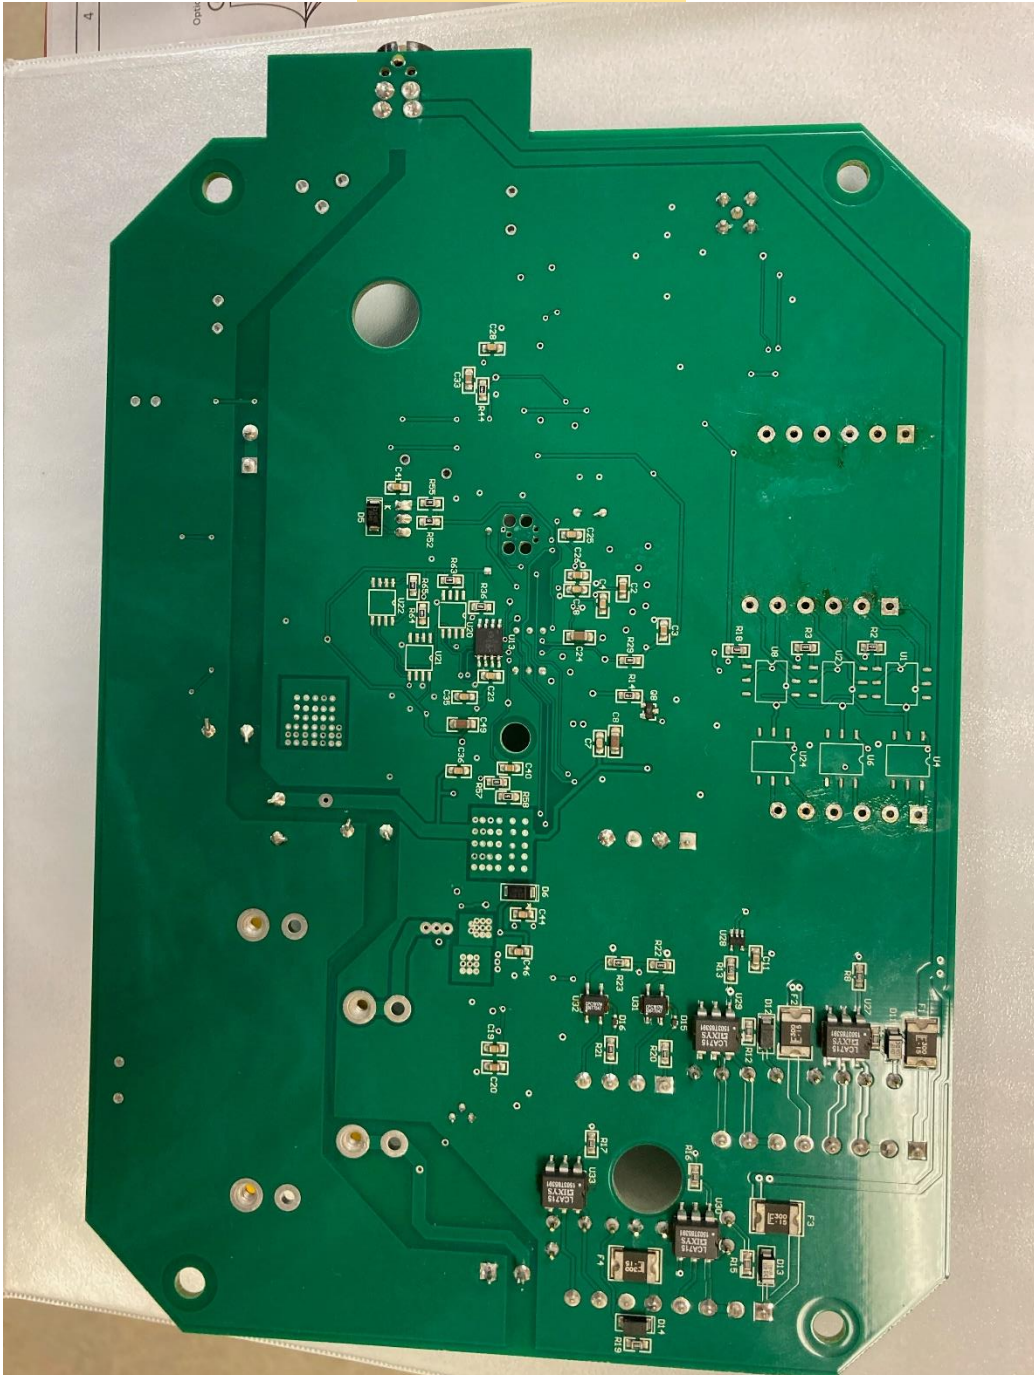

Internal Photos for FCC Certification Mechanized Area Controller

Model: HN-MAC

FCC ID: QUI-HN-MAC

Printed Circuit Board-Top Side

Internal Photos for FCC Certification
Mechanized Area Controller

Model: HN-MAC

FCC ID: QUI-HN-MAC

Printed Circuit
Board-Bottom Side

Internal Photos for FCC Certification
Mechanized Area Controller

Model: HN-MAC

FCC ID: QUI-HN-MAC

Capacitor Board-
Top Side

Capacitor Board-
Bottom Side