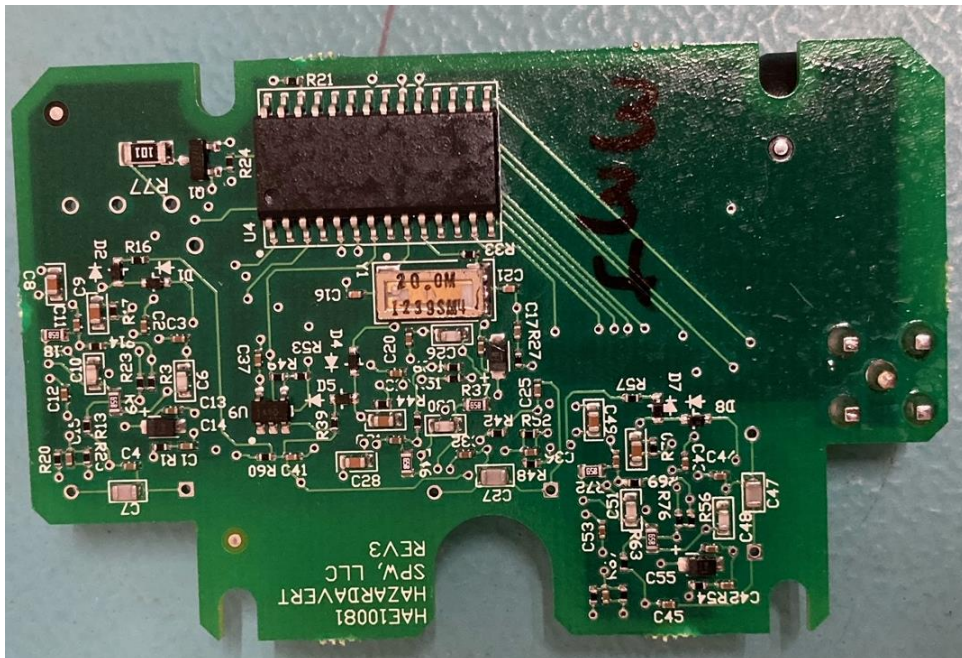

# Internal Photos for FCC Certification Field Sense Personal Alarm Device

Model: 1329196

FCC ID: QUI-FS-PAD

Printed Circuit Board-Top Side

Printed Circuit Board-Back Side

# Internal Photos for FCC Certification Field Sense Personal Alarm Device

Model: 1329196

FCC ID: QUI-FS-PAD

Printed Circuit  
Board-Top Side

Printed Circuit  
Board-Bottom Side