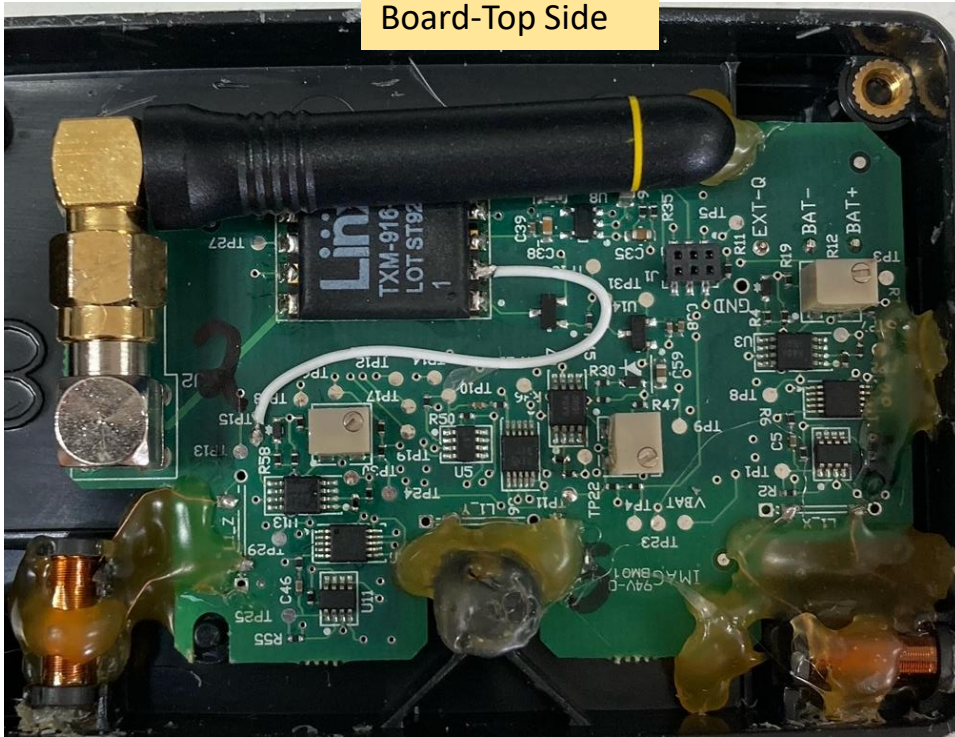

# Internal Photos for FCC Certification Field Sense Personal Alarm Device

Model: 1329196

FCC ID: QUI-FS-PAD

Printed Circuit Board-Top Side

Printed Circuit Board-Back Side

# Internal Photos for FCC Certification Field Sense Personal Alarm Device

Model: 1329196

FCC ID: QUI-FS-PAD

Printed Circuit  
Board-Top Side

Printed Circuit  
Board-Bottom Side