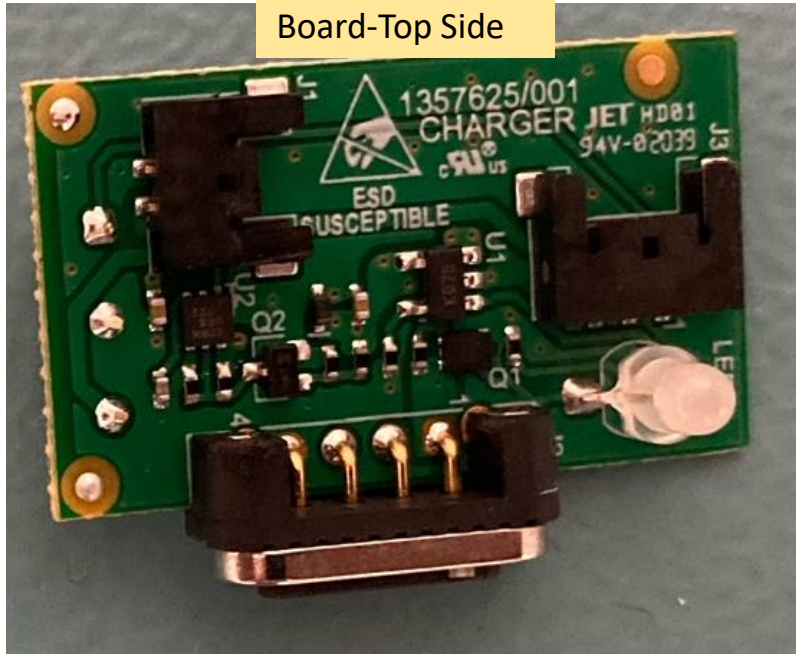

# Internal Photos for FCC Certification Field Sense Personal Alarm Device

Model: 1329196

FCC ID: QUI-FS-PAD

Printed Circuit Board-Top Side

Printed Circuit Board-Back Side

# Internal Photos for FCC Certification Field Sense Personal Alarm Device

Model: 1329196

FCC ID: QUI-FS-PAD

Printed Circuit  
Board-Top Side

Printed Circuit  
Board-Bottom Side