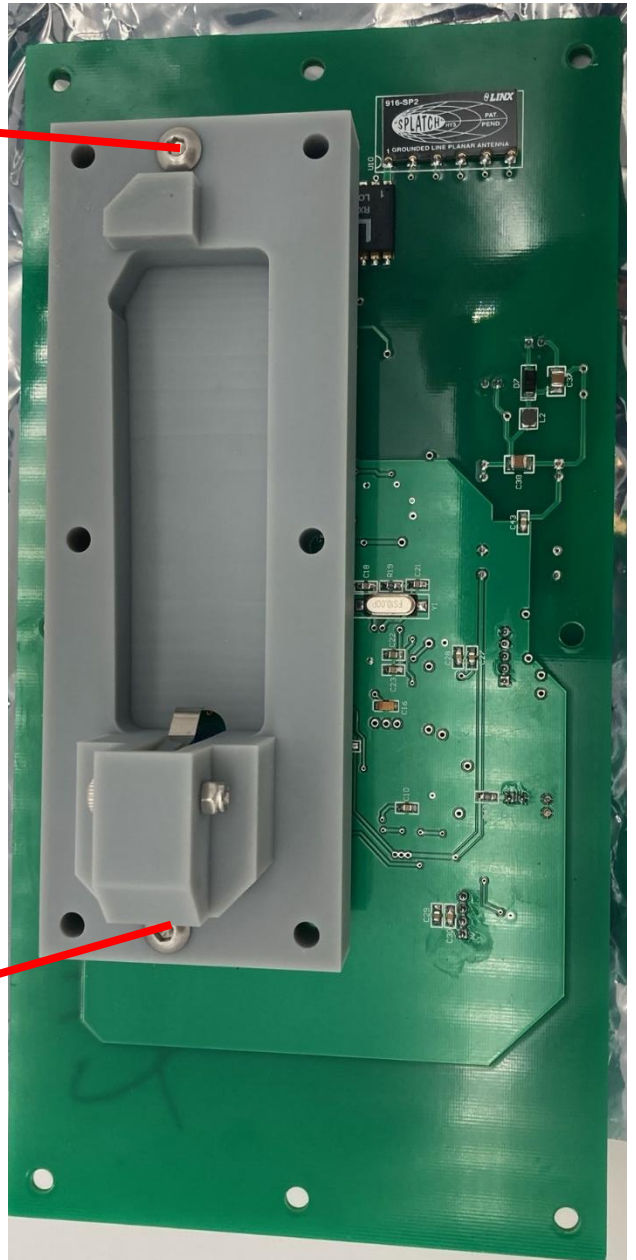

Internal Photos for FCC Certification
Check-Out Station

Model: 1370755

FCC ID: QUI-FS-ICOS

Printed Circuit Board-Top Side (under holder)

Printed Circuit Board-Top Side

Internal Photos for FCC Certification
Check-Out Station

Model: 1370755

FCC ID: QUI-FS-ICOS

Printed Circuit
Board-Bottom
Side

Light & Sound
meter mounted

Internal Photos for FCC Certification
Check-Out Station

Model: 1370755

FCC ID: QUI-FS-ICOS

Light & Sound
meter board top

Light & Sound meter
board bottom