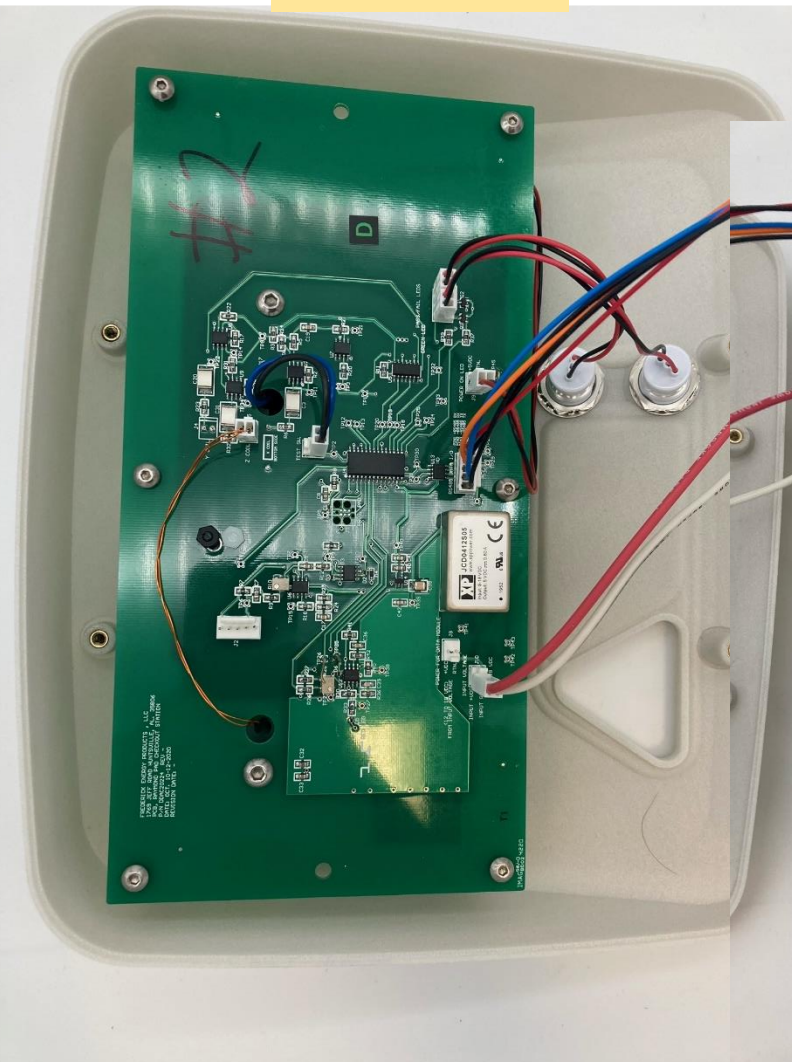

Internal Photos for FCC Certification
Check-Out Station

Model: 1370755

FCC ID: QUI-FS-ICOS

Printed Circuit Board-Top Side (under holder)

Printed Circuit Board-Top Side

Internal Photos for FCC Certification
Check-Out Station

Model: 1370755

FCC ID: QUI-FS-ICOS

Printed Circuit
Board-Bottom
Side

Light & Sound
meter mounted

Internal Photos for FCC Certification
Check-Out Station

Model: 1370755

FCC ID: QUI-FS-ICOS

Light & Sound
meter board top

Light & Sound meter
board bottom