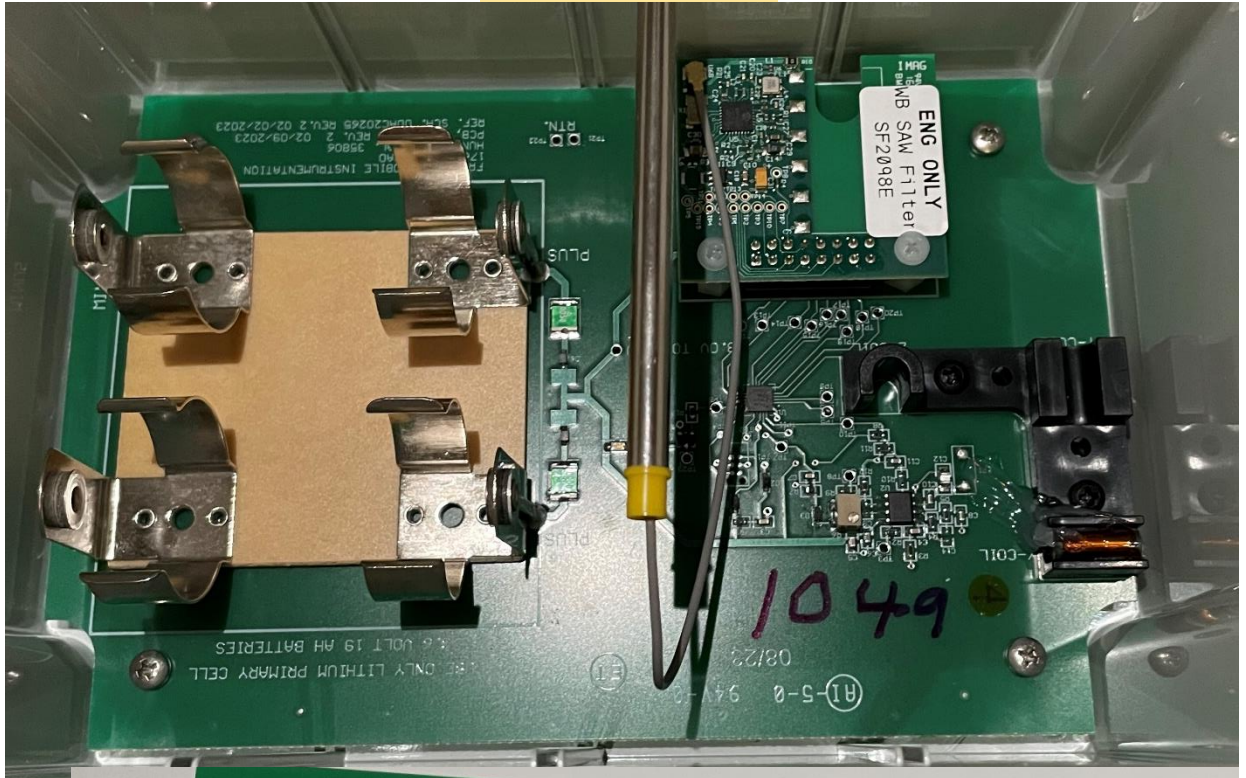

Internal Photos for FCC Certification Facility Marker Module - Tracking

Model: FMM-T FCC ID: QUI-FMM-T

Printed Circuit
Board-Top Side

Printed Circuit
Board-Back Side

Internal Photos for FCC Certification Facility Marker Module - Tracking

Model: FMM-T

FCC ID: QUI-FMM-T

Printed Circuit
Board-Top Side

Printed Circuit
Board-Bottom Side

Internal Photos for FCC Certification Facility Marker Module - Tracking

Model: FMM-T

FCC ID: QUI-FMM-T

916 MHz Antenna

ENG ONLY
WB SAW Filter
SF2098E
916 MHz Circuit

73 kHz Circuit

73 kHz Pick-up Coil