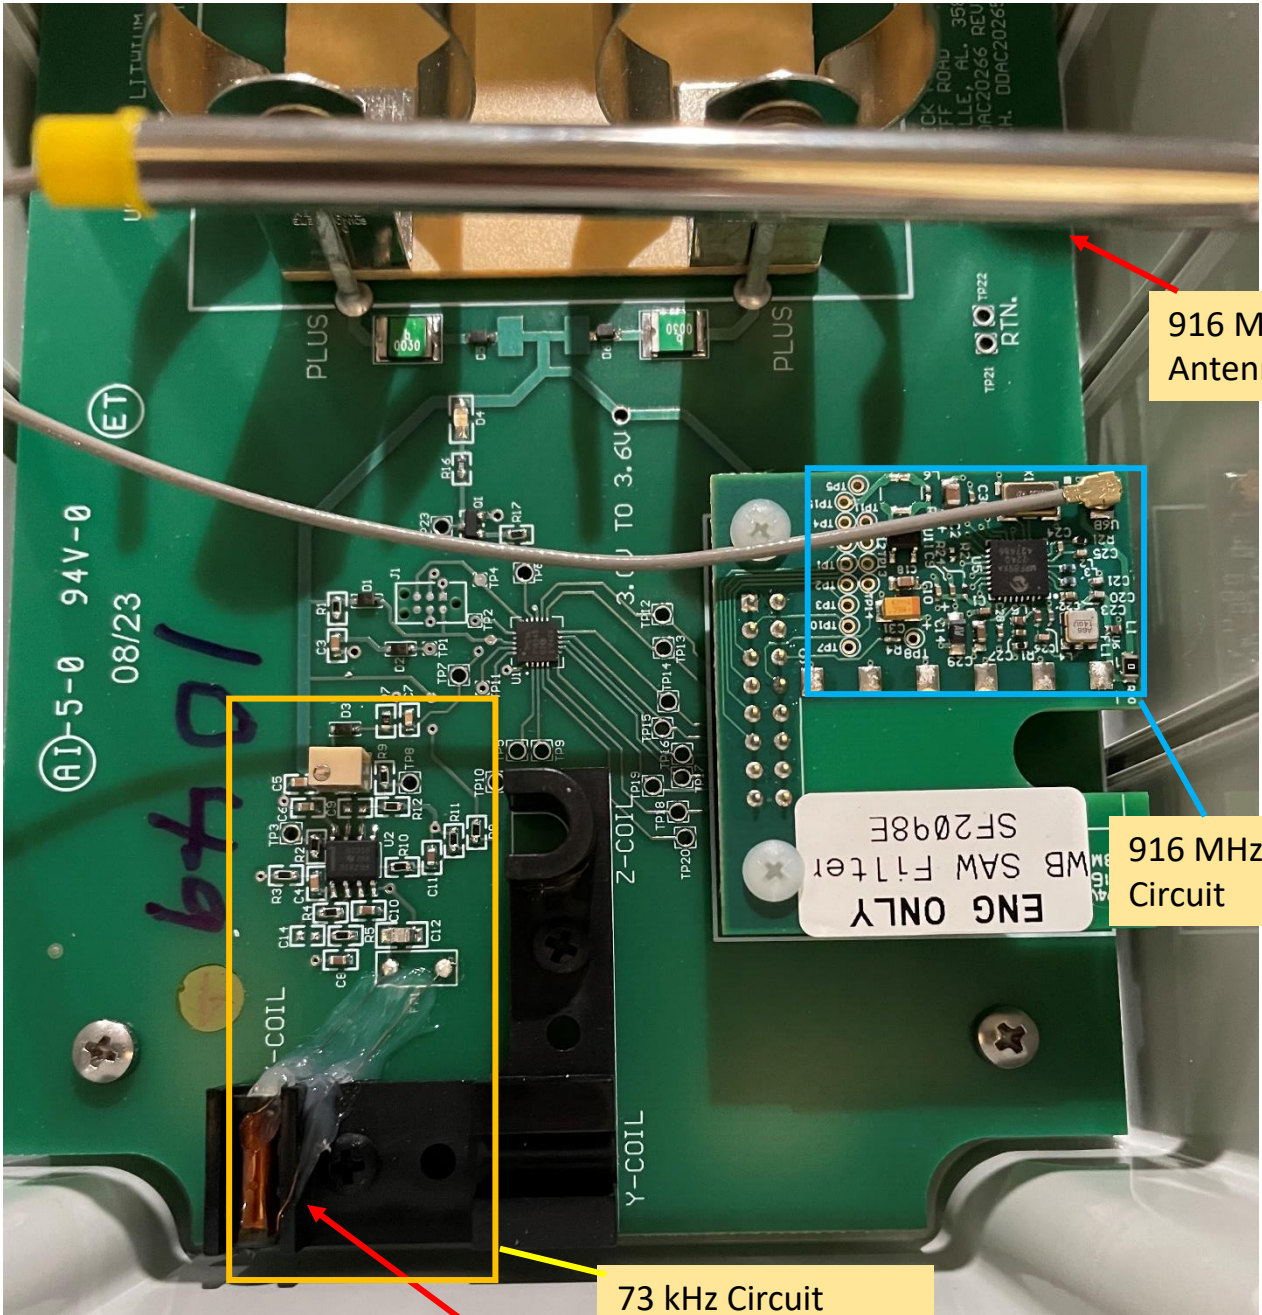

Internal Photos for FCC Certification Facility Marker Module - Tracking

Model: FMM-T FCC ID: QUI-FMM-T

Printed Circuit
Board-Top Side

Printed Circuit
Board-Back Side

Internal Photos for FCC Certification Facility Marker Module - Tracking

Model: FMM-T

FCC ID: QUI-FMM-T

Printed Circuit
Board-Top Side

Printed Circuit
Board-Bottom Side

Internal Photos for FCC Certification Facility Marker Module - Tracking

Model: FMM-T

FCC ID: QUI-FMM-T

916 MHz Antenna

ENG ONLY
WB SAW Filter
SF2098E
916 MHz Circuit

73 kHz Circuit

73 kHz Pick-up Coil