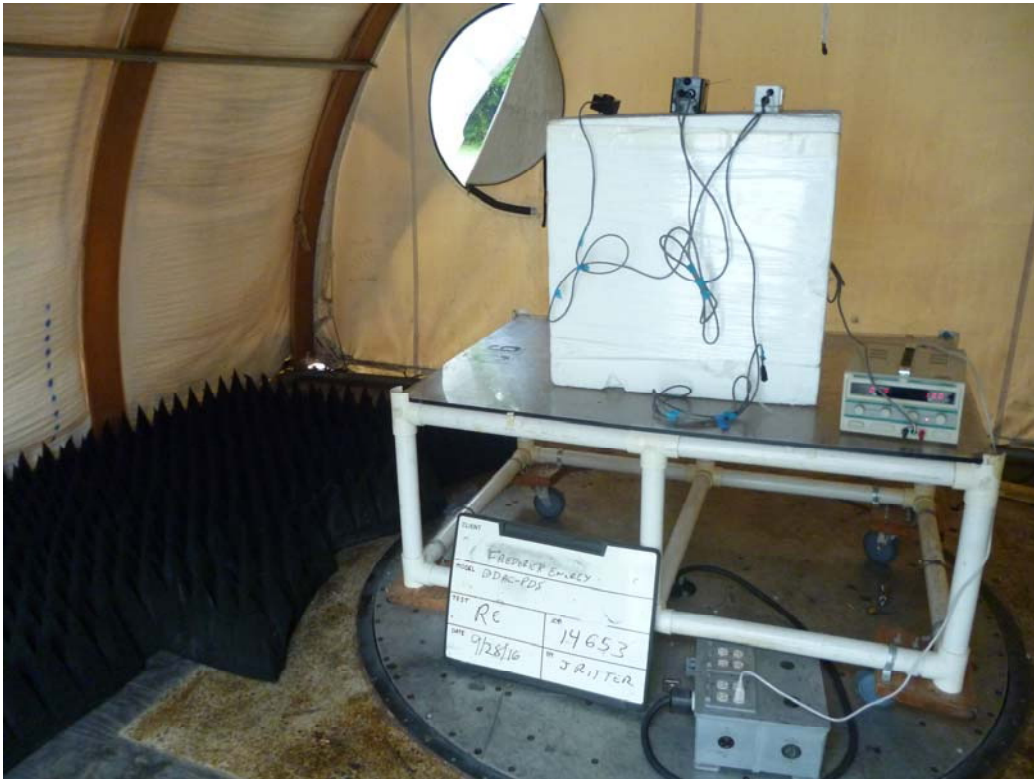

Test Setup Photos
Frederick Energy Products
Magnetic Field Generator

RE HF Front

RE HF Rear

RE LF Front

RE LF Rear