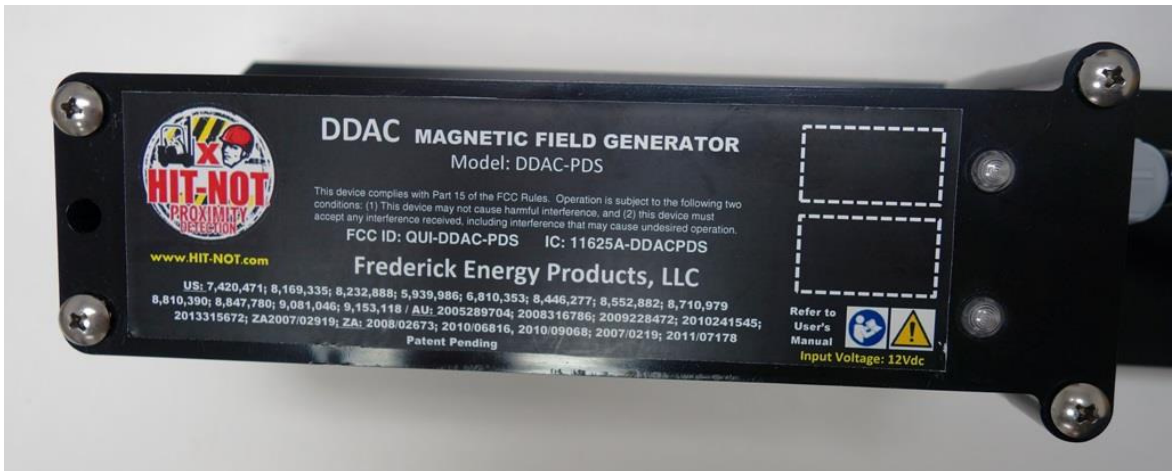

FCC / IC Label:

Suggested Source:

Metro Signs
108 Ben Giles Dr
Huntsville, AL 35803
256-536-6116

Material:

Avery Film with
Clear Overlamine (Matte – 3 yr film)
Final Thickness 0.006 – 0.010"
Labels will be pre-cut to size

Frederick Energy Products, LLC
1769 Jeff Road
Huntsville, AL 35806
256-489-6915

FCC/IC Label Location:

- The FCC/IC Label for the Magnetic Field Generator (MFG) will be placed on the top housing opposite to the mounting arm.