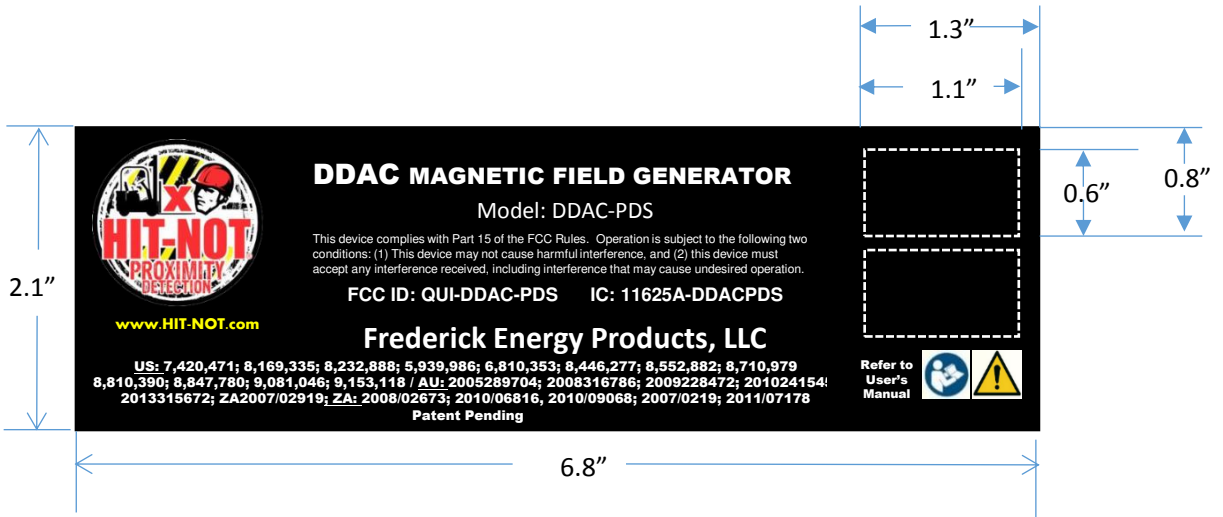

FCC / IC Label:

Suggested Source:

Metro Signs
108 Ben Giles Dr
Huntsville, AL 35803
256-536-6116

Material:

Avery Film with
Clear Overlamine (Matte – 3 yr film)
Final Thickness 0.006 – 0.010"
Labels will be pre-cut to size

Frederick Energy Products, LLC
1769 Jeff Road
Huntsville, AL 35806
256-489-6915

FCC/IC Label Location:

- The FCC/IC Label for the Magnetic Field Generator (MFG) will be placed on the top housing opposite to the mounting arm.