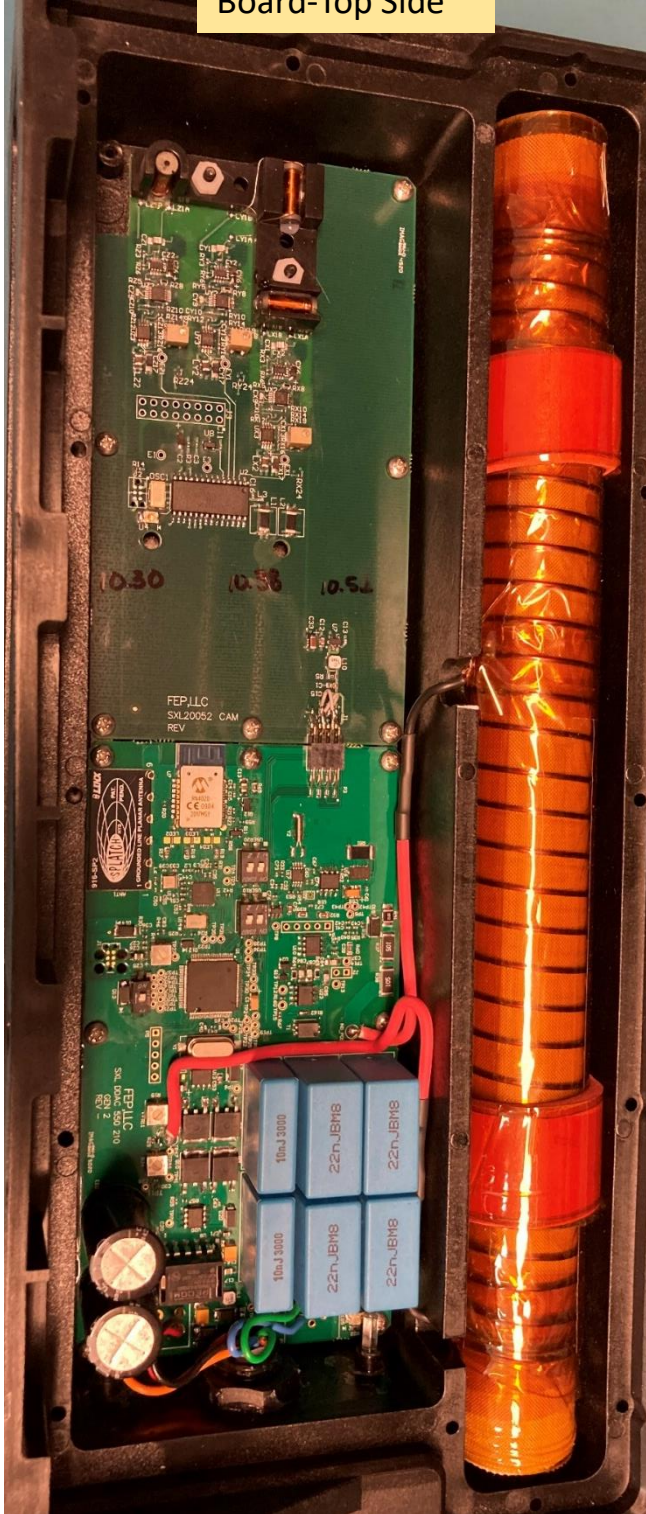

Internal Photos for FCC Certification SXL Magnetic Field Generator

Model: DDAC-PDS-SXL-C FCC ID: QUI-DDAC-PDS-SXLC

Printed Circuit Board-Top Side

Printed Circuit Board-Back Side