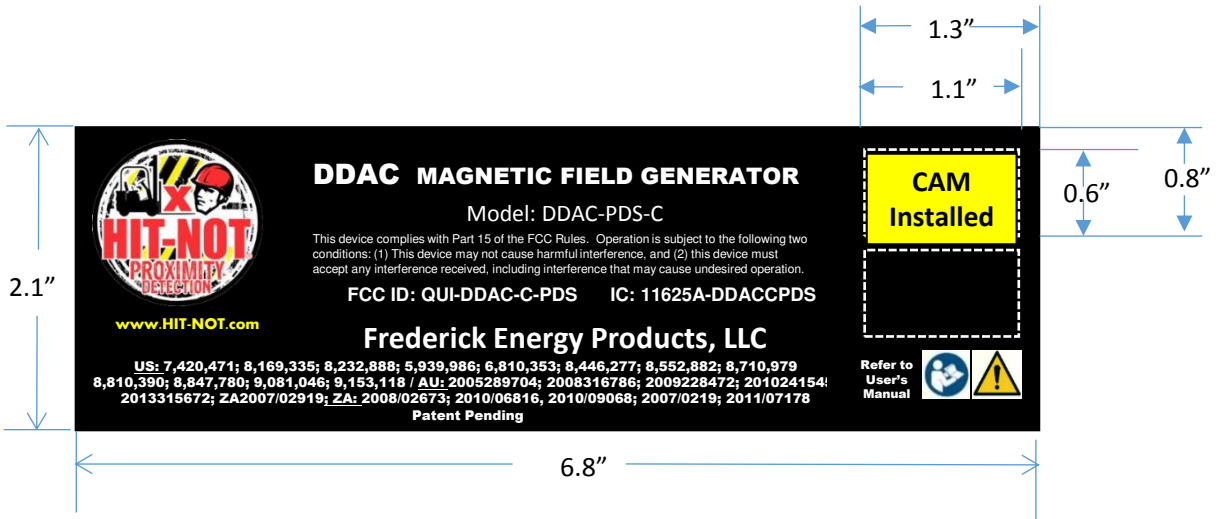

FCC / IC Label:

Suggested Source:

Metro Signs
 108 Ben Giles Dr
 Huntsville, AL 35803
 256-536-6116

Material:

Avery Film with
 Clear Overlaminates (Matte – 3 yr film)
 Final Thickness 0.006 – 0.010"
 Labels will be pre-cut to size

Frederick Energy Products, LLC
 1769 Jeff Road
 Huntsville, AL 35806
 256-489-6915

FCC/IC Label Location:

- The FCC/IC Label for the Magnetic Field Generator (MFG) will be placed on the top housing opposite to the mounting arm.