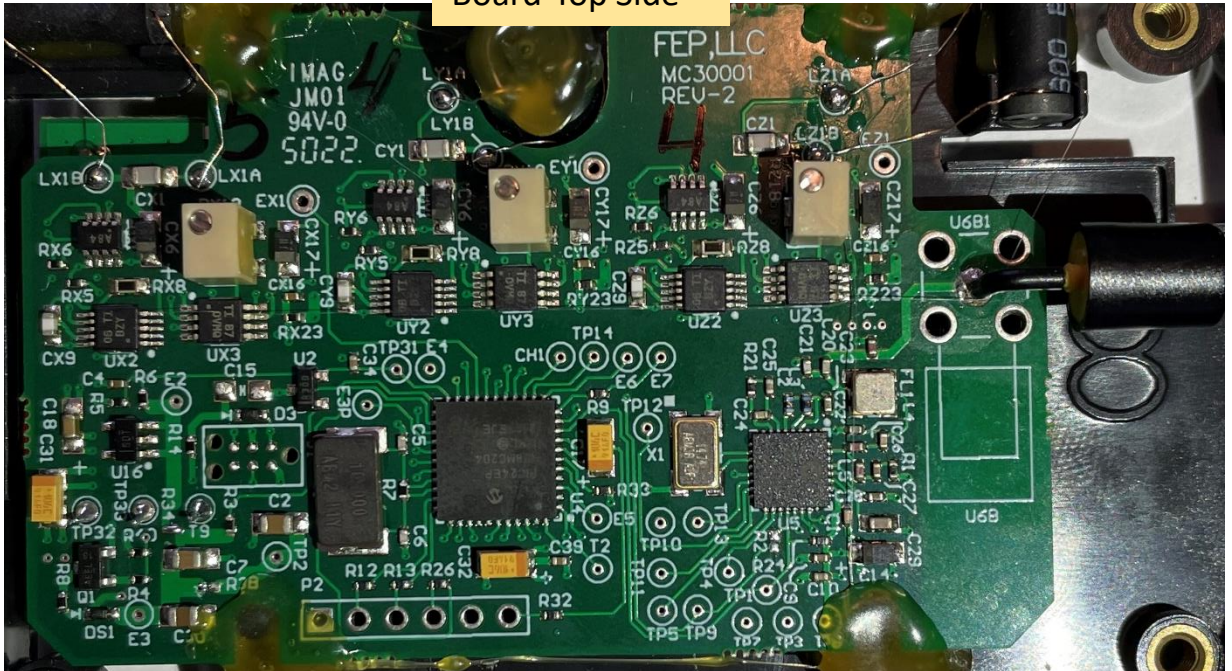

Internal Photos for FCC Certification Field Sense Personal Alarm Device

Model: 1329196/001

FCC ID: QUI-BC-PAD-2

Printed Circuit
Board-Top Side

Printed Circuit
Board-Back Side

Internal Photos for FCC Certification Field Sense Personal Alarm Device

Model: 1329196/001

FCC ID: QUI-BC-PAD-2

Printed Circuit
Board-Top Side

Printed Circuit
Board-Bottom Side

Internal Photos for FCC Certification Field Sense Personal Alarm Device

Model: 1329196/001

FCC ID: QUI-BC-PAD-2