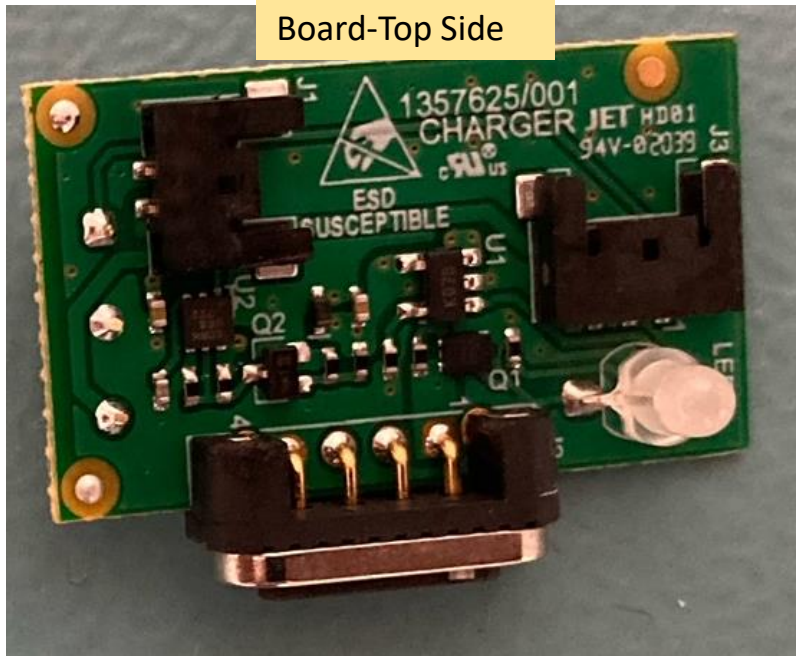

Internal Photos for FCC Certification Field Sense Personal Alarm Device

Model: 1329196/001

FCC ID: QUI-BC-PAD-2

Printed Circuit
Board-Top Side

Printed Circuit
Board-Back Side

Internal Photos for FCC Certification Field Sense Personal Alarm Device

Model: 1329196/001

FCC ID: QUI-BC-PAD-2

Printed Circuit
Board-Top Side

Printed Circuit
Board-Bottom Side

Internal Photos for FCC Certification Field Sense Personal Alarm Device

Model: 1329196/001

FCC ID: QUI-BC-PAD-2