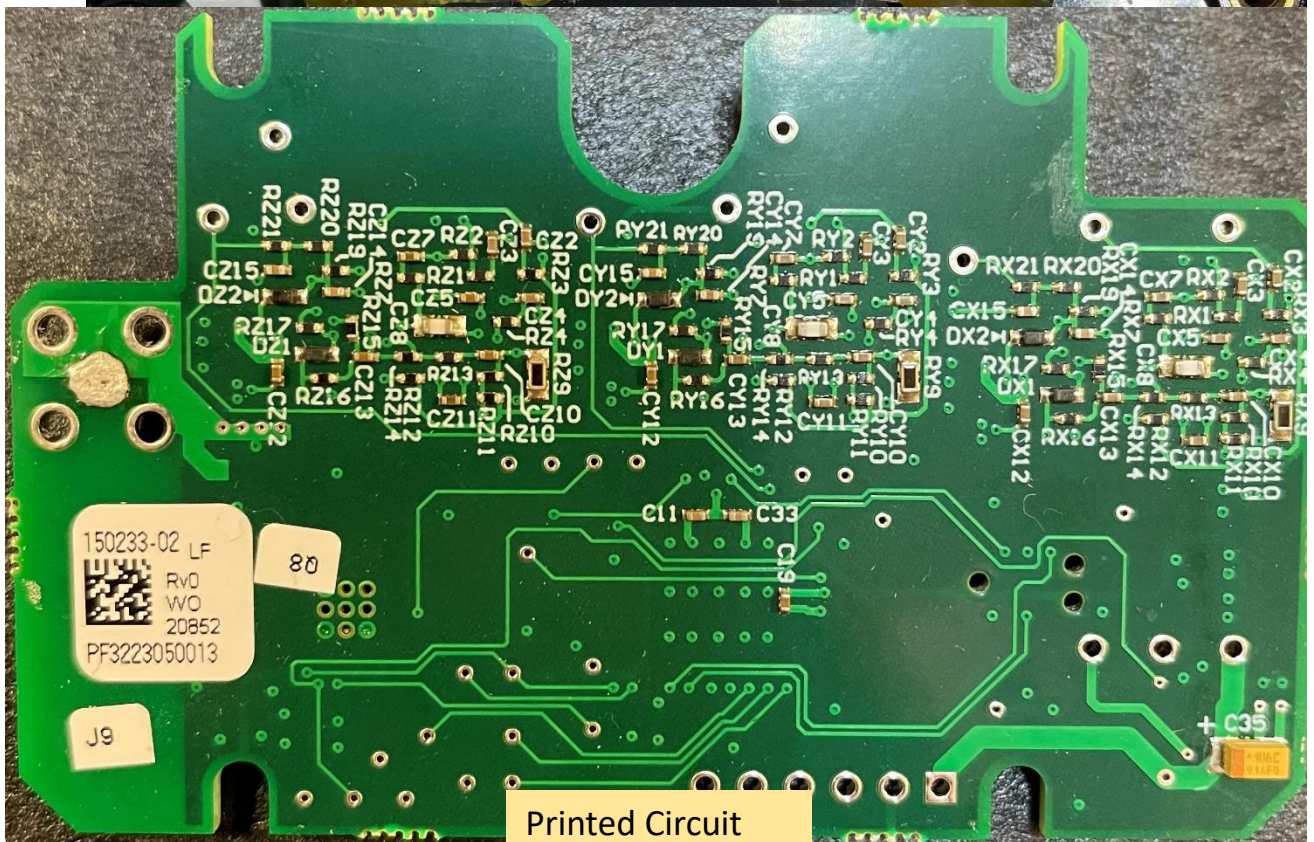

Internal Photos for FCC Certification Field Sense Personal Alarm Device

Model: 1329196/001

FCC ID: QUI-BC-PAD-2

Printed Circuit
Board-Top Side

Printed Circuit
Board-Back Side

Internal Photos for FCC Certification Field Sense Personal Alarm Device

Model: 1329196/001

FCC ID: QUI-BC-PAD-2

Printed Circuit
Board-Top Side

Printed Circuit
Board-Bottom Side

Internal Photos for FCC Certification Field Sense Personal Alarm Device

Model: 1329196/001

FCC ID: QUI-BC-PAD-2