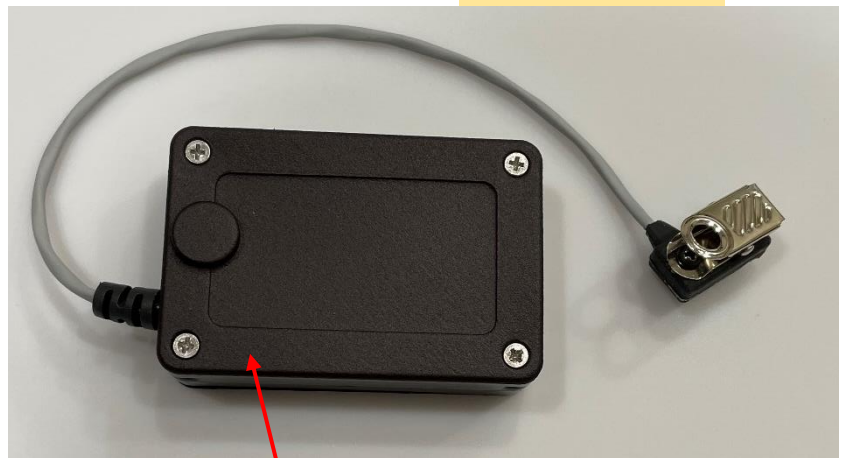

External Photos for FCC Certification Personal Alarm Device

Model: BC-PAD-2 FCC ID: QUI-BC-PAD-2

Top View

External Light and Sounder

Bottom View

Lid Removable to replace battery

Side View

External Photos for FCC Certification Personal Alarm Device

Model: BC-PAD-2 FCC ID: QUI-BC-PAD-2

Top View with measurement