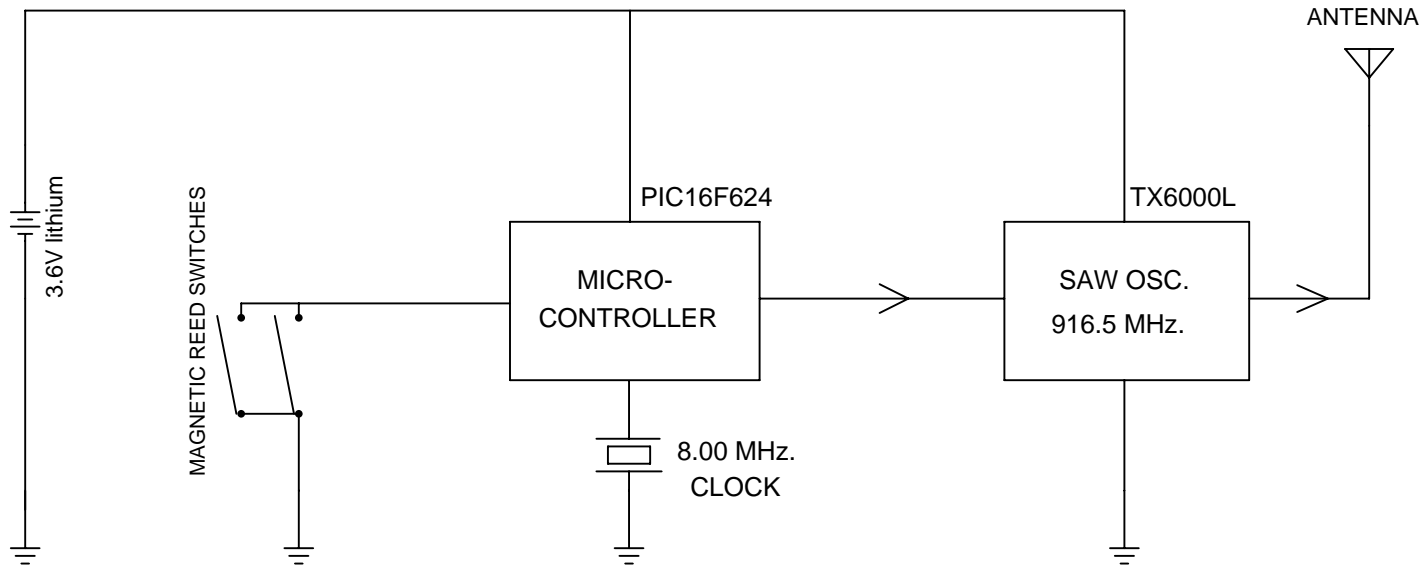

DIGITECH INTERNATIONAL

Title			BLOCK DIAGRAM		
Size	Number	Rev			
A	1420-001				
Date			Drawn by BR		
Filename			Sheet 1 of 1		