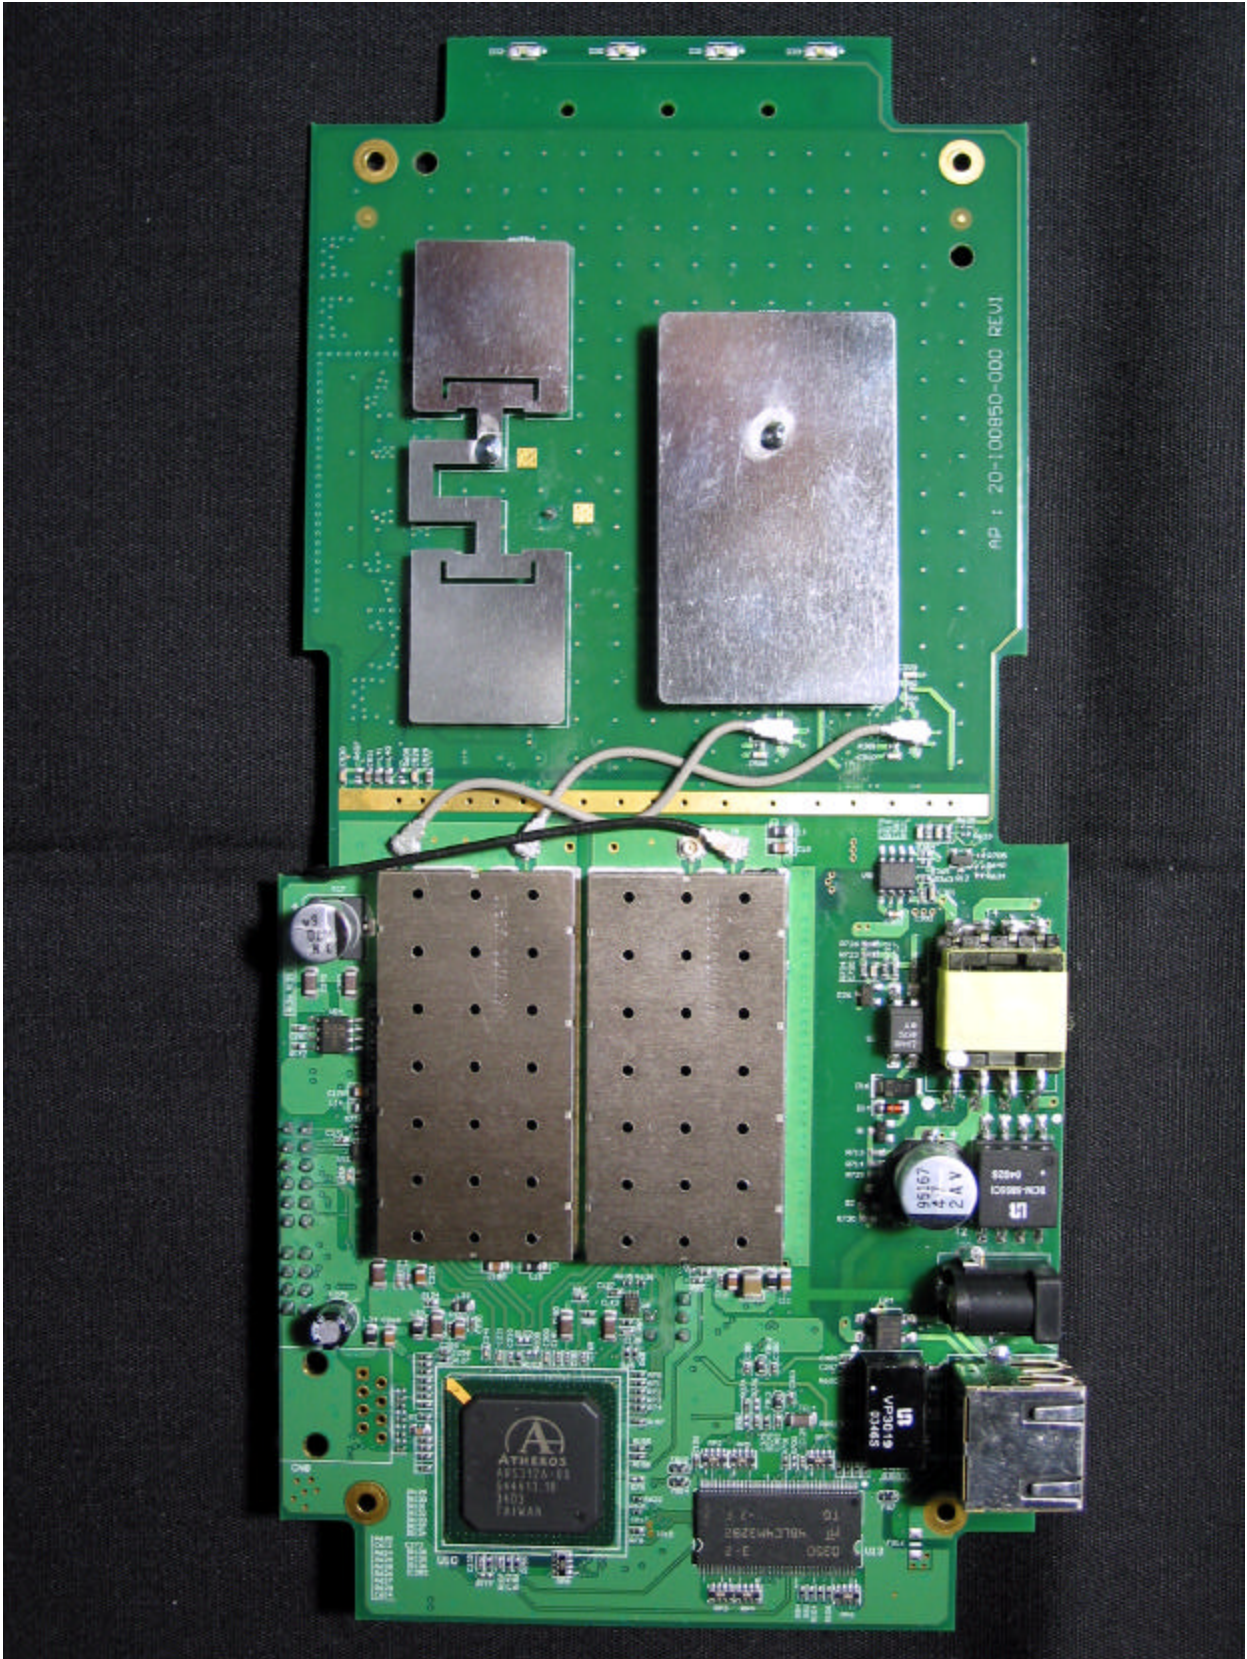

## FCC Part 15 Certification Application IC RSS-210 Certification Application

### Internal Product Photos IEEE 802.11 A/B/G Access Point.

**Prepared by:**

David Waitt  
202 Calvert Drive #217  
Cupertino, Ca. 95014  
[david@waitt.us](mailto:david@waitt.us)  
(408) 832 7053

Access point Radio,

Internal Side 1

Internal Antenna Detail

Access Point, Internal Side 2

Access Point, Internal Side 2, Shields Removed

RF Circuit Detail