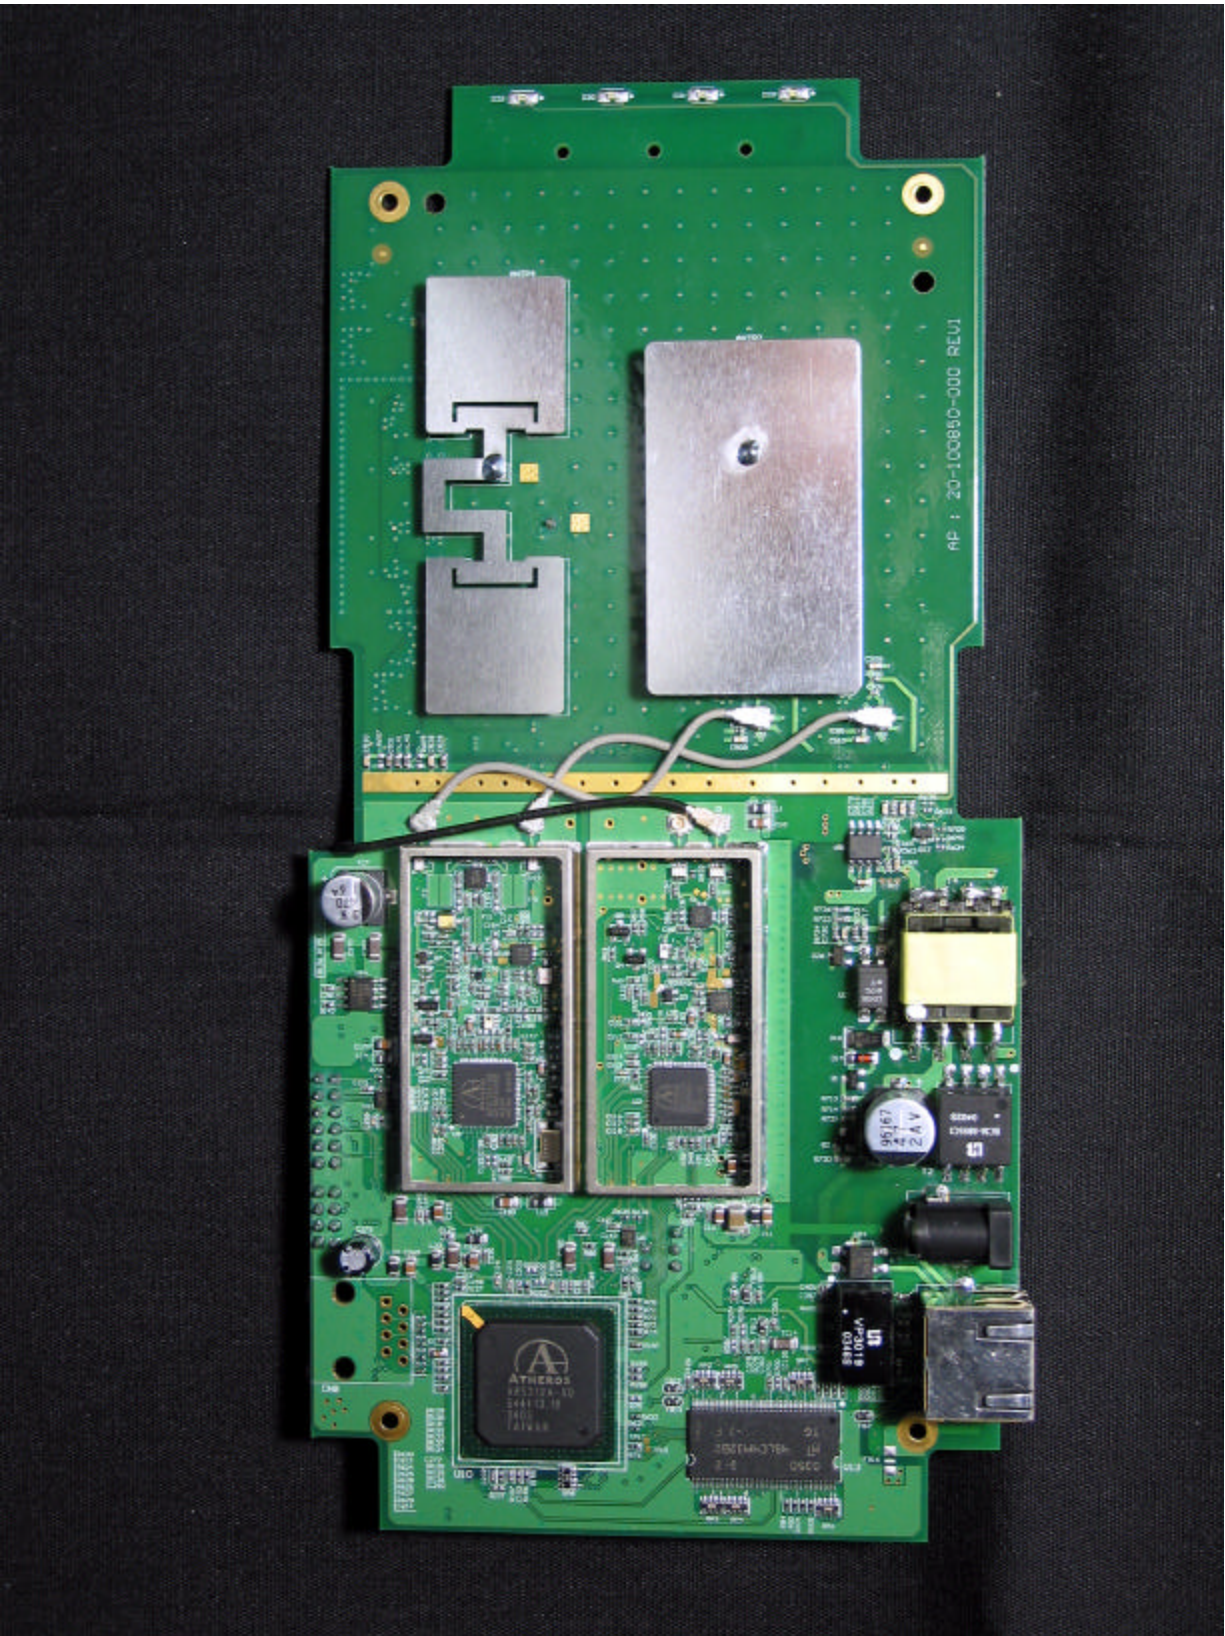

## FCC Part 15 Certification Application IC RSS-210 Certification Application

### Internal Product Photos IEEE 802.11 A/B/G Access Point.

**Prepared by:**

David Waitt  
202 Calvert Drive #217  
Cupertino, Ca. 95014  
[david@waitt.us](mailto:david@waitt.us)  
(408) 832 7053

Access point Radio,

Internal Side 1

Internal Antenna Detail

Access Point, Internal Side 2

Access Point, Internal Side 2, Shields Removed

RF Circuit Detail