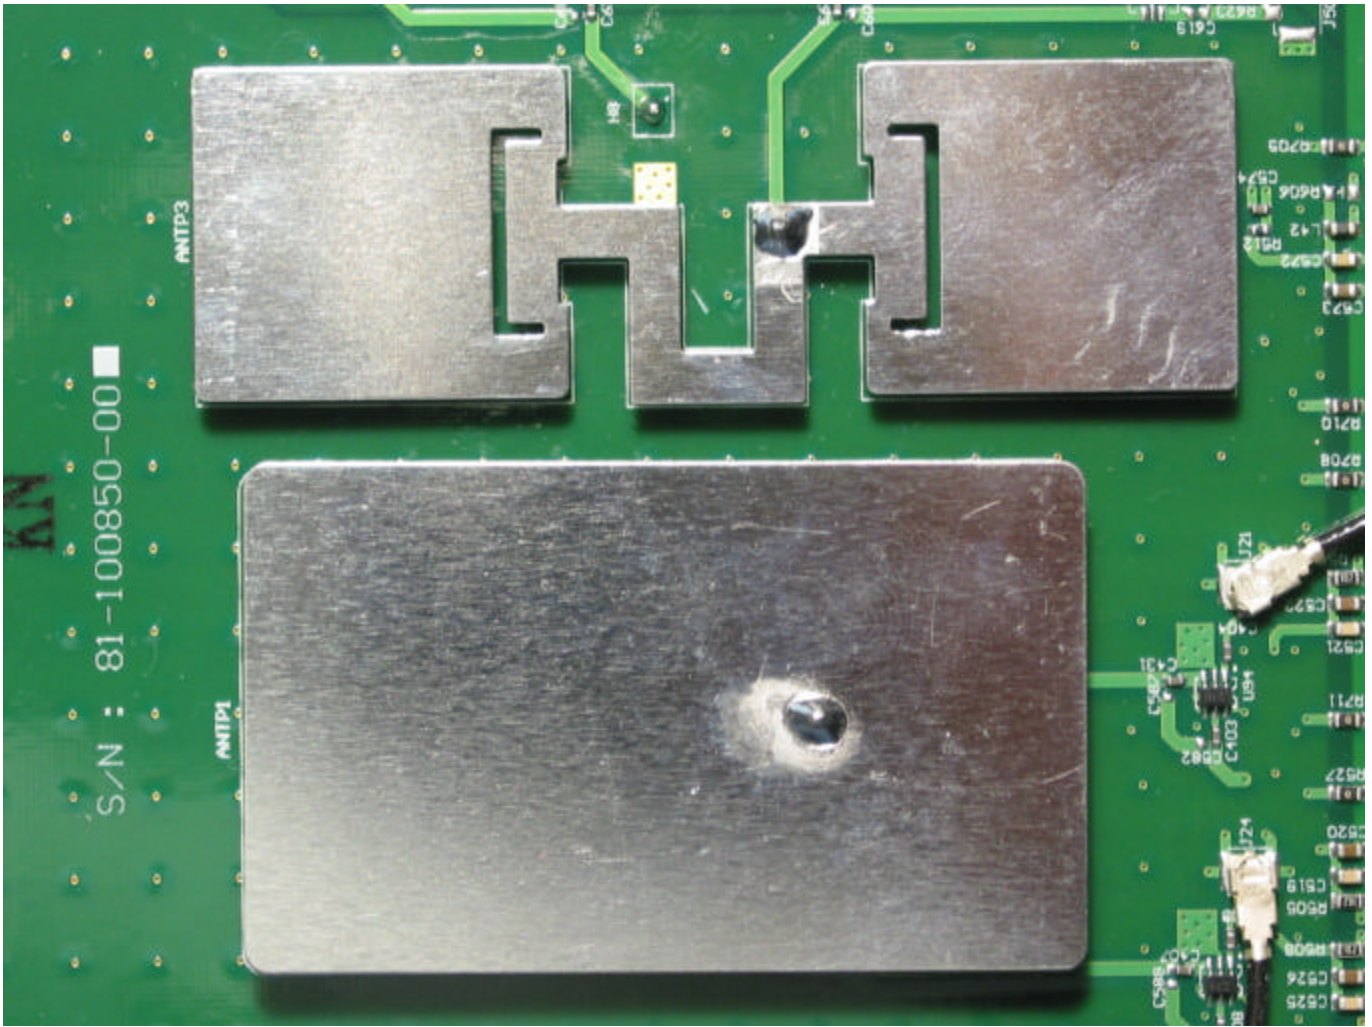

### Internal Product Photos IEEE 802.11 A/B/G Access Point.

**Prepared by:**

David Waitt  
202 Calvert Drive #217  
Cupertino, Ca. 95014  
[david@waitt.us](mailto:david@waitt.us)  
(408) 832 7053

Access point Radio,

Internal Side 1

Internal Antenna Detail

Access Point, Internal Side 2

Access Point, Internal Side 2, Shields Removed

RF Circuit Detail