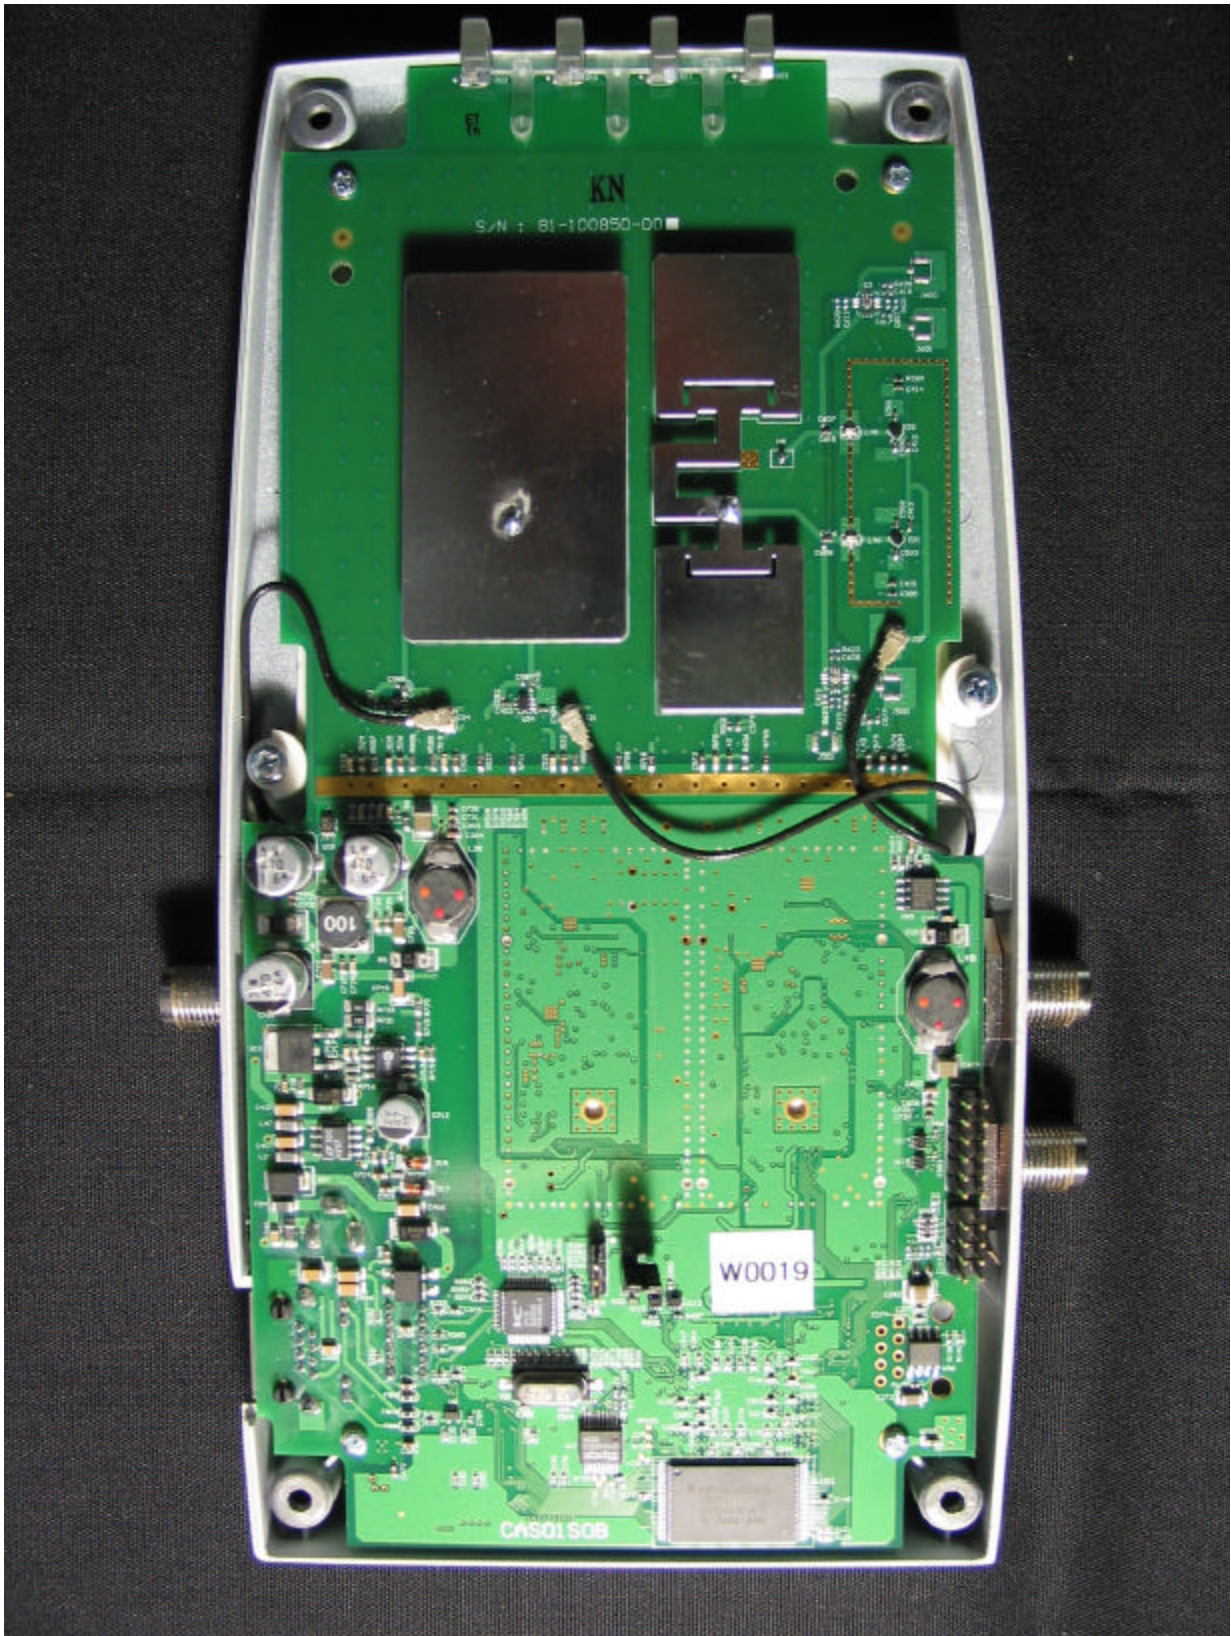

## FCC Part 15 Certification Application IC RSS-210 Certification Application

### Internal Product Photos IEEE 802.11 A/B/G Access Point.

**Prepared by:**

David Waitt  
202 Calvert Drive #217  
Cupertino, Ca. 95014  
[david@waitt.us](mailto:david@waitt.us)  
(408) 832 7053

Access point Radio,

Internal Side 1

Internal Antenna Detail

Access Point, Internal Side 2

Access Point, Internal Side 2, Shields Removed

RF Circuit Detail