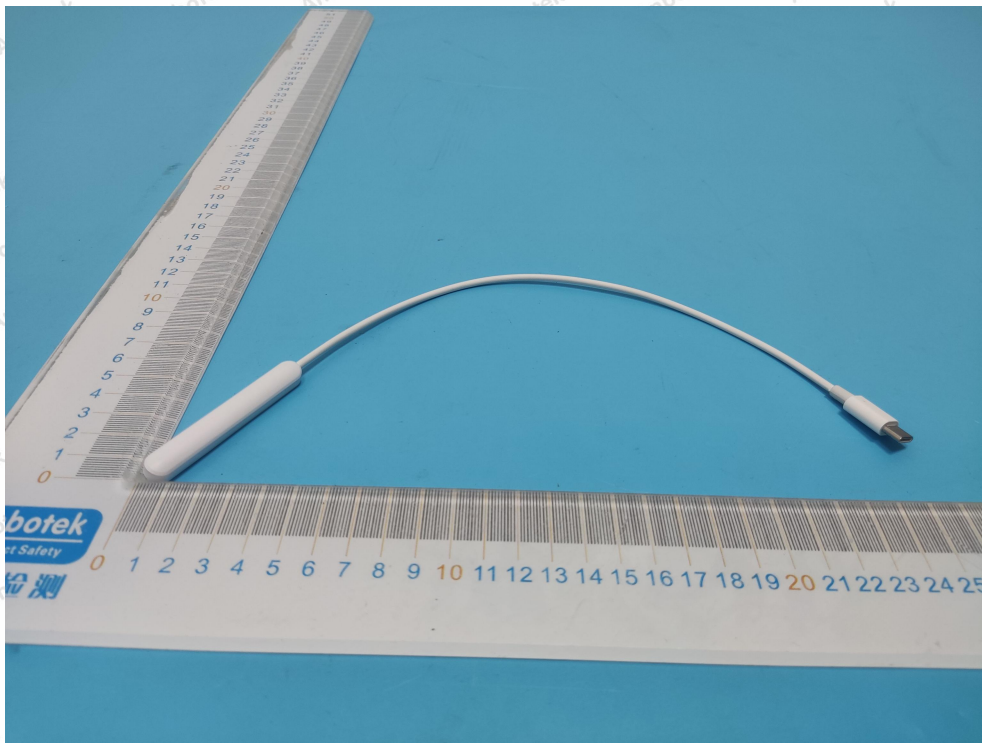

Code: AB-RF-05-b

Hotline

400-003-0500

www.anbotek.com.cn

Anbotek

Product Safety

Shenzhen Anbotek Compliance Laboratory Limited

Address: 1/F., Building D, Sogood Science and Technology Park, Sanwei Community, Hangcheng Street, Bao'an District, Shenzhen, Guangdong, China.
Tel: (86) 0755-26066440 Fax: (86) 0755-26014772 Email: service@anbotek.com