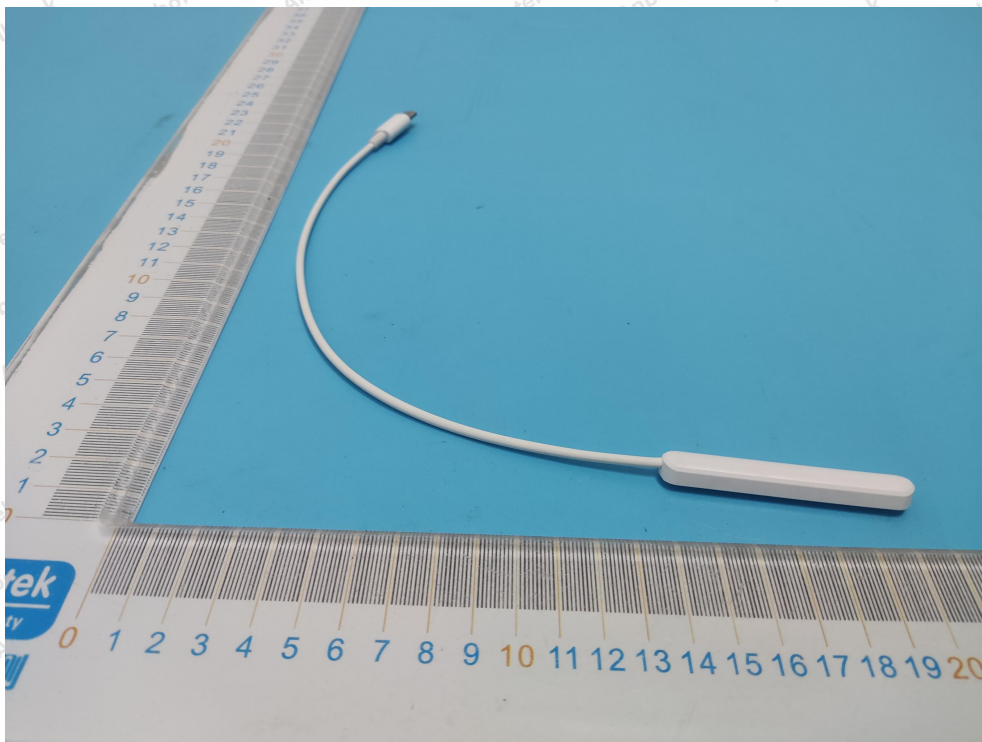

Code: AB-RF-05-b

Hotline

400-003-0500

www.anbotek.com.cn

Anbotek

Product Safety

Shenzhen Anbotek Compliance Laboratory Limited

Address: 1/F., Building D, Sogood Science and Technology Park, Sanwei Community, Hangcheng Street, Bao'an District, Shenzhen, Guangdong, China.
Tel: (86) 0755-26066440 Fax: (86) 0755-26014772 Email: service@anbotek.com