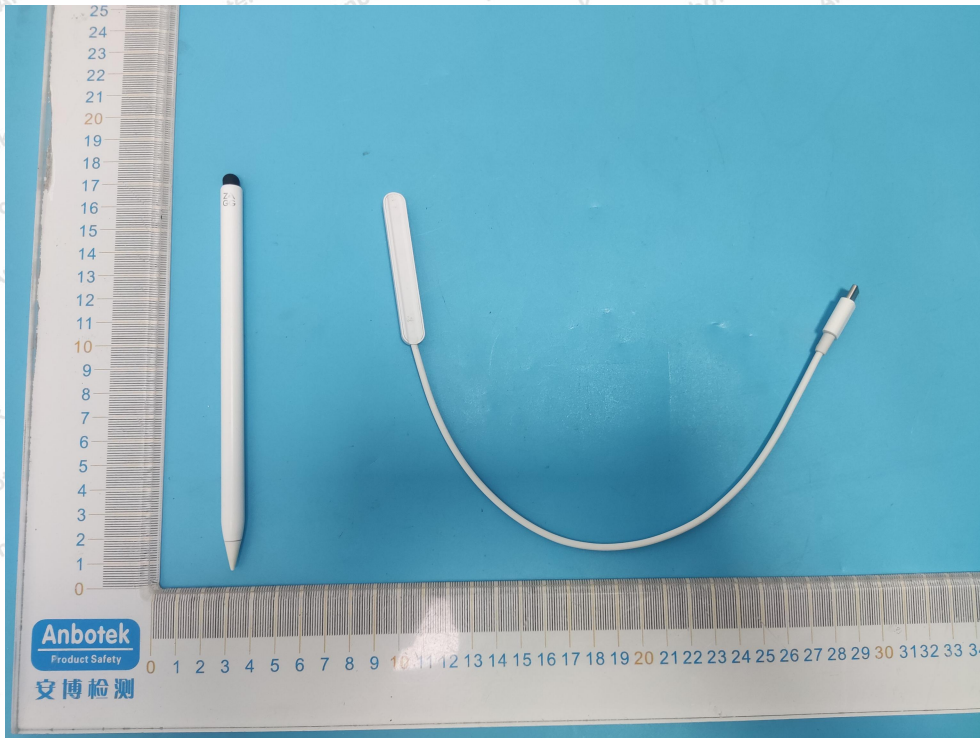

External Photograph

Shenzhen Anbotek Compliance Laboratory Limited

Address: 1/F., Building D, Sogood Science and Technology Park, Sanwei Community, Hangcheng Street, Bao'an District, Shenzhen, Guangdong, China.
Tel: (86) 0755-26066440 Fax: (86) 0755-26014772 Email: service@anbotek.com

Code: AB-RF-05-b

Hotline
400-003-0500
www.anbotek.com.cn