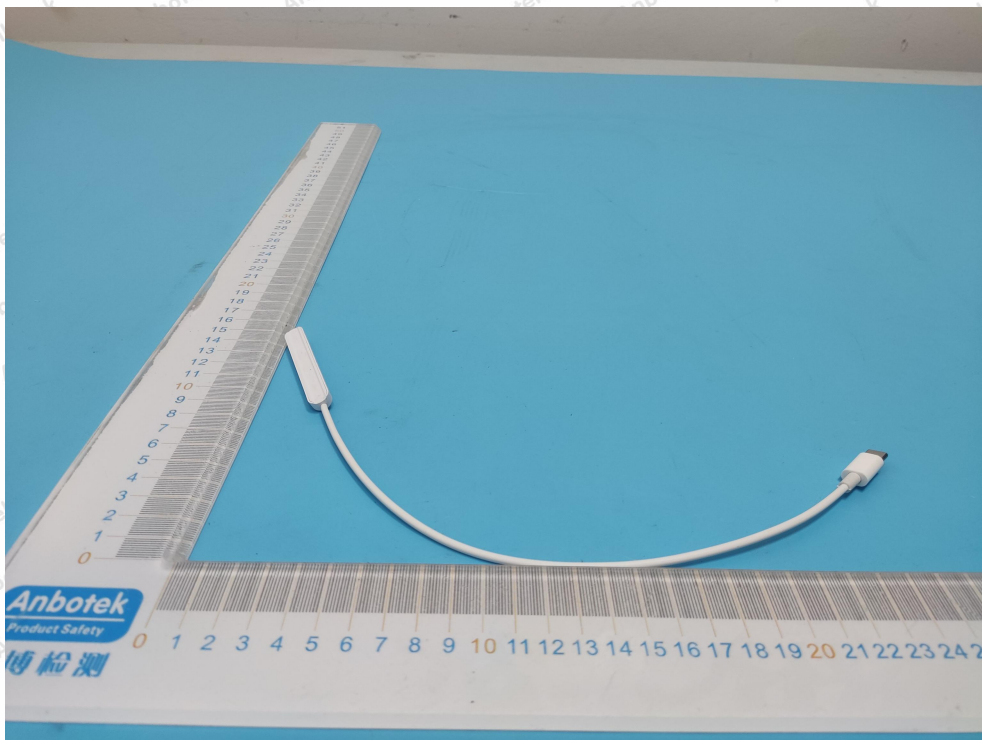

Code: AB-RF-05-b

Hotline

400-003-0500

www.anbotek.com.cn

Anbotek

Product Safety

Shenzhen Anbotek Compliance Laboratory Limited

Address: 1/F., Building D, Sogood Science and Technology Park, Sanwei Community, Hangcheng Street, Bao'an District, Shenzhen, Guangdong, China.
Tel: (86) 0755-26066440 Fax: (86) 0755-26014772 Email: service@anbotek.com