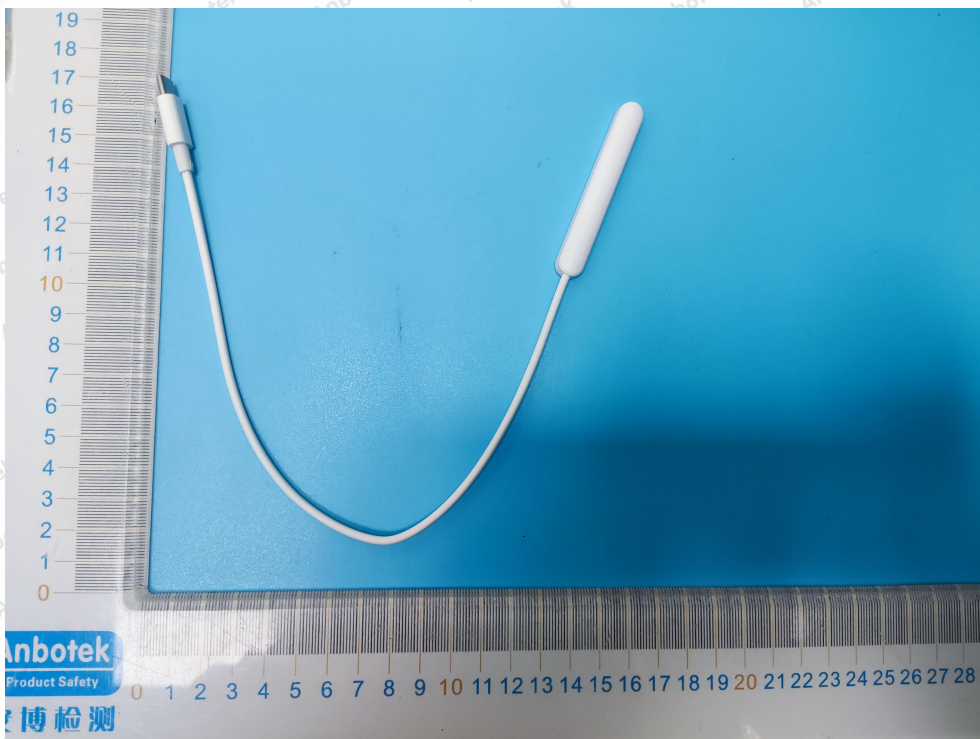

External Photograph

Shenzhen Anbotek Compliance Laboratory Limited

Address: 1/F., Building D, Sogood Science and Technology Park, Sanwei Community, Hangcheng Street, Bao'an District, Shenzhen, Guangdong, China.
Tel: (86) 0755-26066440 Fax: (86) 0755-26014772 Email: service@anbotek.com

Code: AB-RF-05-b

Hotline
400-003-0500
www.anbotek.com.cn