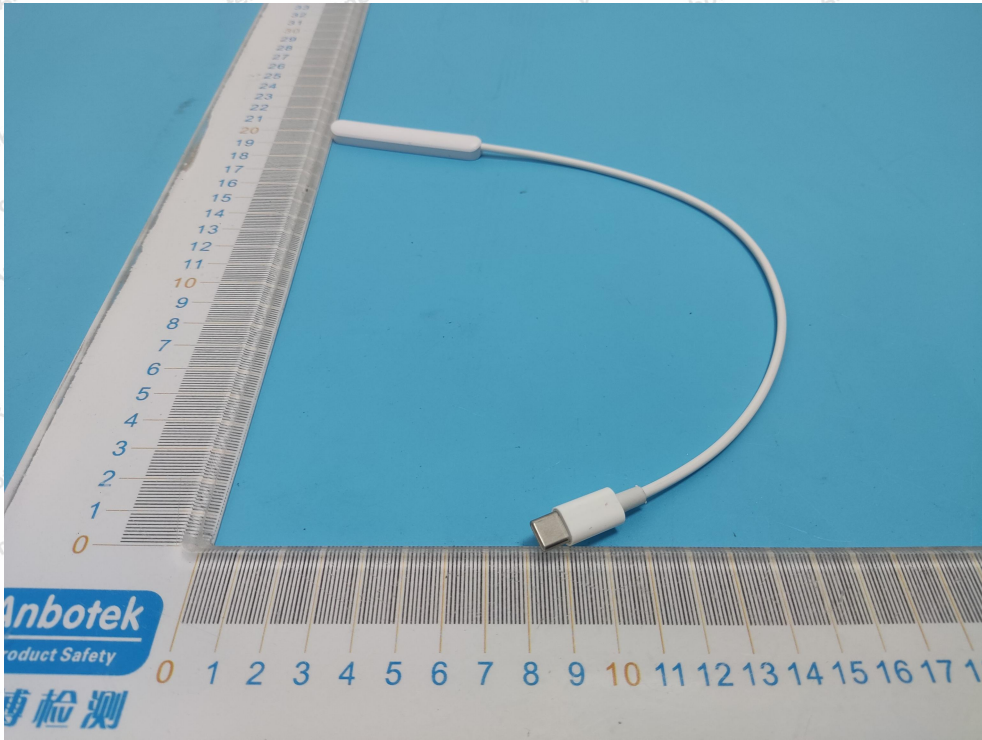

Code: AB-RF-05-b

Hotline

400-003-0500

www.anbotek.com.cn

Anbotek

Product Safety

Shenzhen Anbotek Compliance Laboratory Limited

Address: 1/F., Building D, Sogood Science and Technology Park, Sanwei Community, Hangcheng Street, Bao'an District, Shenzhen, Guangdong, China.
Tel: (86) 0755-26066440 Fax: (86) 0755-26014772 Email: service@anbotek.com