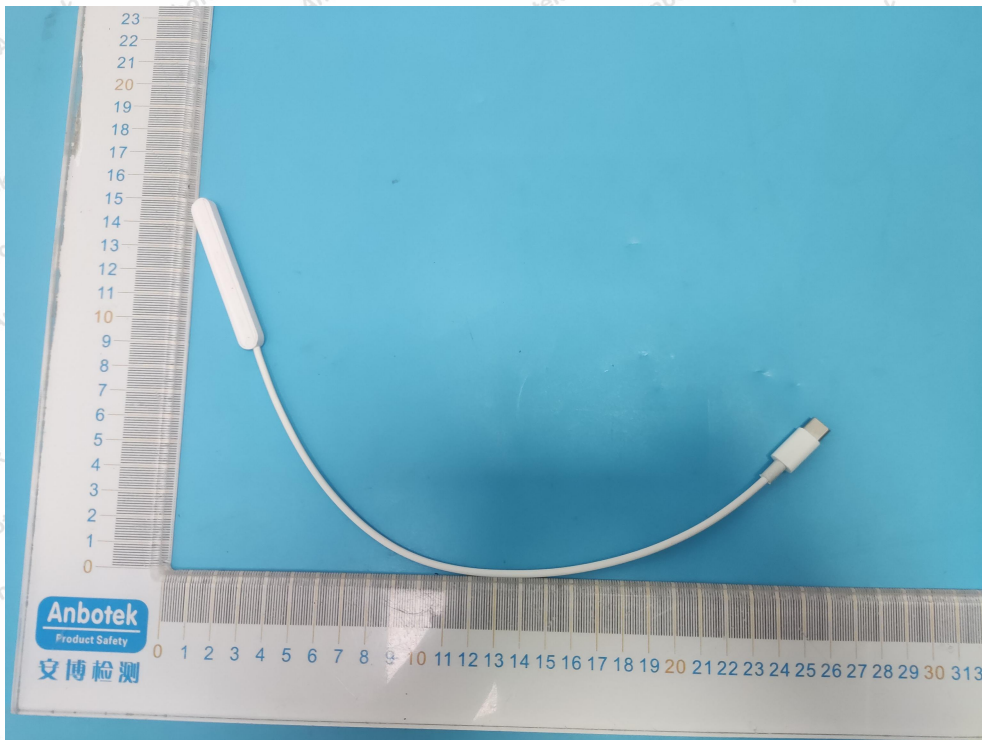

Code: AB-RF-05-b

Hotline

400-003-0500

www.anbotek.com.cn

Anbotek

Product Safety

Shenzhen Anbotek Compliance Laboratory Limited

Address: 1/F., Building D, Sogood Science and Technology Park, Sanwei Community, Hangcheng Street, Bao'an District, Shenzhen, Guangdong, China.
Tel: (86) 0755-26066440 Fax: (86) 0755-26014772 Email: service@anbotek.com