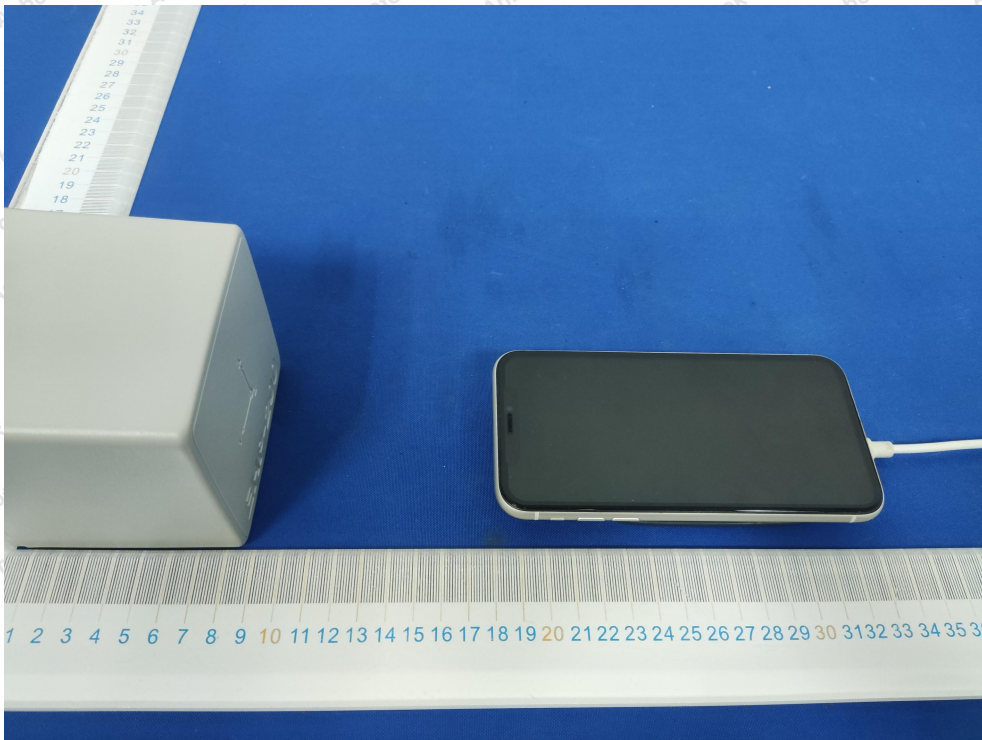

Test Setup Photograph

Shenzhen Anbotek Compliance Laboratory Limited

Address: 1/F., Building D, Sogood Science and Technology Park, Sanwei Community, Hangcheng Street, Bao'an District, Shenzhen, Guangdong, China.
Tel: (86) 0755-26066440 Fax: (86) 0755-26014772 Email: service@anbotek.com