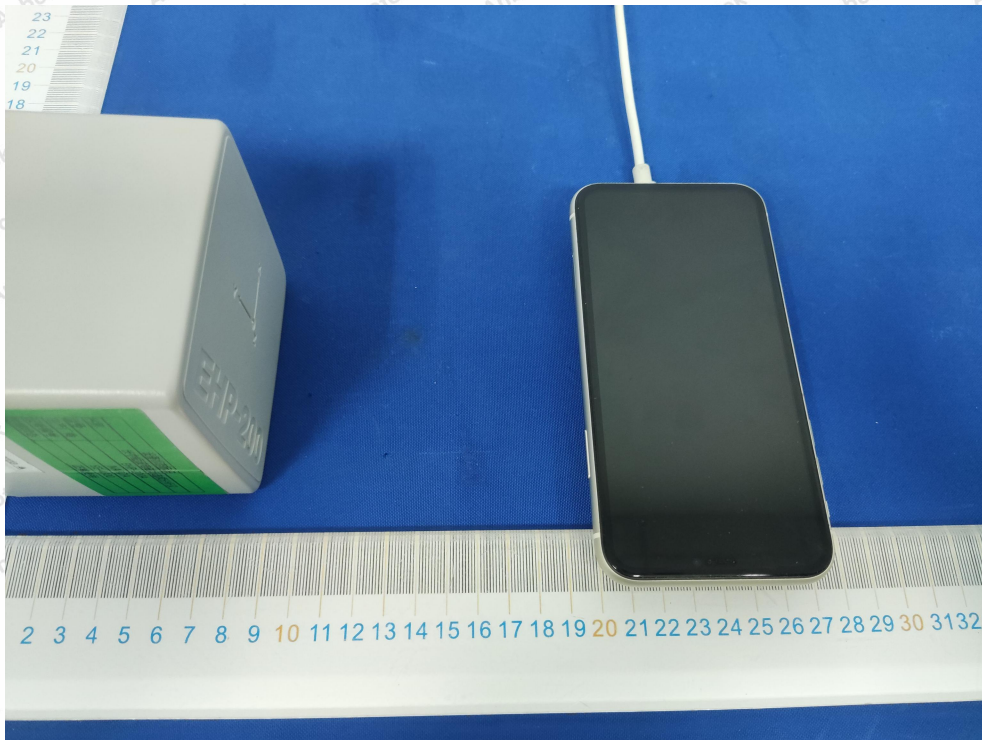

Anbotek

Product Safety

Shenzhen Anbotek Compliance Laboratory Limited

Address: 1/F., Building D, Sogood Science and Technology Park, Sanwei Community, Hangcheng Street, Bao'an District, Shenzhen, Guangdong, China.
Tel: (86) 0755-26066440 Fax: (86) 0755-26014772 Email: service@anbotek.com

Code: AB-RF-05-b

Hotline
400-003-0500
www.anbotek.com.cn