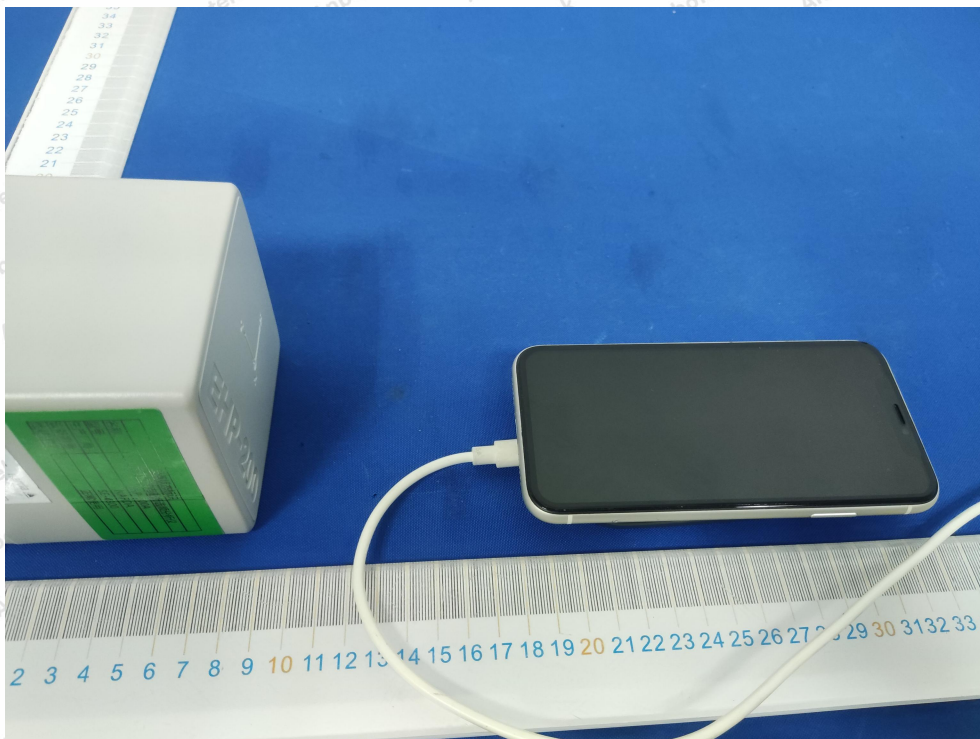

Test Setup Photograph

Shenzhen Anbotek Compliance Laboratory Limited

Address: 1/F., Building D, Sogood Science and Technology Park, Sanwei Community, Hangcheng Street, Bao'an District, Shenzhen, Guangdong, China.
Tel: (86) 0755-26066440 Fax: (86) 0755-26014772 Email: service@anbotek.com