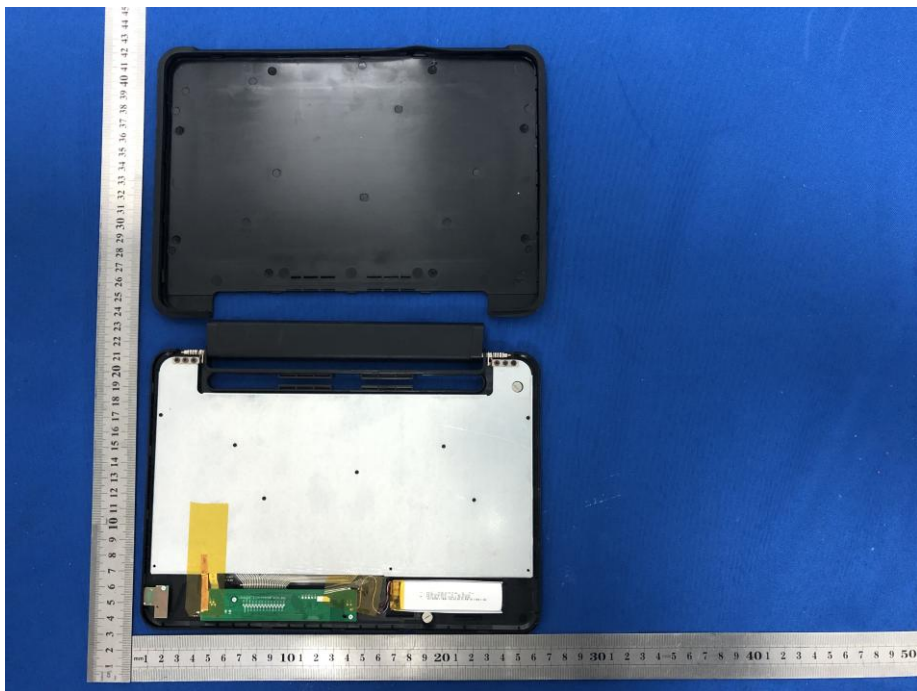

ZAGG Inc.
Model Difference

2021/06/03

EUT NAME: Bluetooth Keyboard

FCC ID: QTG-ZKPRB

MODEL : ZKB102RBB41, ZKB109RBB41

All the model are the same circuit and RF module, except model names and appearance. The size of Model ZKB102RBB41 is 10.2 inches, The size of Model ZKB109RBB41 is 10.9 inches, See the Note 1. .

EUT Photo 6

EUT Photo 7

EUT Photo 8

EUT Photo 9

EUT Photo 10

EUT Photo 11

EUT Photo 12

EUT Photo 13