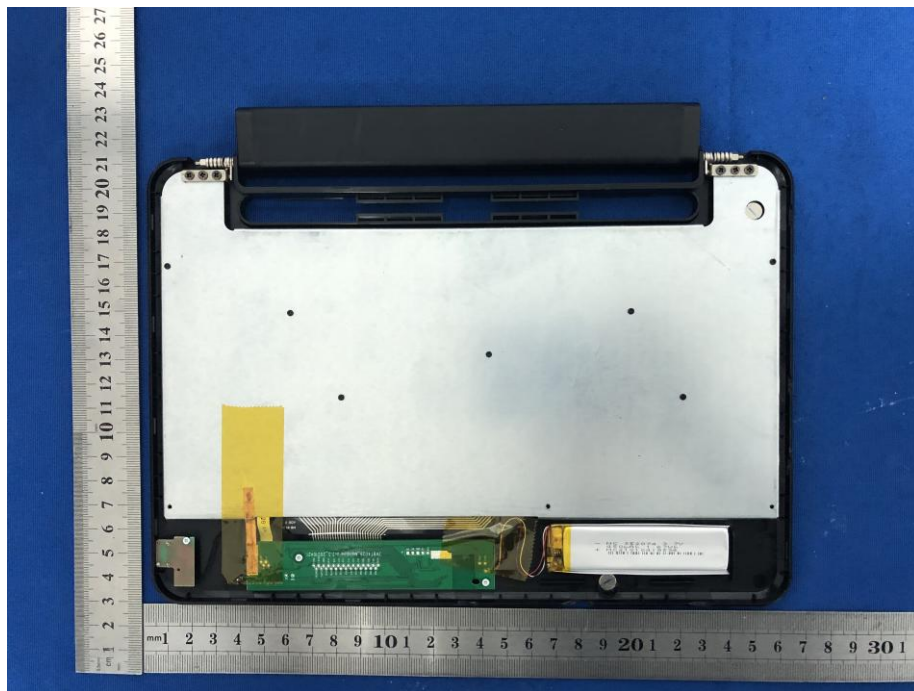

ZAGG Inc.
Model Difference

2021/06/03

EUT NAME: Bluetooth Keyboard

FCC ID: QTG-ZKPRB

MODEL : ZKB102RBB41, ZKB109RBB41

All the model are the same circuit and RF module, except model names and appearance. The size of Model ZKB102RBB41 is 10.2 inches, The size of Model ZKB109RBB41 is 10.9 inches, See the Note 1. .

EUT Photo 6

EUT Photo 7

EUT Photo 8

EUT Photo 9

EUT Photo 10

EUT Photo 11

EUT Photo 12

EUT Photo 13