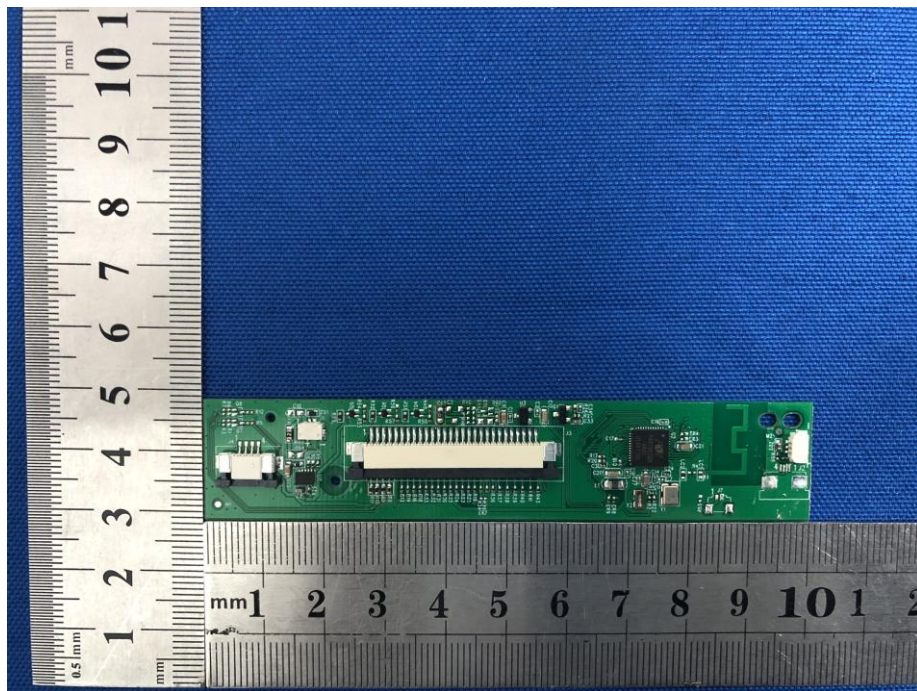

EUT Photo 16