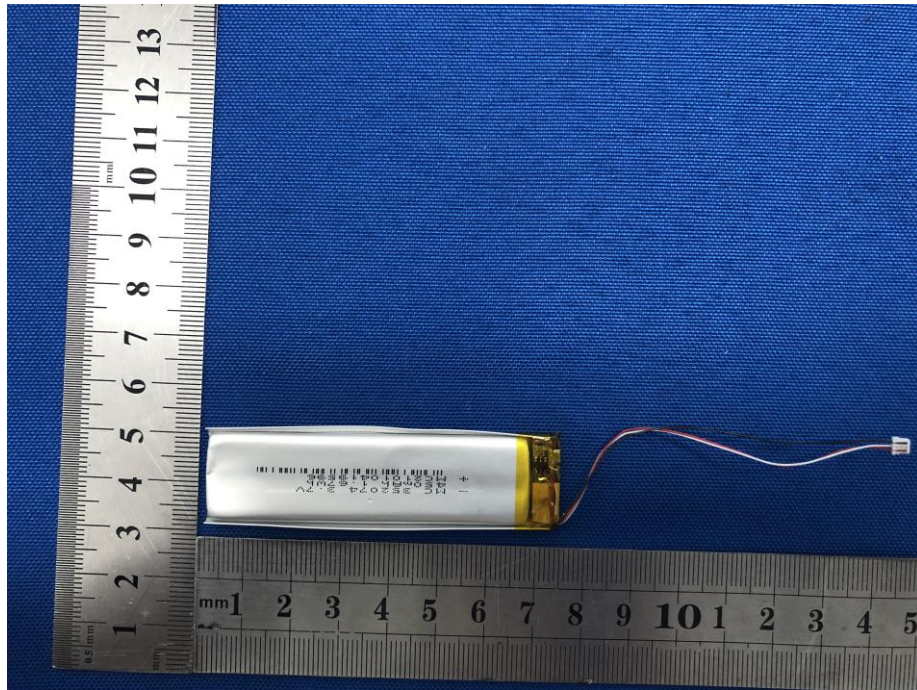

EUT Photo 15