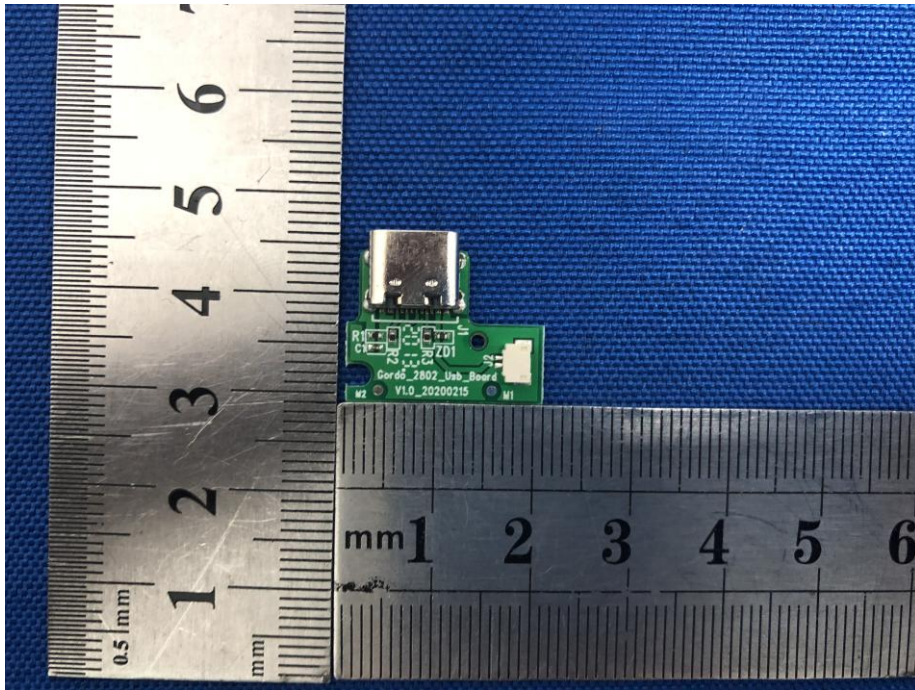

ZAGG Inc.
Model Difference

2021/06/03

EUT NAME: Bluetooth Keyboard

FCC ID: QTG-ZKPRB

MODEL : ZKB102RBB41, ZKB109RBB41

All the model are the same circuit and RF module, except model names and appearance. The size of Model ZKB102RBB41 is 10.2 inches, The size of Model ZKB109RBB41 is 10.9 inches, See the Note 1. .

EUT Photo 6

EUT Photo 7

EUT Photo 8

EUT Photo 9

EUT Photo 10

EUT Photo 11

EUT Photo 12

EUT Photo 13