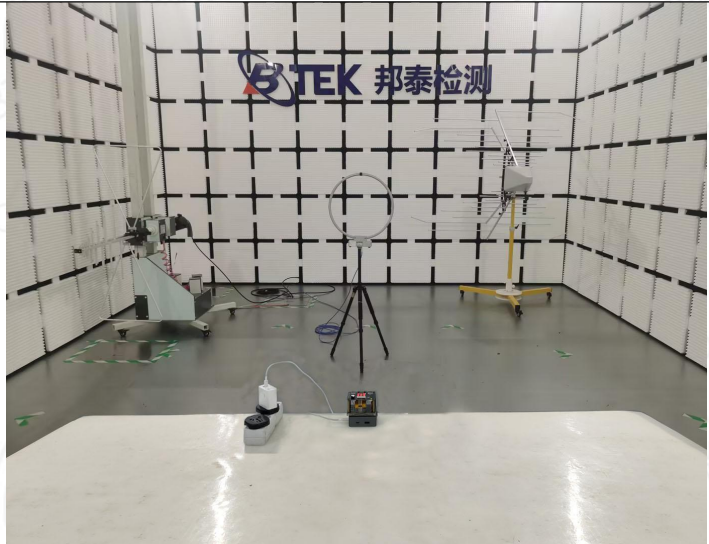

Appendix

Setup Photos

For BTEK241009005AE

**Radiated
Spurious
Emissions
(9k- 30MHz)**

**Radiated
Spurious
Emissions
(Below 1GHz)**

**Conducted
Emission**