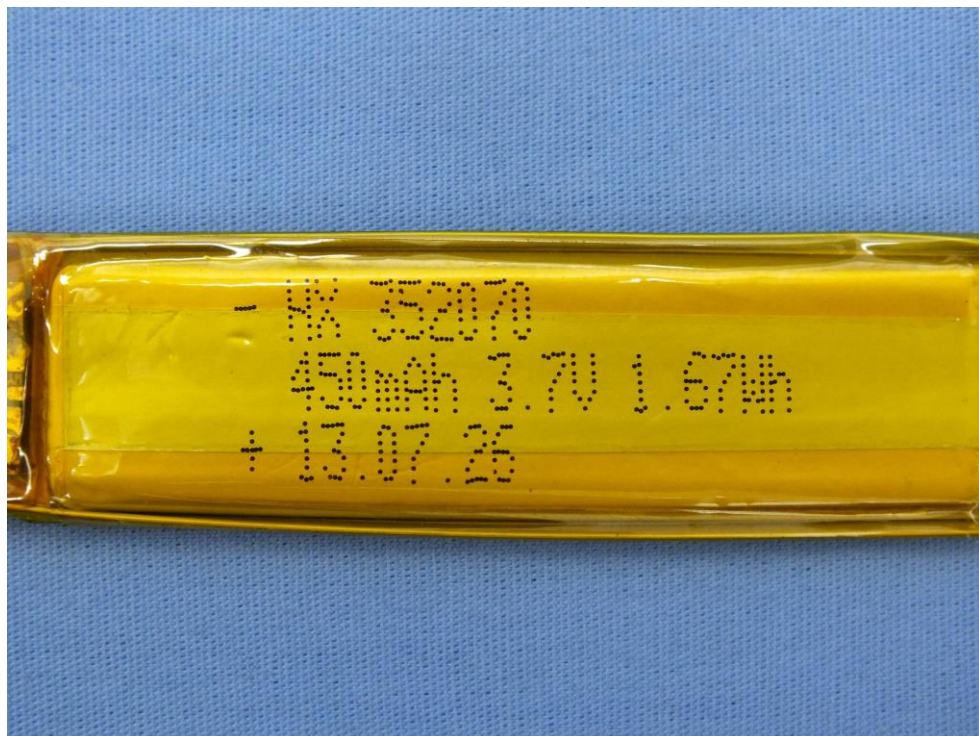

Model Folio for Galaxy Tab 4 10.1 and Rugged Folio for iPad Air

Model Folio for Galaxy Tab 4 8.0 and Rugged Folio for iPad Mini