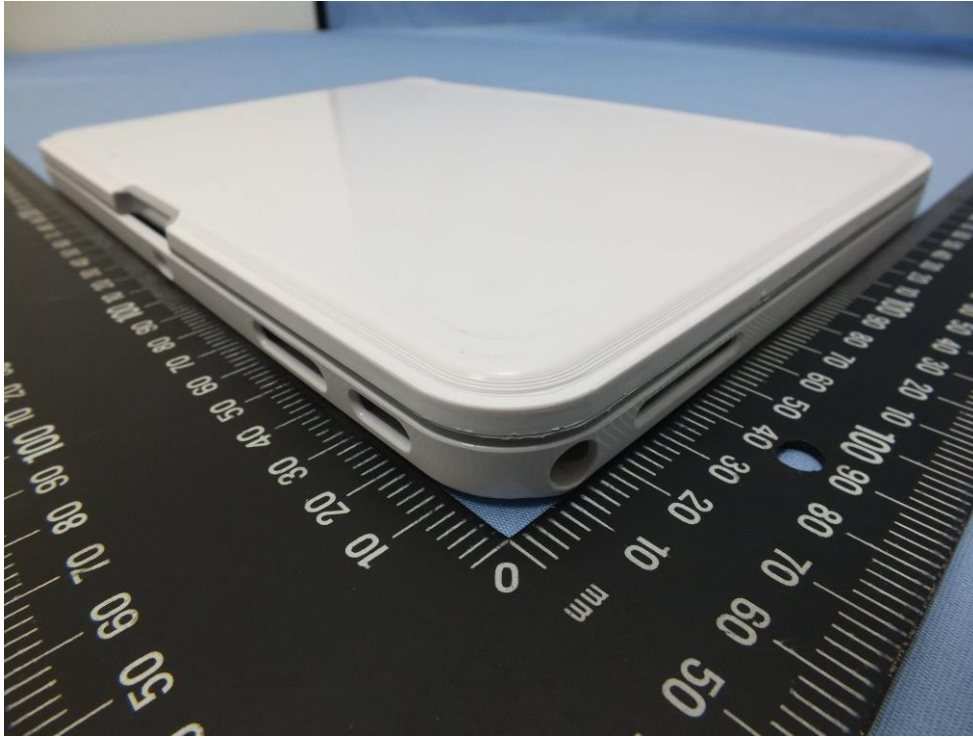

## Photographs of EUT

Model Folio for Galaxy Tab 4 10.1 and Rugged Folio for iPad Air

**Model Folio for Galaxy Tab 4 8.0 and Rugged Folio for iPad Mini**