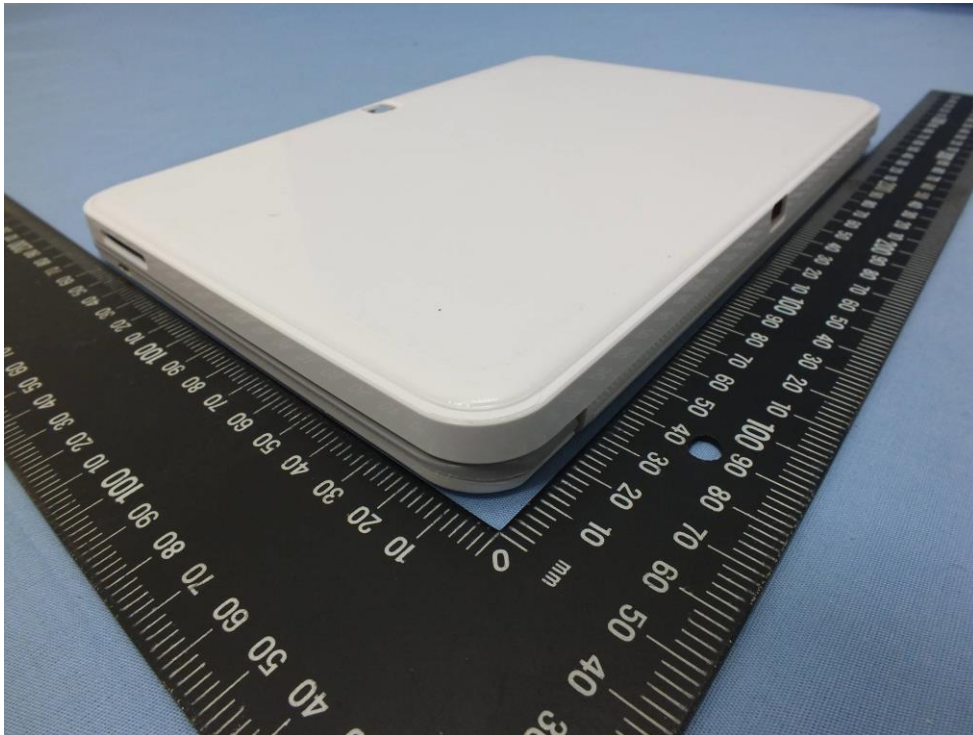

## Photographs of EUT

Model Folio for Galaxy Tab 4 10.1 and Rugged Folio for iPad Air

**Model Folio for Galaxy Tab 4 8.0 and Rugged Folio for iPad Mini**