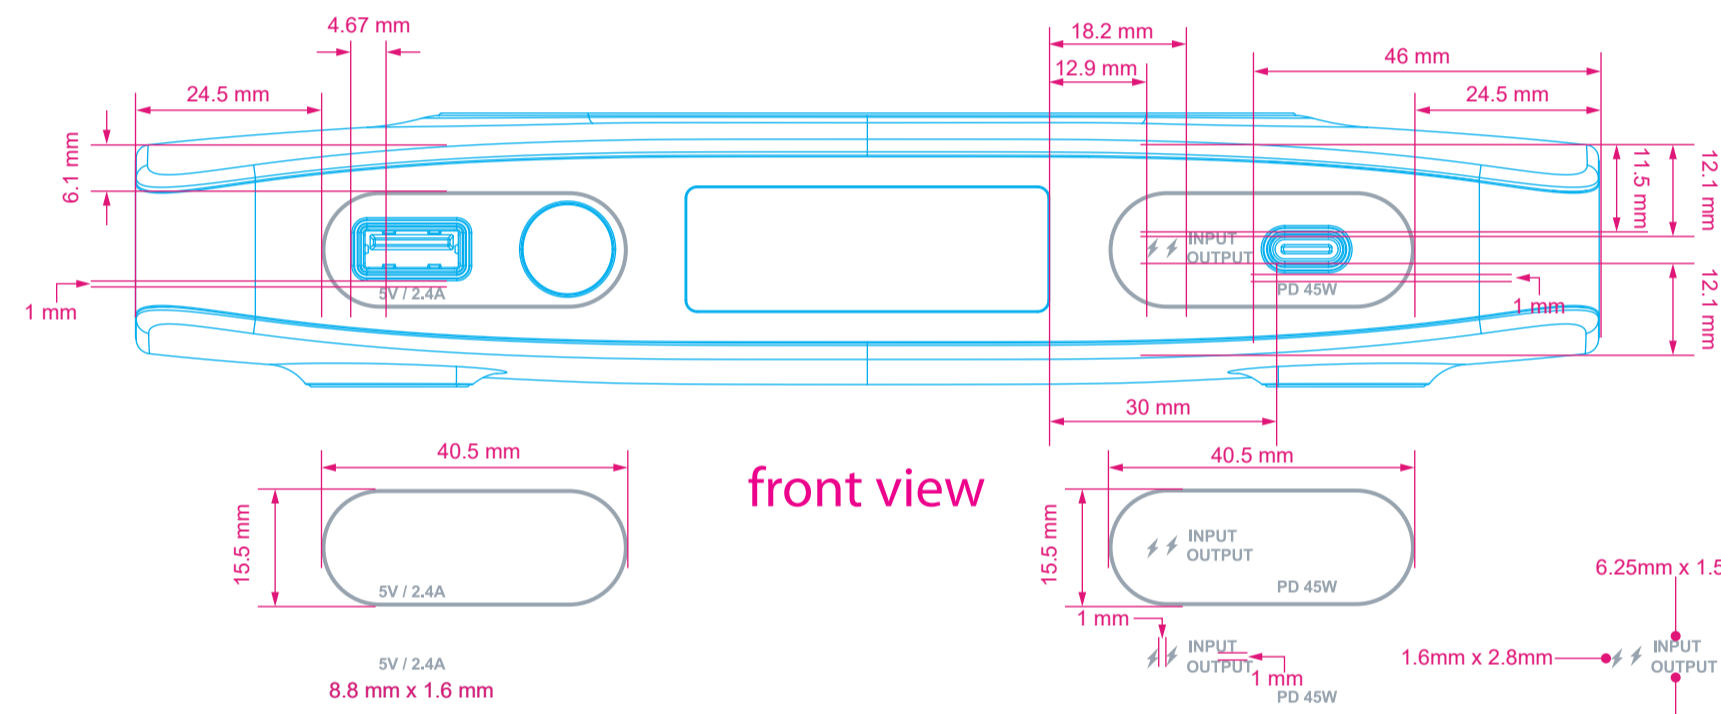

Anchor Blue

top view

left view

front view

right side view

YYWWQU

WW: Week

YY: Year

bottom view

back view

Artwork OK for DVT

	PROJECT: HALO PS 100_AnchorBlue_Rating label DIMENSIONS: mm BLEED: N/A PRODUCTION ARTIST: Vincent PM: Jessica PM: Mike DATE: 12/06/21 ARENA: 110-10655-A	COLORS: ● Pad Print Rating label (Clear sticker) PMS 877 C ● Icons silk screen print PMS 7543C	SPECIAL INSTRUCTIONS: • 12/11/21: Initial version.
	110-10655-A HALO PS-100 Anchor Blue Rating label — English		