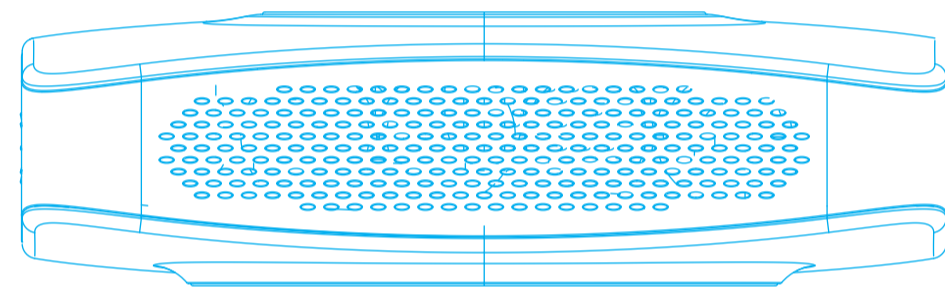

Anchor Blue

top view

left view

front view

right side view

YYWWQU

WW: Week

YY: Year

bottom view

back view

Artwork OK for DVT

	PROJECT: HALO PS 100_AnchorBlue_Rating label DIMENSIONS: mm BLEED: N/A PRODUCTION ARTIST: Vincent PM: Jessica PM: Mike DATE: 12/06/21 ARENA: 110-10655-A	COLORS: ● Pad Print Rating label (Clear sticker) PMS 877 C ● Icons silk screen print PMS 7543C	SPECIAL INSTRUCTIONS: • 12/11/21: Initial version.
	110-10655-A HALO PS-100 Anchor Blue Rating label — English		