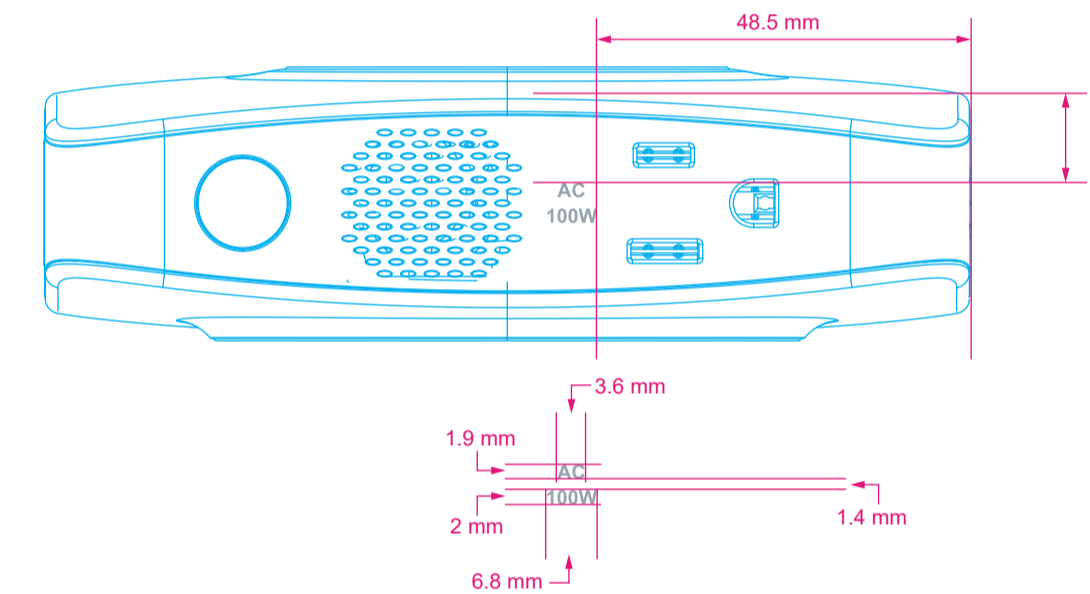

Anchor Blue

top view

left view

front view

right side view

YYWWQU

WW: Week

YY: Year

bottom view

back view

Artwork OK for DVT

	PROJECT: HALO PS 100_AnchorBlue_Rating label DIMENSIONS: mm BLEED: N/A PRODUCTION ARTIST: Vincent PM: Jessica PM: Mike DATE: 12/06/21 ARENA: 110-10655-A	COLORS: ● Pad Print Rating label (Clear sticker) PMS 877 C ● Icons silk screen print PMS 7543C	SPECIAL INSTRUCTIONS: • 12/11/21: Initial version.
	110-10655-A HALO PS-100 Anchor Blue Rating label — English		