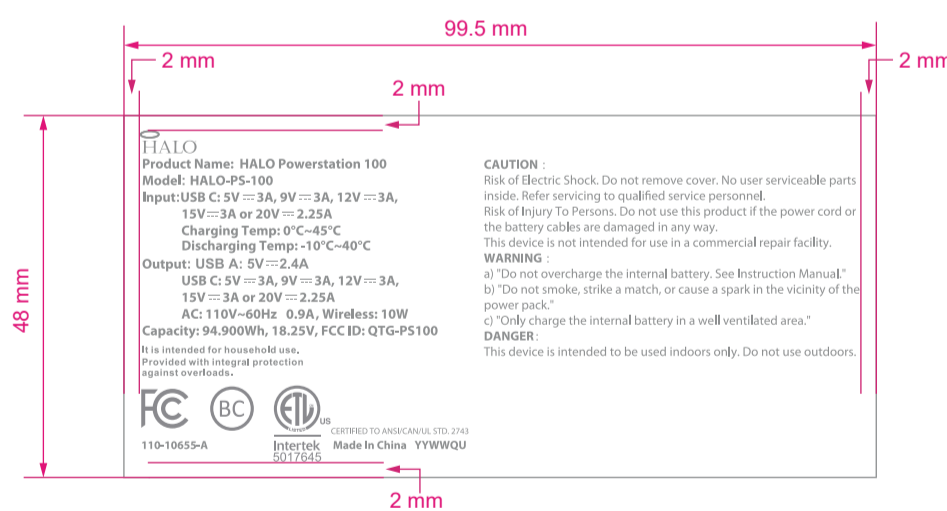

Anchor Blue

top view

left view

front view

right side view

YYWWQU

WW: Week

YY: Year

bottom view

back view

Artwork OK for DVT

	PROJECT: HALO PS 100_AnchorBlue_Rating label DIMENSIONS: mm BLEED: N/A PRODUCTION ARTIST: Vincent PM: Jessica PM: Mike DATE: 12/06/21 ARENA: 110-10655-A	COLORS: ● Pad Print Rating label (Clear sticker) PMS 877 C ● Icons silk screen print PMS 7543C	SPECIAL INSTRUCTIONS: • 12/11/21: Initial version.
	110-10655-A HALO PS-100 Anchor Blue Rating label — English		