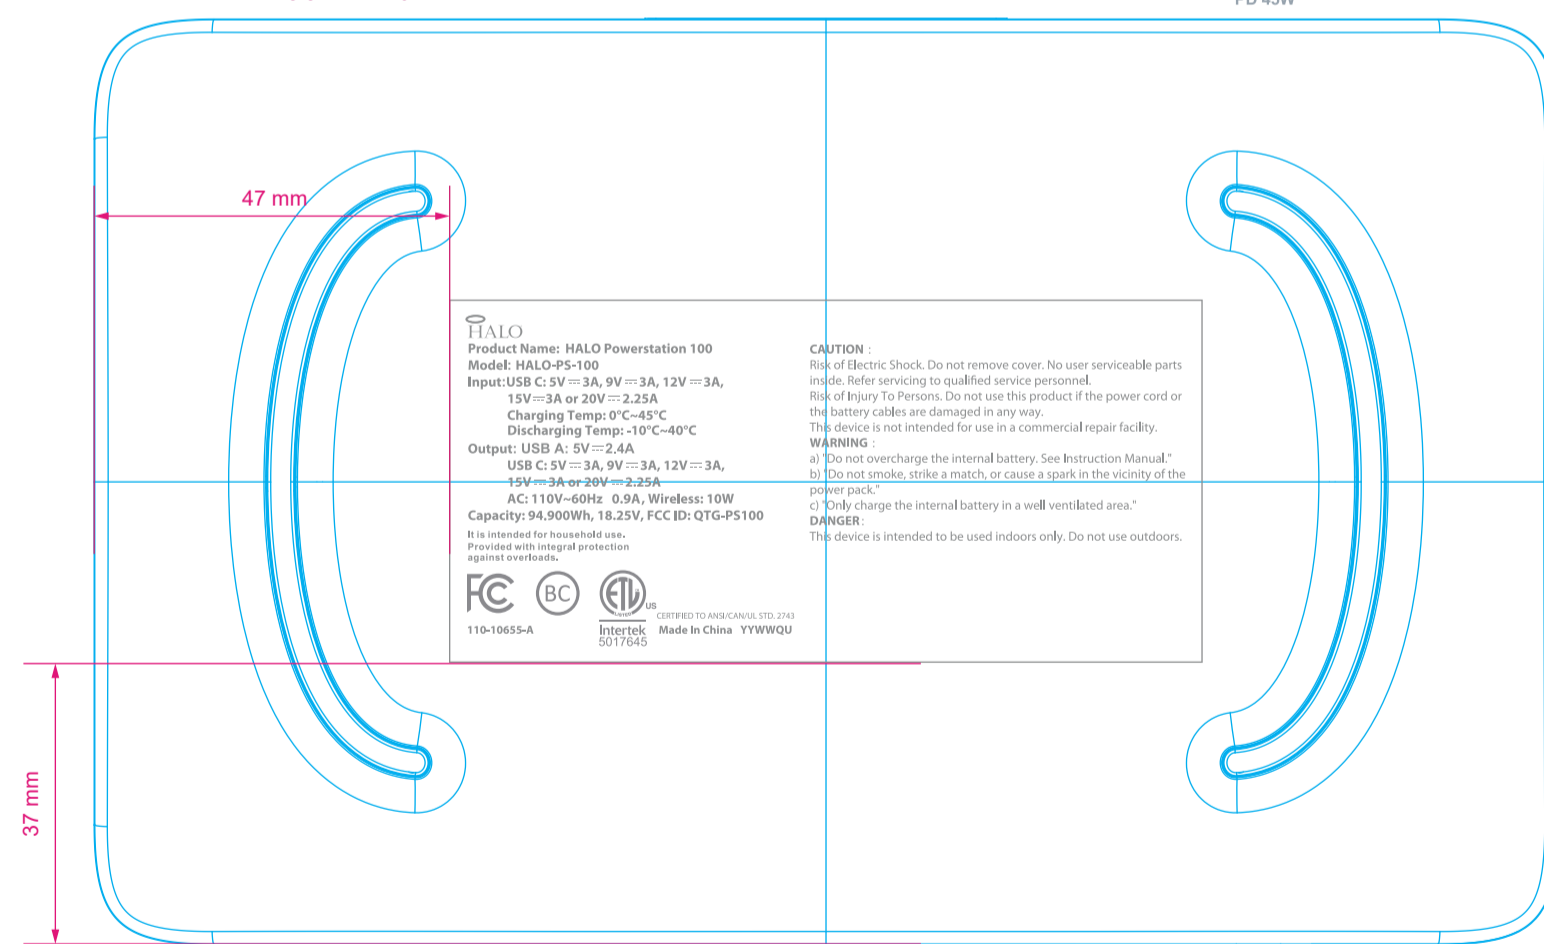

Anchor Blue

top view

left view

front view

right side view

YYWWQU

WW: Week

YY: Year

bottom view

back view

Artwork OK for DVT

	PROJECT: HALO PS 100_AnchorBlue_Rating label DIMENSIONS: mm BLEED: N/A PRODUCTION ARTIST: Vincent PM: Jessica PM: Mike DATE: 12/06/21 ARENA: 110-10655-A	COLORS: ● Pad Print Rating label (Clear sticker) PMS 877 C ● Icons silk screen print PMS 7543C	SPECIAL INSTRUCTIONS: • 12/11/21: Initial version.
	110-10655-A HALO PS-100 Anchor Blue Rating label — English		